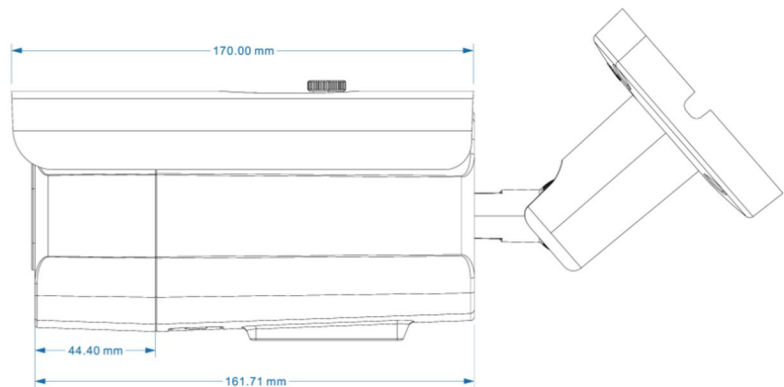

Language	Chinese Simplified, Chinese Traditional, English, Bulgarian, Polish, Arabic, German, Russian, French, Korean, Portuguese, Japanese, Turkish, Spanish, Hebrew, Italian, Netherlands, Czech, Vietnamese
Interface	
Audio	Audio IN/OUT by Line
Alarm	1 Channel Input/Output
SD Card Slot	Support Max 512GB
RS485	Support
General	
Housing	IP67
Anti-cut Bracket	YES
IR Cut Filter	YES
Operation Temperature	-20°C ~ +60°C RH95% Max
Storage Temperature	-20°C ~ +60°C RH95% Max
Power Source	DC12V±10%,950mA
Dimension	170(W) x 110(H) x 101(D)mm
Weight	1.6Kgs (Without bracket)

Made in Taiwan

CCTV

Analog Camera, IP Camera
Dome & Bullet Cameras
Hidden Cameras
4K Cameras
PTZ Cameras

**Wireless
Cameras**

Panoramic Camera
4K Action Camera | Car Cameras
Battery Cameras
WiFi Door Bells
Hidden Cameras

**Biometric
Devices**

Fingerprint | Face | Card |
Access PIN Reader
Electromagnetic Lock
Exit Button | Break Glass
Video Door Intercom

PIXELS CONNECT PTE LTD

1013, Geylang East Ave 3, #01-144 Singapore 389728

pixelsconnect@gmail.com | www.pixelsconnect.com.sg | Tel:+65 6440 0023