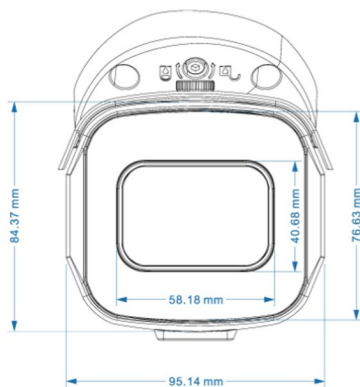

Language	Chinese Simplified, Chinese Traditional, English, Bulgarian, Polish, Arabic, German, Russian, French, Korean, Portuguese, Japanese, Turkish, Spanish, Hebrew, Italian, Netherlands, Czech, Vietnamese
Interface	
Audio	Audio IN/OUT by Line
Alarm	1 Channel Input/Output
SD Card Slot	Support Max 512GB
RS485	Support
General	
Housing	IP67
Anti-cut Bracket	YES
IR Cut Filter	YES
Operation Temperature	-20°C ~ +60°C RH95% Max
Storage Temperature	-20°C ~ +60°C RH95% Max
Power Source	DC12V±10%,950mA
Dimension	170(W) x 110(H) x 101(D)mm
Weight	1.6Kgs (Without bracket)

Made in Taiwan

CCTV

Analog Camera, IP Camera
Dome & Bullet Cameras
Hidden Cameras
4K Cameras
PTZ Cameras

**Wireless
Cameras**

Panoramic Camera
4K Action Camera | Car Cameras
Battery Cameras
WiFi Door Bells
Hidden Cameras

**Biometric
Devices**

Fingerprint | Face | Card |
Access PIN Reader
Electromagnetic Lock
Exit Button | Break Glass
Video Door Intercom

PIXELS CONNECT PTE LTD

1013, Geylang East Ave 3, #01-144 Singapore 389728

pixelsconnect@gmail.com | www.pixelsconnect.com.sg | Tel:+65 6440 0023