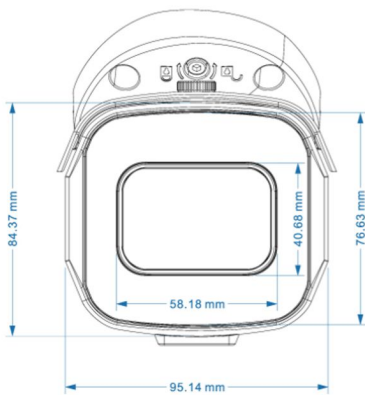

Language	Chinese Simplified, Chinese Traditional, English, Bulgarian, Polish, Farsi, German, Russian, French, Korean, Portuguese, Japanese, Turkish, Spanish, Hebrew, Italian, Nederlands, Czech, Vietnamese
Interface	
Audio	Audio IN/OUT by Line
Alarm	1 Channel Input/Output
SD Card Slot	Support Max 512GB
RS485	Support
General	
Housing	IP67
Anti-cut Bracket	YES
IR Cut Filter	YES
Operation Temperature	-20°C ~ +60°C RH95% Max
Storage Temperature	-20°C ~ +60°C RH95% Max
Power Source	DC12V±10%,950mA
Dimension	170(W) x 110(H) x 101(D)mm
Weight	1.6Kgs (Without bracket)

Made in Taiwan

CCTV

Analog Camera, IP Camera
Dome & Bullet Cameras
Hidden Cameras
4K Cameras
PTZ Cameras

**Wireless
Cameras**

Panoramic Camera
4K Action Camera | Car Cameras
Battery Cameras
WiFi Door Bells
Hidden Cameras

**Biometric
Devices**

Fingerprint | Face | Card |
Access PIN Reader
Electromagnetic Lock
Exit Button | Break Glass
Video Door Intercom

PIXELS CONNECT PTE LTD

1013, Geylang East Ave 3, #01-144 Singapore 389728

pixelsconnect@gmail.com | www.pixelsconnect.com.sg | Tel:+65 6440 0023