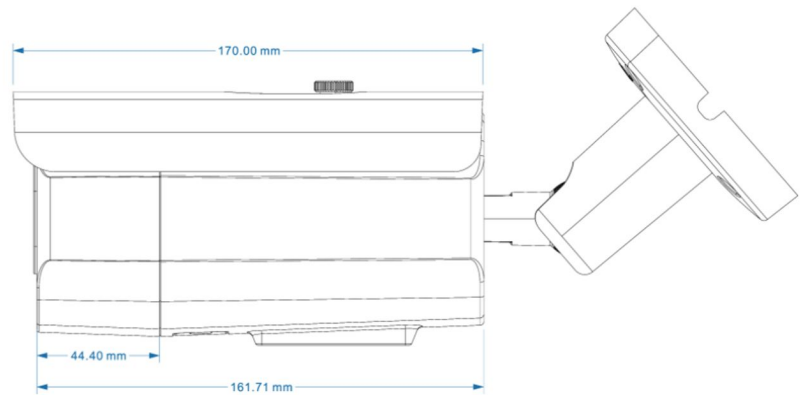

Language	Chinese Simplified, Chinese Traditional, English, Bulgarian, Polish, Farsi, German, Russian, French, Korean, Portuguese, Japanese, Turkish, Spanish, Hebrew, Italian, Nederlands, Czech, Vietnamese
Interface	
Audio	Audio IN/OUT by Line
Alarm	1 Channel Input/Output
SD Card Slot	Support Max 512GB
RS485	Support
General	
Housing	IP67
Anti-cut Bracket	YES
IR Cut Filter	YES
Operation Temperature	-20°C ~ +60°C RH95% Max
Storage Temperature	-20°C ~ +60°C RH95% Max
Power Source	DC12V±10%,950mA
Dimension	170(W) x 110(H) x 101(D)mm
Weight	1.6Kgs (Without bracket)

Made in Taiwan

CCTV

Analog Camera, IP Camera
Dome & Bullet Cameras
Hidden Cameras
4K Cameras
PTZ Cameras

**Wireless
Cameras**

Panoramic Camera
4K Action Camera | Car Cameras
Battery Cameras
WiFi Door Bells
Hidden Cameras

**Biometric
Devices**

Fingerprint | Face | Card |
Access PIN Reader
Electromagnetic Lock
Exit Button | Break Glass
Video Door Intercom

PIXELS CONNECT PTE LTD

1013, Geylang East Ave 3, #01-144 Singapore 389728

pixelsconnect@gmail.com | www.pixelsconnect.com.sg | Tel:+65 6440 0023