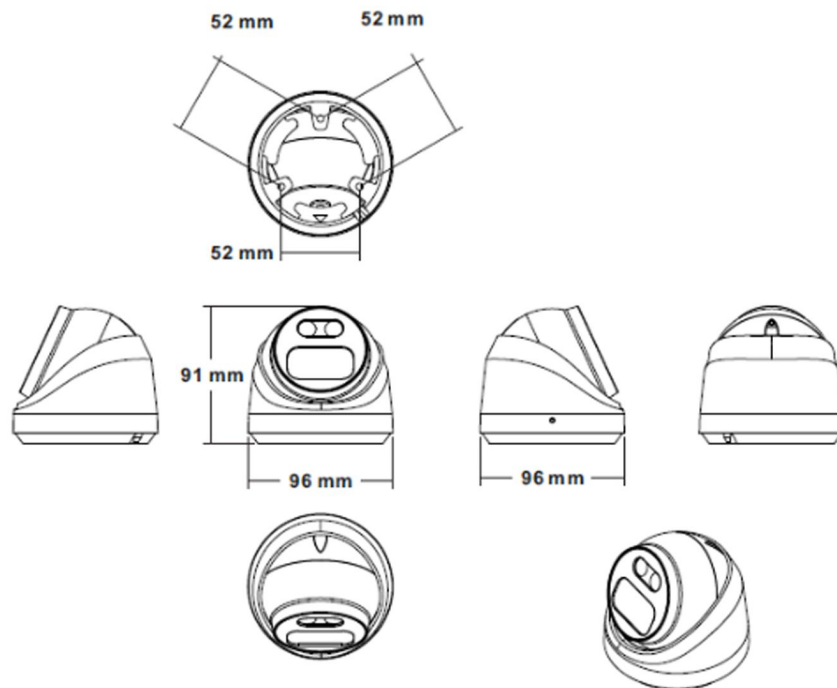

Language	Chinese Simplified, Chinese Traditional, English, Bulgarian, Polish, Arabic, German, Russian, French, Korean, Portuguese, Japanese, Turkish, Spanish, Hebrew, Italian, Netherlands, Czech, Vietnamese
Interface	
Audio	Audio IN/OUT by Line
Alarm	1 Channel Input/Output
SD Card Slot	Support Max 512GB
RS485	/
General	
Housing	IP67
Anti-cut Bracket	NO
IR Cut Filter	YES
Operation Temperature	-20°C ~ +60°C RH95% Max
Storage Temperature	-20°C ~ +60°C RH95% Max
Power Source	DC12V±10%,700mA
Dimension	∅ 94.5 x 76(H) mm
Weight	450g

Made in Taiwan

CCTV

Analog Camera, IP Camera
Dome & Bullet Cameras
Hidden Cameras
4K Cameras
PTZ Cameras

**Wireless
Cameras**

Panoramic Camera
4K Action Camera | Car Cameras
Battery Cameras
WiFi Door Bells
Hidden Cameras

**Biometric
Devices**

Fingerprint | Face | Card |
Access PIN Reader
Electromagnetic Lock
Exit Button | Break Glass
Video Door Intercom

PIXELS CONNECT PTE LTD

1013, Geylang East Ave 3, #01-144 Singapore 389728

pixelsconnect@gmail.com | www.pixelsconnect.com.sg | Tel:+65 6440 0023