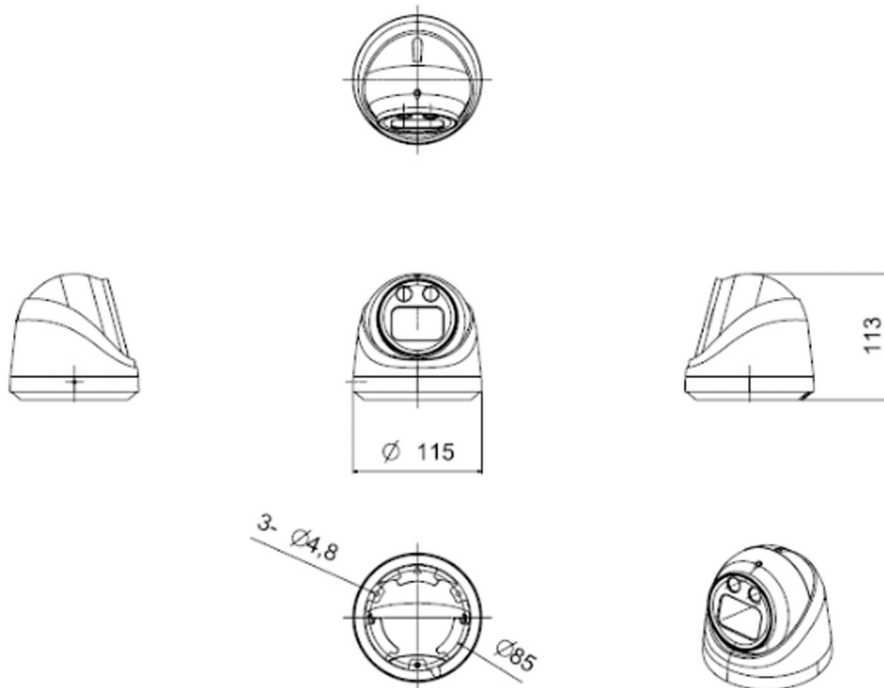

Language	Chinese Simplified, Chinese Traditional, English, Bulgarian, Polish, Arabic, German, Russian, French, Korean, Portuguese, Japanese, Turkish, Spanish, Hebrew, Italian, Netherlands, Czech, Vietnamese
Interface	
Audio	Audio IN/OUT by Line
Alarm	1 Channel Input/Output
SD Card Slot	Support Max 512GB
RS485	/
General	
Housing	IP67
Anti-cut Bracket	NO
IR Cut Filter	YES
Operation Temperature	-20°C ~ +60°C RH95% Max
Storage Temperature	-20°C ~ +60°C RH95% Max
Power Source	DC12V±10%,700mA
Dimension	∅ 94.5 x 76(H) mm
Weight	450g

Made in Taiwan

Analog Camera, IP Camera
Dome & Bullet Cameras
Hidden Cameras
4K Cameras
PTZ Cameras

Panoramic Camera
4K Action Camera | Car Cameras
Battery Cameras
WiFi Door Bells
Hidden Cameras

Fingerprint | Face | Card |
Access PIN Reader
Electromagnetic Lock
Exit Button | Break Glass
Video Door Intercom

PIXELS CONNECT PTE LTD

1013, Geylang East Ave 3, #01-144 Singapore 389728

pixelsconnect@gmail.com | www.pixelsconnect.com.sg | Tel:+65 6440 0023