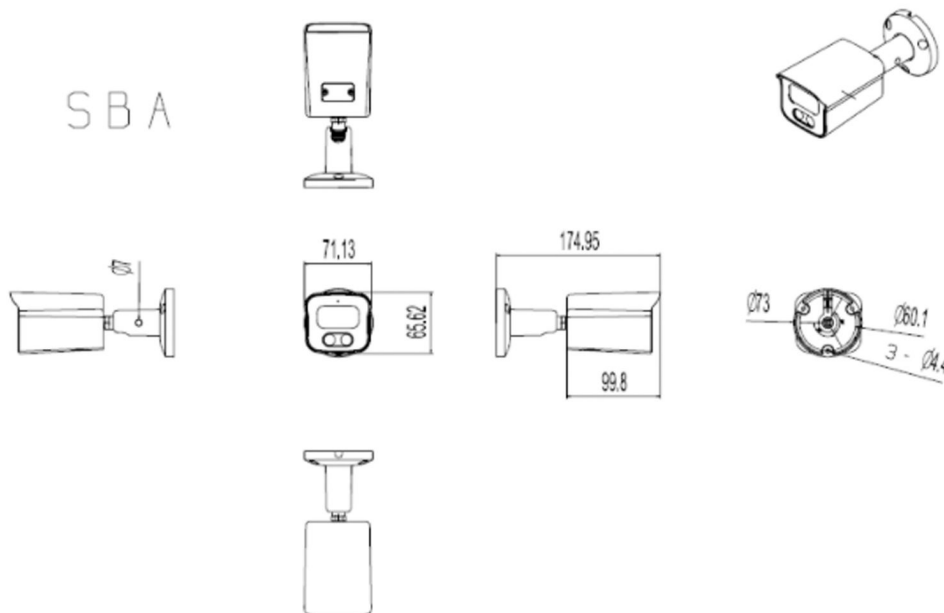

Language	Chinese Simplified, Chinese Traditional, English, Bulgarian, Polish, Arabic, German, Russian, French, Korean, Portuguese, Japanese, Turkish, Spanish, Hebrew, Italian, Nederlands, Czech, Vietnamese
Interface	
Audio	Audio IN/OUT by Line
Alarm	1 Channel Input/Output
SD Card Slot	Support Max 512GB
RS485	/
General	
Housing	IP67
Anti-cut Bracket	YES
IR Cut Filter	YES
Operation Temperature	-20°C ~ +60°C RH95% Max
Storage Temperature	-20°C ~ +60°C RH95% Max
Power Source	DC12V±10%,700mA
Dimension	157(W) x 70(H) x 66(D)mm
Weight	650g

Made in Taiwan

CCTV

Analog Camera, IP Camera
Dome & Bullet Cameras
Hidden Cameras
4K Cameras
PTZ Cameras

**Wireless
Cameras**

Panoramic Camera
4K Action Camera | Car Cameras
Battery Cameras
WiFi Door Bells
Hidden Cameras

**Biometric
Devices**

Fingerprint | Face | Card |
Access PIN Reader
Electromagnetic Lock
Exit Button | Break Glass
Video Door Intercom

PIXELS CONNECT PTE LTD

1013, Geylang East Ave 3, #01-144 Singapore 389728

pixelsconnect@gmail.com | www.pixelsconnect.com.sg | Tel:+65 6440 0023