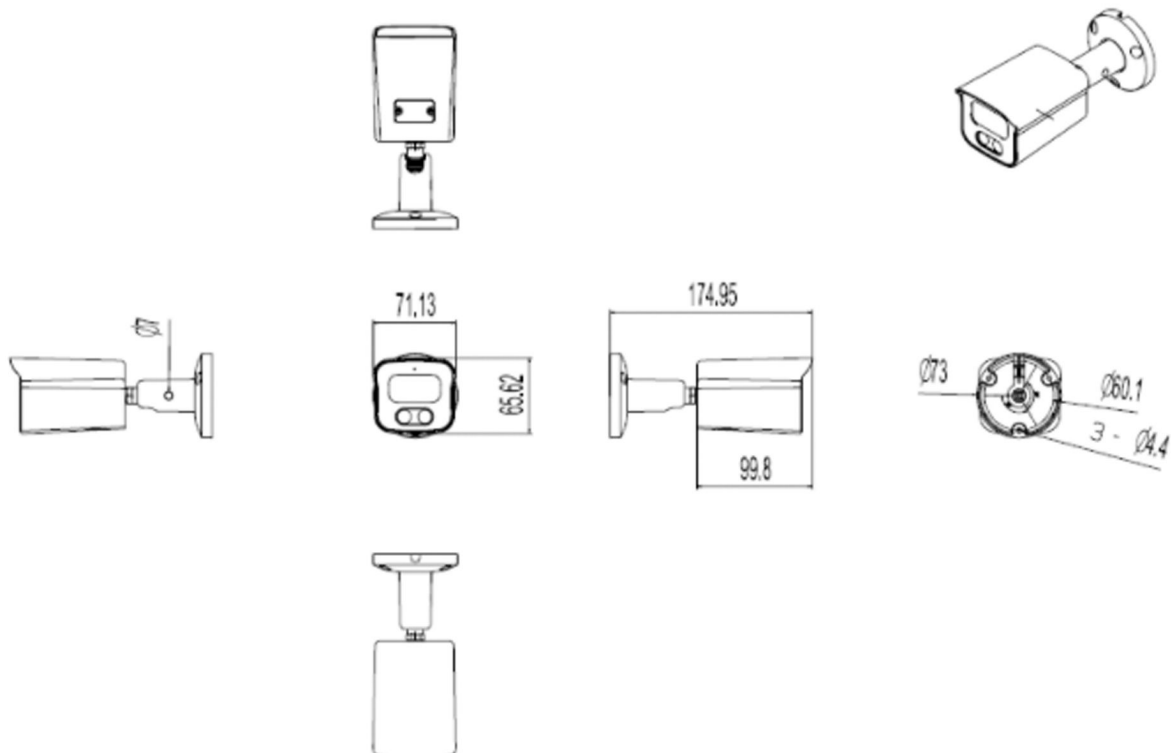

Language	Chinese Simplified, Chinese Traditional, English, Bulgarian, Polish, Farsi, German, Russian, French, Korean, Portuguese, Japanese, Turkish, Spanish, Hebrew, Italian, Netherlands, Czech, Vietnamese
Interface	
Audio	Audio IN/OUT by Line
Alarm	1 Channel Input/Output
SD Card Slot	Support Max 512GB
RS485	/
General	
Housing	IP67
Anti-cut Bracket	NO
IR Cut Filter	YES
Operation Temperature	-20°C ~ +60°C RH95% Max
Storage Temperature	-20°C ~ +60°C RH95% Max
Power Source	DC12V±10%,700mA
Dimension	72 x66x175
Weight	850g

Made in Taiwan

CCTV

Analog Camera, IP Camera
Dome & Bullet Cameras
Hidden Cameras
4K Cameras
PTZ Cameras

**Wireless
Cameras**

Panoramic Camera
4K Action Camera | Car Cameras
Battery Cameras
WiFi Door Bells
Hidden Cameras

**Biometric
Devices**

Fingerprint | Face | Card |
Access PIN Reader
Electromagnetic Lock
Exit Button | Break Glass
Video Door Intercom

PIXELS CONNECT PTE LTD

1013, Geylang East Ave 3, #01-144 Singapore 389728

pixelsconnect@gmail.com | www.pixelsconnect.com.sg | Tel:+65 6440 0023