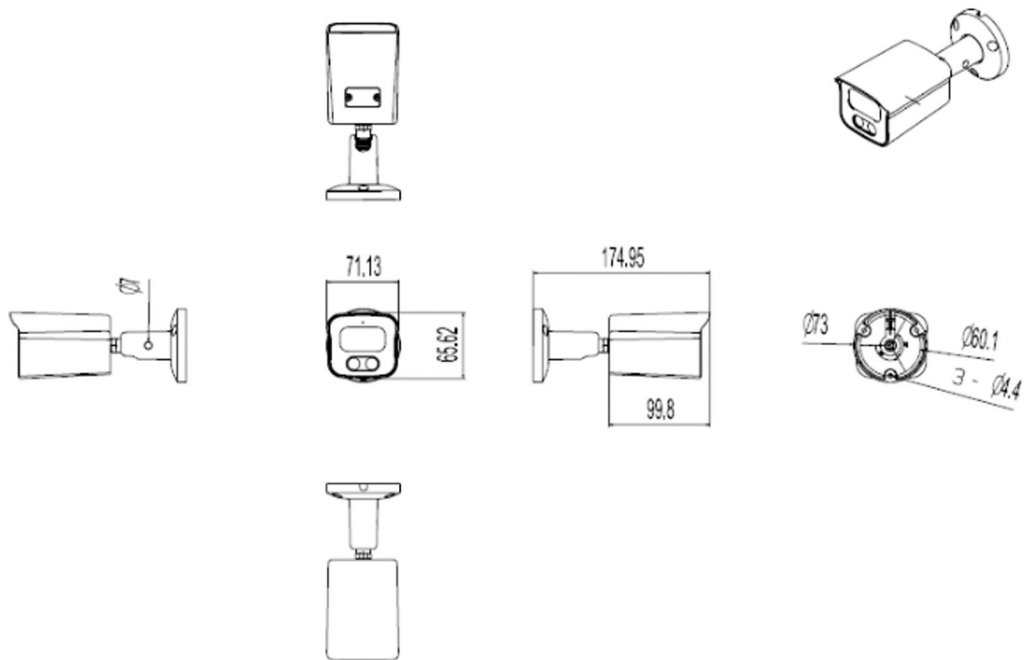

Language	Chinese Simplified, Chinese Traditional, English, Bulgarian, Polish, Arabic, German, Russian, French, Korean, Portuguese, Japanese, Turkish, Spanish, Hebrew, Italian, Nederlands, Czech, Vietnamese
Interface	
Audio	Audio IN/OUT by Line
Alarm	1 Channel Input/Output
SD Card Slot	Support Max 512GB
RS485	/
General	
Housing	IP67
Anti-cut Bracket	YES
IR Cut Filter	YES
Operation Temperature	-20°C ~ +60°C RH95% Max
Storage Temperature	-20°C ~ +60°C RH95% Max
Power Source	DC12V±10%,700mA
Dimension	157(W) x 70(H) x 66(D)mm
Weight	650g

Made in Taiwan

Analog Camera, IP Camera
Dome & Bullet Cameras
Hidden Cameras
4K Cameras
PTZ Cameras

Panoramic Camera
4K Action Camera | Car Cameras
Battery Cameras
WiFi Door Bells
Hidden Cameras

Fingerprint | Face | Card |
Access PIN Reader
Electromagnetic Lock
Exit Button | Break Glass
Video Door Intercom

PIXELS CONNECT PTE LTD

1013, Geylang East Ave 3, #01-144 Singapore 389728

pixelsconnect@gmail.com | www.pixelsconnect.com.sg | Tel:+65 6440 0023