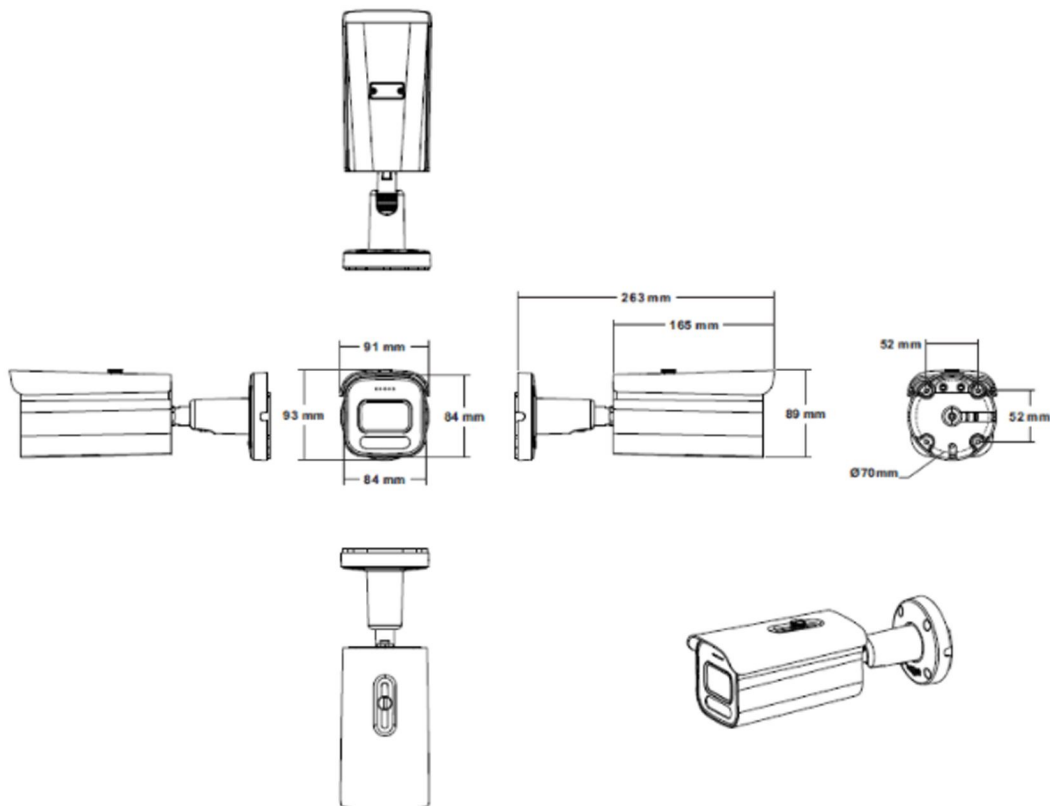

Language	Chinese Simplified, Chinese Traditional, English, Bulgarian, Polish, Arabic, German, Russian, French, Korean, Portuguese, Japanese, Turkish, Spanish, Hebrew, Italian, Netherlands, Czech, Vietnamese
Interface	
Audio	Audio IN/OUT by Line
Alarm	1 Channel Input/Output
SD Card Slot	Support Max 512GB
RS485	Support
General	
Housing	IP67
Anti-cut Bracket	YES
IR Cut Filter	YES
Operation Temperature	-20°C ~ +60°C RH95% Max
Storage Temperature	-20°C ~ +60°C RH95% Max
Power Source	DC12V±10%,900mA
Dimension	93(W) x 91(H) x 263(D)mm
Weight	750g

Made in Taiwan

CCTV

Analog Camera, IP Camera
Dome & Bullet Cameras
Hidden Cameras
4K Cameras
PTZ Cameras

**Wireless
Cameras**

Panoramic Camera
4K Action Camera | Car Cameras
Battery Cameras
WiFi Door Bells
Hidden Cameras

**Biometric
Devices**

Fingerprint | Face | Card |
Access PIN Reader
Electromagnetic Lock
Exit Button | Break Glass
Video Door Intercom

PIXELS CONNECT PTE LTD

1013, Geylang East Ave 3, #01-144 Singapore 389728

pixelsconnect@gmail.com | www.pixelsconnect.com.sg | Tel:+65 6440 0023