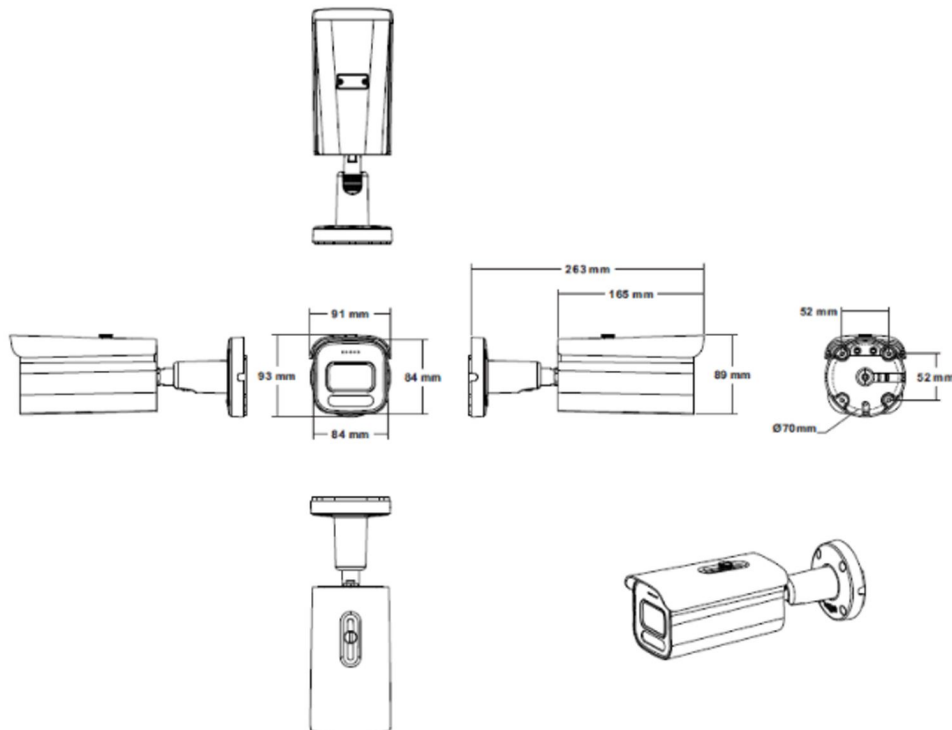

Language	Chinese Simplified, Chinese Traditional, English, Bulgarian, Polish, Farsi, German, Russian, French, Korean, Portuguese, Japanese, Turkish, Spanish, Hebrew, Italian, Netherlands, Czech, Vietnamese
Interface	
Audio	Audio IN/OUT by Line
Alarm	1 Channel Input/Output
SD Card Slot	Support Max 512GB
RS485	Support
General	
Housing	IP67
Anti-cut Bracket	YES
IR Cut Filter	YES
Operation Temperature	-20°C ~ +60°C RH95% Max
Storage Temperature	-20°C ~ +60°C RH95% Max
Power Source	DC12V±10%,950mA
Dimension	93(W) x 91(H) x 263(D)mm
Weight	1.45KGs

Made in Taiwan

CCTV

Analog Camera, IP Camera
Dome & Bullet Cameras
Hidden Cameras
4K Cameras
PTZ Cameras

**Wireless
Cameras**

Panoramic Camera
4K Action Camera | Car Cameras
Battery Cameras
WiFi Door Bells
Hidden Cameras

**Biometric
Devices**

Fingerprint | Face | Card |
Access PIN Reader
Electromagnetic Lock
Exit Button | Break Glass
Video Door Intercom

PIXELS CONNECT PTE LTD

1013, Geylang East Ave 3, #01-144 Singapore 389728

pixelsconnect@gmail.com | www.pixelsconnect.com.sg | Tel:+65 6440 0023