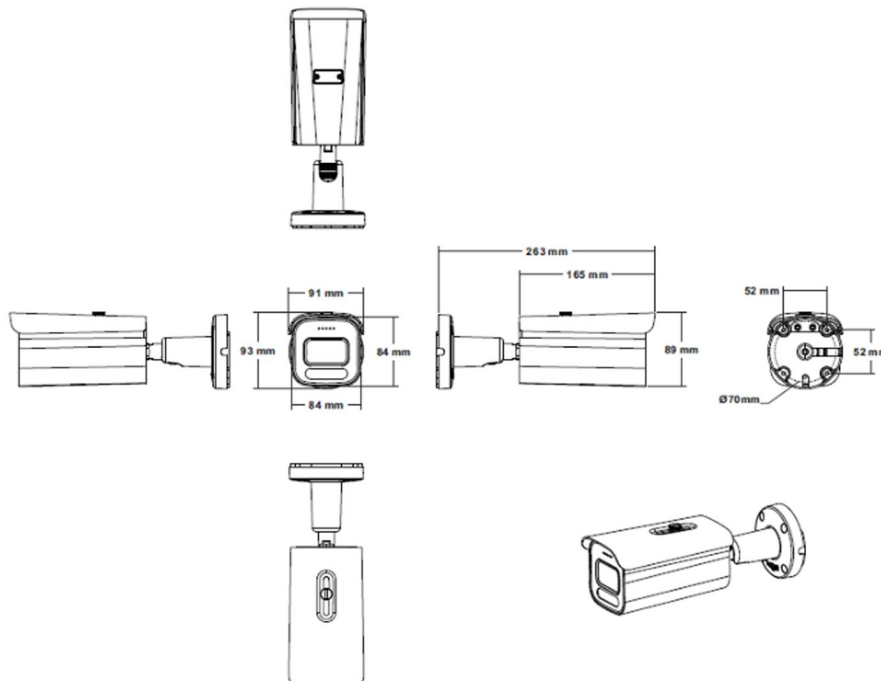

Language	Chinese Simplified, Chinese Traditional, English, Bulgarian, Polish, Arabic, German, Russian, French, Korean, Portuguese, Japanese, Turkish, Spanish, Hebrew, Italian, Nederlands, Czech, Vietnamese
Interface	
Audio	Audio IN/OUT by Line
Alarm	1 Channel Input/Output
SD Card Slot	Support Max 512GB
RS485	/
General	
Housing	IP67
Anti-cut Bracket	YES
IR Cut Filter	YES
Operation Temperature	-20°C ~ +60°C RH95% Max
Storage Temperature	-20°C ~ +60°C RH95% Max
Power Source	DC12V±10%,900mA
Dimension	93(W) x 91(H) x 263(D)mm
Weight	1.45Kgs

Made in Taiwan

CCTV

Analog Camera, IP Camera
Dome & Bullet Cameras
Hidden Cameras
4K Cameras
PTZ Cameras

**Wireless
Cameras**

Panoramic Camera
4K Action Camera | Car Cameras
Battery Cameras
WiFi Door Bells
Hidden Cameras

**Biometric
Devices**

Fingerprint | Face | Card |
Access PIN Reader
Electromagnetic Lock
Exit Button | Break Glass
Video Door Intercom

PIXELS CONNECT PTE LTD

1013, Geylang East Ave 3, #01-144 Singapore 389728

pixelsconnect@gmail.com | www.pixelsconnect.com.sg | Tel:+65 6440 0023