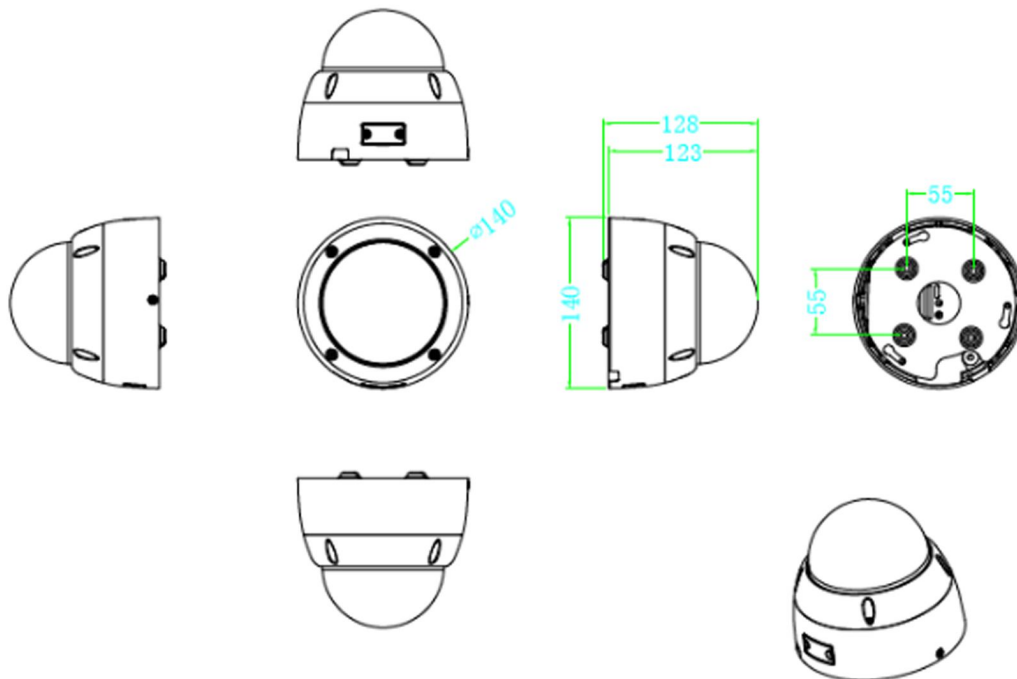

Language	Chinese Simplified, Chinese Traditional, English, Bulgarian, Polish, Arabic, German, Russian, French, Korean, Portuguese, Japanese, Turkish, Spanish, Hebrew, Italian, Netherlands, Czech, Vietnamese
Interface	
Audio	Audio IN/OUT by Line
Alarm	1 Channel Input/Output
SD Card Slot	Support Max 512GB
RS485	/
General	
Housing	IP67
Anti-cut Bracket	NO
IR Cut Filter	YES
Operation Temperature	-20°C ~ +60°C RH95% Max
Storage Temperature	-20°C ~ +60°C RH95% Max
Power Source	DC12V±10%,950mA
Dimension	φ159 x 132(H)mm
Weight	1.4Kgs

Made in Taiwan

CCTV

Analog Camera, IP Camera
Dome & Bullet Cameras
Hidden Cameras
4K Cameras
PTZ Cameras

**Wireless
Cameras**

Panoramic Camera
4K Action Camera | Car Cameras
Battery Cameras
WiFi Door Bells
Hidden Cameras

**Biometric
Devices**

Fingerprint | Face | Card |
Access PIN Reader
Electromagnetic Lock
Exit Button | Break Glass
Video Door Intercom

PIXELS CONNECT PTE LTD

1013, Geylang East Ave 3, #01-144 Singapore 389728

pixelsconnect@gmail.com | www.pixelsconnect.com.sg | Tel:+65 6440 0023