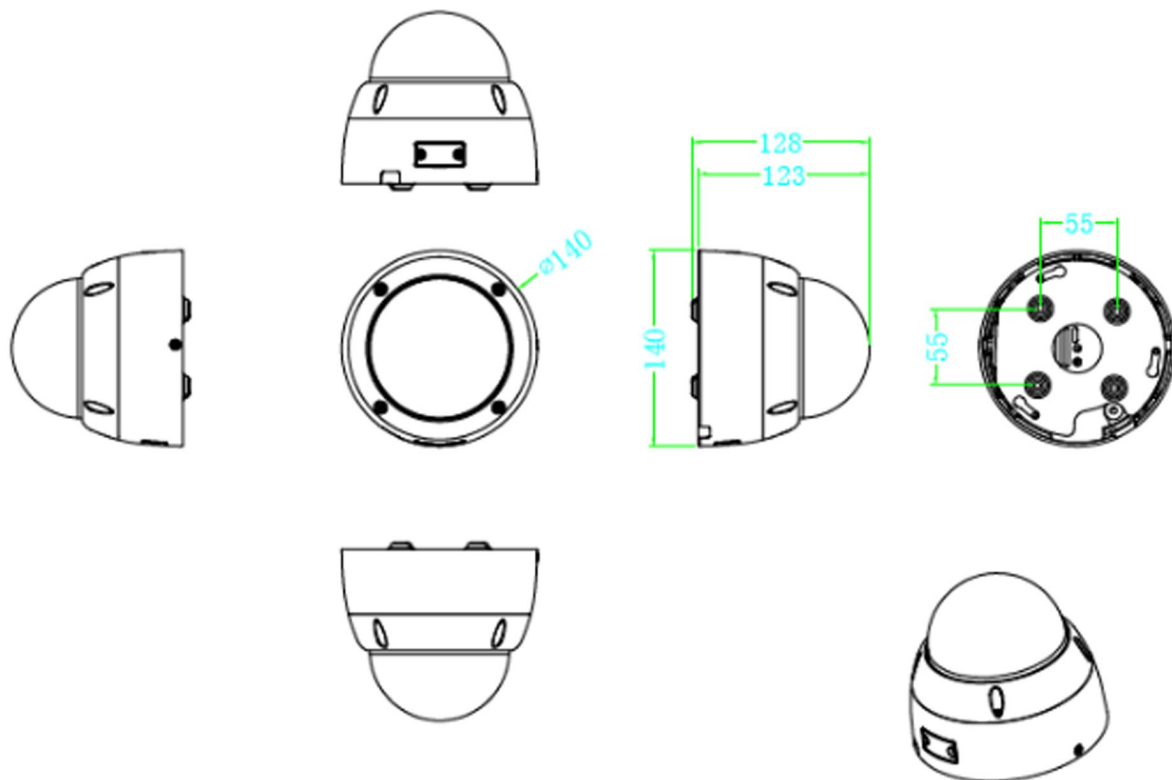

Language	Chinese Simplified, Chinese Traditional, English, Bulgarian, Polish, Arabic, German, Russian, French, Korean, Portuguese, Japanese, Turkish, Spanish, Hebrew, Italian, Nederlands, Czech, Vietnamese
Interface	
Audio	Audio IN/OUT by Line
Alarm	1 Channel Input/Output
SD Card Slot	Support Max 512GB
RS485	Support
General	
Housing	IP67
Anti-cut Bracket	NO
IR Cut Filter	YES
Operation Temperature	-20°C ~ +60°C RH95% Max
Storage Temperature	-20°C ~ +60°C RH95% Max
Power Source	DC12V±10%,950mA
Dimension	φ159 x 132(H)mm
Weight	1.4Kgs

Made in Taiwan

CCTV

Analog Camera, IP Camera
Dome & Bullet Cameras
Hidden Cameras
4K Cameras
PTZ Cameras

**Wireless
Cameras**

Panoramic Camera
4K Action Camera | Car Cameras
Battery Cameras
WiFi Door Bells
Hidden Cameras

**Biometric
Devices**

Fingerprint | Face | Card |
Access PIN Reader
Electromagnetic Lock
Exit Button | Break Glass
Video Door Intercom

PIXELS CONNECT PTE LTD

1013, Geylang East Ave 3, #01-144 Singapore 389728

pixelsconnect@gmail.com | www.pixelsconnect.com.sg | Tel:+65 6440 0023