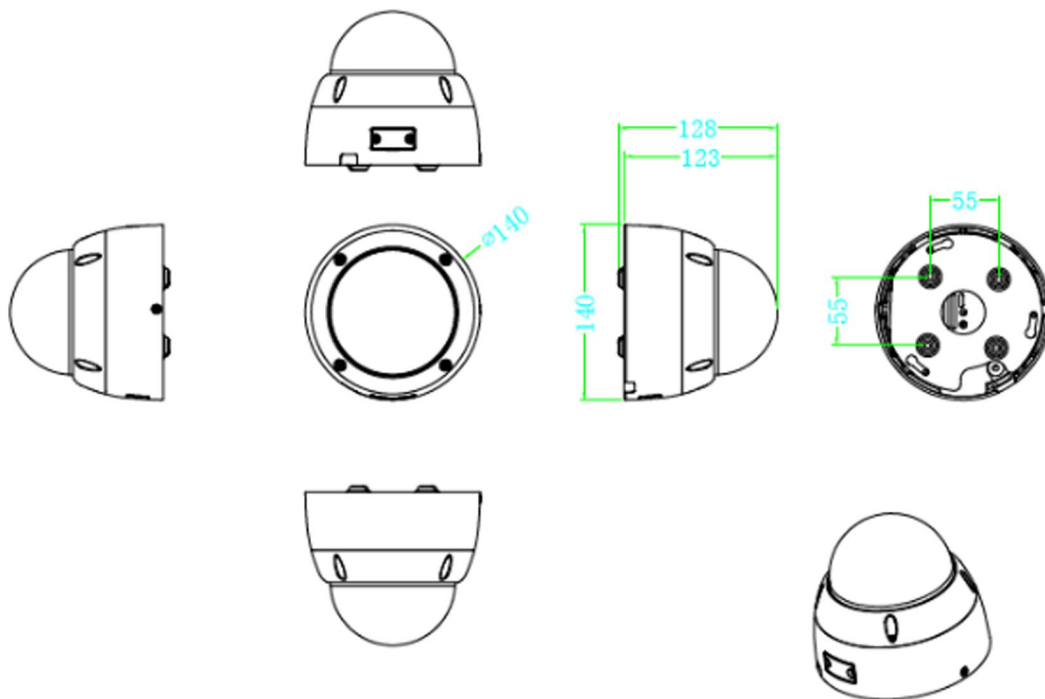

Interface	
Audio	Audio IN/OUT by Line
Alarm	1 Channel Input/Output
SD Card Slot	Support Max 512GB
RS485	/
General	
Housing	IP67
Anti-cut Bracket	NO
IR Cut Filter	YES
Operation Temperature	-20°C ~ +60°C RH95% Max
Storage Temperature	-20°C ~ +60°C RH95% Max
Power Source	DC12V±10%,950mA
Dimension	∅ 140 x 123 (H) mm
Weight	1.2KG

Made in Taiwan

Analog Camera, IP Camera
Dome & Bullet Cameras
Hidden Cameras
4K Cameras
PTZ Cameras

Panoramic Camera
4K Action Camera | Car Cameras
Battery Cameras
WiFi Door Bells
Hidden Cameras

Fingerprint | Face | Card |
Access PIN Reader
Electromagnetic Lock
Exit Button | Break Glass
Video Door Intercom

PIXELS CONNECT PTE LTD

1013, Geylang East Ave 3, #01-144 Singapore 389728

pixelsconnect@gmail.com | www.pixelsconnect.com.sg | Tel:+65 6440 0023