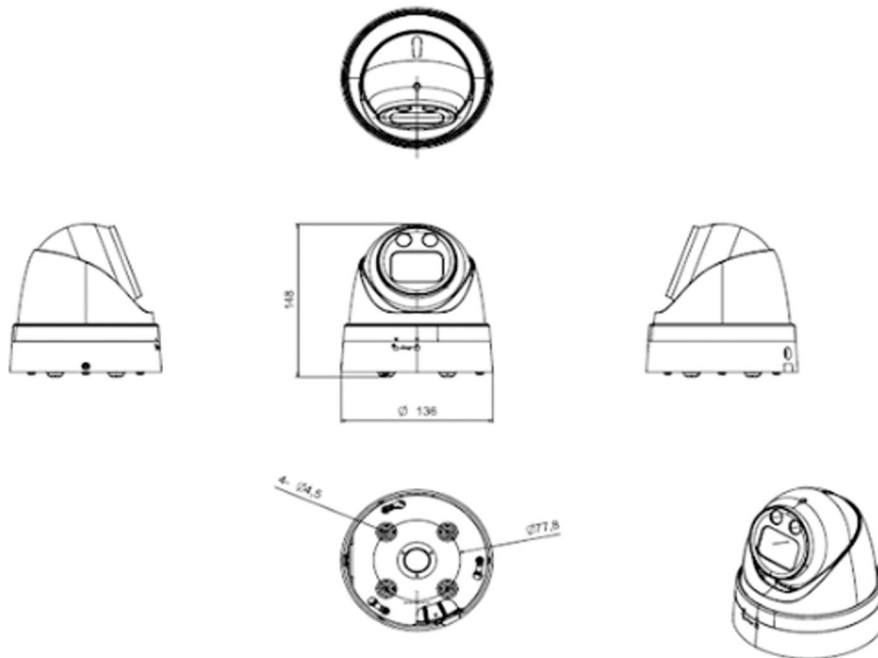

Language	Chinese Simplified, Chinese Traditional, English, Bulgarian, Polish, Farsi, German, Russian, French, Korean, Portuguese, Japanese, Turkish, Spanish, Hebrew, Italian, Nederlands, Czech, Vietnamese
Interface	
Audio	Audio IN/OUT by Line
Alarm	1 Channel Input/Output
SD Card Slot	Support Max 512GB
RS485	Support
General	
Housing	IP67
Anti-cut Bracket	NO
IR Cut Filter	YES
Operation Temperature	-20°C ~ +60°C RH95% Max
Storage Temperature	-20°C ~ +60°C RH95% Max
Power Source	DC12V±10%,700mA
Dimension	∅ 136 x 148(H)mm
Weight	1.7Kgs

Made in Taiwan

Analog Camera, IP Camera
Dome & Bullet Cameras
Hidden Cameras
4K Cameras
PTZ Cameras

Panoramic Camera
4K Action Camera | Car Cameras
Battery Cameras
WiFi Door Bells
Hidden Cameras

Fingerprint | Face | Card |
Access PIN Reader
Electromagnetic Lock
Exit Button | Break Glass
Video Door Intercom

PIXELS CONNECT PTE LTD

1013, Geylang East Ave 3, #01-144 Singapore 389728

pixelsconnect@gmail.com | www.pixelsconnect.com.sg | Tel:+65 6440 0023