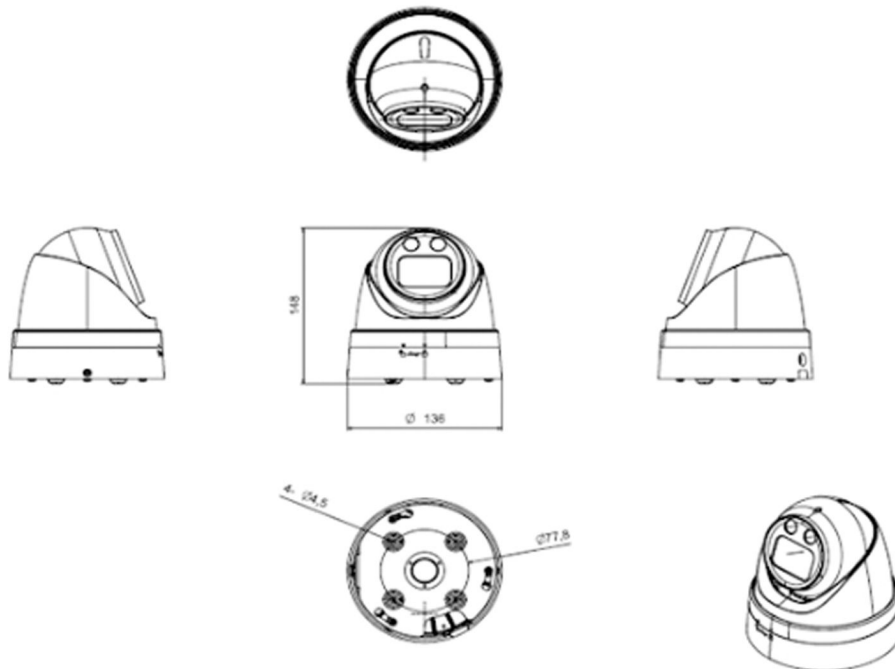

Language	Chinese Simplified, Chinese Traditional, English, Bulgarian, Polish, Farsi, German, Russian, French, Korean, Portuguese, Japanese, Turkish, Spanish, Hebrew, Italian, Nederlands, Czech, Vietnamese
Interface	
Audio	Audio IN/OUT by Line
Alarm	1 Channel Input/Output
SD Card Slot	Support Max 512GB
RS485	Support
General	
Housing	IP67
Anti-cut Bracket	NO
IR Cut Filter	YES
Operation Temperature	-20°C ~ +60°C RH95% Max
Storage Temperature	-20°C ~ +60°C RH95% Max
Power Source	DC12V±10%,700mA
Dimension	∅ 136 x 148 (H) mm
Weight	1.7Kgs

Made in Taiwan

CCTV

Analog Camera, IP Camera
Dome & Bullet Cameras
Hidden Cameras
4K Cameras
PTZ Cameras

**Wireless
Cameras**

Panoramic Camera
4K Action Camera | Car Cameras
Battery Cameras
WiFi Door Bells
Hidden Cameras

**Biometric
Devices**

Fingerprint | Face | Card |
Access PIN Reader
Electromagnetic Lock
Exit Button | Break Glass
Video Door Intercom

PIXELS CONNECT PTE LTD

1013, Geylang East Ave 3, #01-144 Singapore 389728

pixelsconnect@gmail.com | www.pixelsconnect.com.sg | Tel:+65 6440 0023