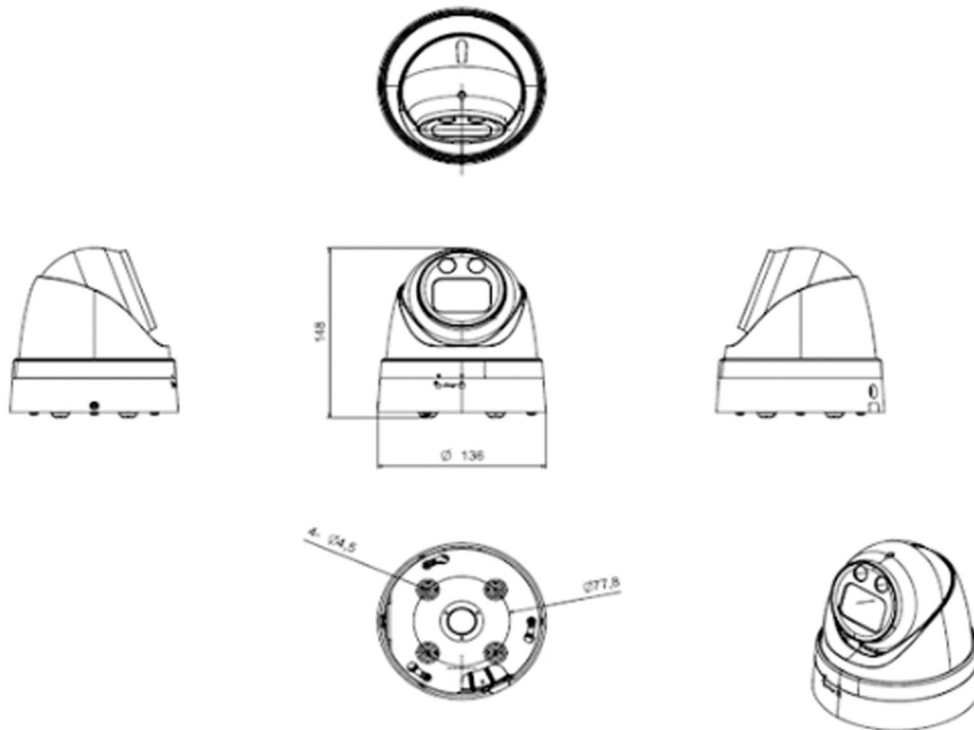

Interface	
Audio	Audio IN/OUT by Line
Alarm	1 Channel Input/Output
SD Card Slot	Support Max 512GB
RS485	Support
General	
Housing	IP67
Anti-cut Bracket	NO
IR Cut Filter	YES
Operation Temperature	-20°C ~ +60°C RH95% Max
Storage Temperature	-20°C ~ +60°C RH95% Max
Power Source	DC12V±10%,700mA
Dimension	∅ 136 x 148(H)mm
Weight	1.7Kgs

Made in Taiwan

Analog Camera, IP Camera
Dome & Bullet Cameras
Hidden Cameras
4K Cameras
PTZ Cameras

Panoramic Camera
4K Action Camera | Car Cameras
Battery Cameras
WiFi Door Bells
Hidden Cameras

Fingerprint | Face | Card |
Access PIN Reader
Electromagnetic Lock
Exit Button | Break Glass
Video Door Intercom

PIXELS CONNECT PTE LTD

1013, Geylang East Ave 3, #01-144 Singapore 389728

pixelsconnect@gmail.com | www.pixelsconnect.com.sg | Tel:+65 6440 0023