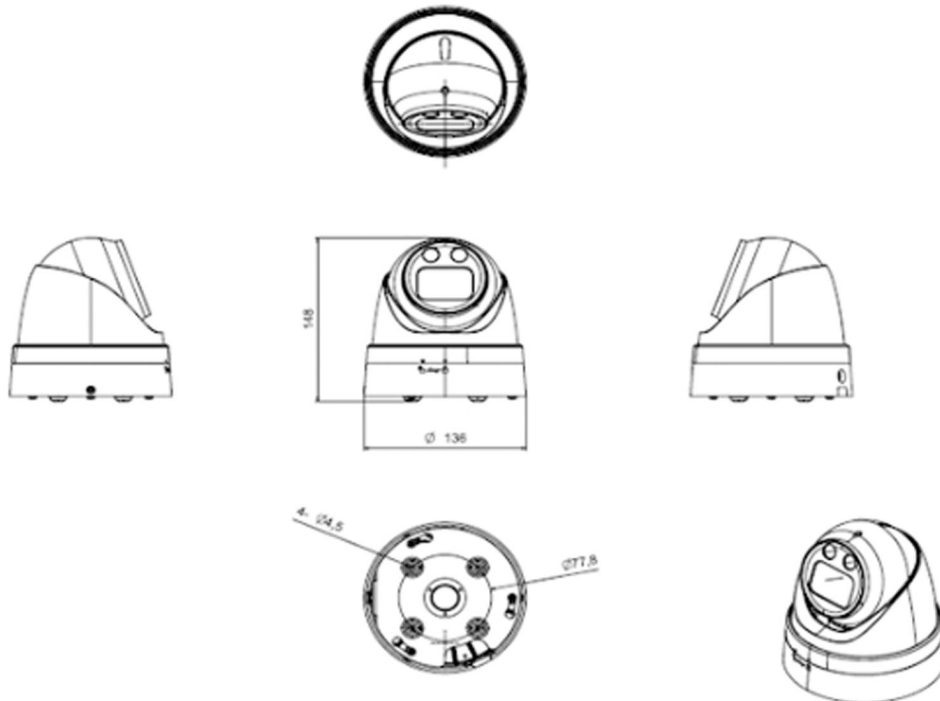

Interface	
Audio	Audio IN/OUT by Line
Alarm	1 Channel Input/Output
SD Card Slot	Support Max 512GB
RS485	/
General	
Housing	IP67
Anti-cut Bracket	NO
IR Cut Filter	YES
Operation Temperature	-20°C ~ +60°C RH95% Max
Storage Temperature	-20°C ~ +60°C RH95% Max
Power Source	DC12V±10%,700mA
Dimension	∅ 136 x 148(H) mm
Weight	1.7Kgs

Made in Taiwan

CCTV

Analog Camera, IP Camera
Dome & Bullet Cameras
Hidden Cameras
4K Cameras
PTZ Cameras

**Wireless
Cameras**

Panoramic Camera
4K Action Camera | Car Cameras
Battery Cameras
WiFi Door Bells
Hidden Cameras

**Biometric
Devices**

Fingerprint | Face | Card |
Access PIN Reader
Electromagnetic Lock
Exit Button | Break Glass
Video Door Intercom

PIXELS CONNECT PTE LTD

1013, Geylang East Ave 3, #01-144 Singapore 389728

pixelsconnect@gmail.com | www.pixelsconnect.com.sg | Tel:+65 6440 0023