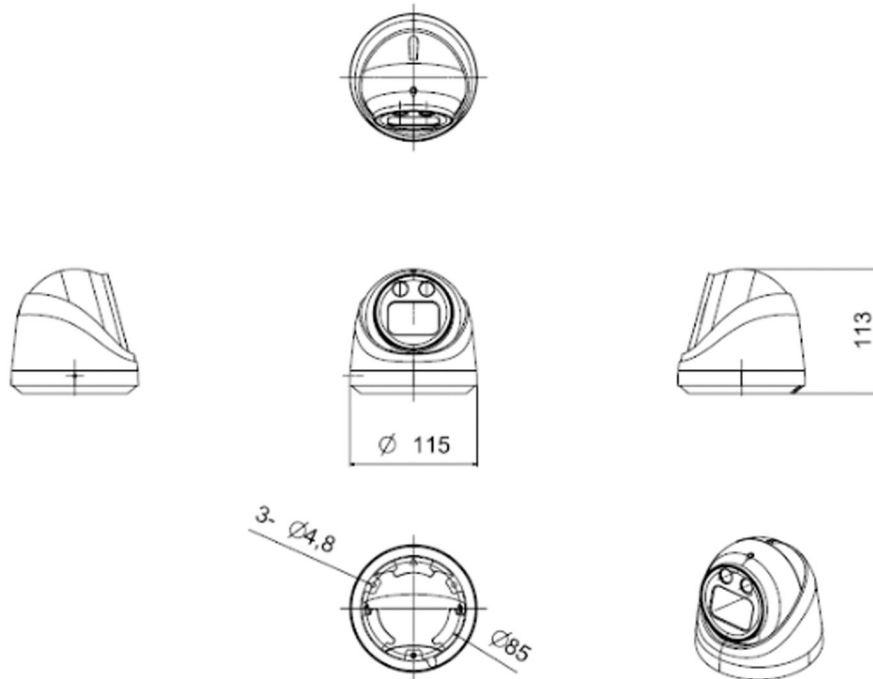

Language	Chinese Simplified, Chinese Traditional, English, Bulgarian, Polish, Arabic, German, Russian, French, Korean, Portuguese, Japanese, Turkish, Spanish, Hebrew, Italian, Netherlands, Czech, Vietnamese
Interface	
Audio	Audio IN/OUT by Line
Alarm	1 Channel Input/Output
SD Card Slot	Support Max 512GB
RS485	/
General	
Housing	IP67
Anti-cut Bracket	NO
IR Cut Filter	YES
Operation Temperature	-20°C ~ +60°C RH95% Max
Storage Temperature	-20°C ~ +60°C RH95% Max
Power Source	DC12V±10%,700mA
Dimension	119W) x 98(H)
Weight	800g

Made in Taiwan

CCTV

Analog Camera, IP Camera
Dome & Bullet Cameras
Hidden Cameras
4K Cameras
PTZ Cameras

**Wireless
Cameras**

Panoramic Camera
4K Action Camera | Car Cameras
Battery Cameras
WiFi Door Bells
Hidden Cameras

**Biometric
Devices**

Fingerprint | Face | Card |
Access PIN Reader
Electromagnetic Lock
Exit Button | Break Glass
Video Door Intercom

PIXELS CONNECT PTE LTD

1013, Geylang East Ave 3, #01-144 Singapore 389728

pixelsconnect@gmail.com | www.pixelsconnect.com.sg | Tel:+65 6440 0023