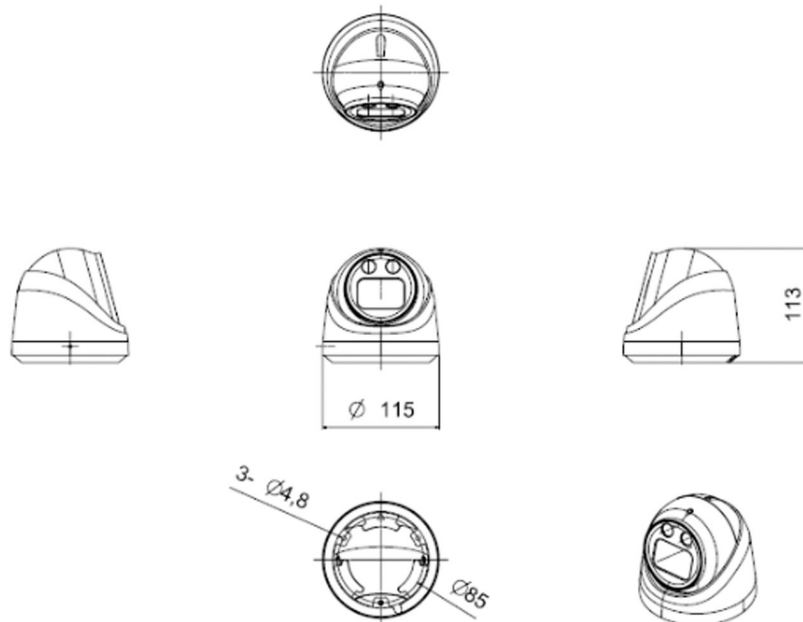

Language	Chinese Simplified, Chinese Traditional, English, Bulgarian, Polish, Farsi, German, Russian, French, Korean, Portuguese, Japanese, Turkish, Spanish, Hebrew, Italian, Nederlands, Czech, Vietnamese
Interface	
Audio	Audio IN/OUT by Line
Alarm	1 Channel Input/Output
SD Card Slot	Support Max 512GB
RS485	Support
General	
Housing	IP67
Anti-cut Bracket	NO
IR Cut Filter	YES
Operation Temperature	-20°C ~ +60°C RH95% Max
Storage Temperature	-20°C ~ +60°C RH95% Max
Power Source	DC12V±10%,700mA
Dimension	∅ 109 x 93(H) mm
Weight	800g

Made in Taiwan

CCTV

Analog Camera, IP Camera
Dome & Bullet Cameras
Hidden Cameras
4K Cameras
PTZ Cameras

**Wireless
Cameras**

Panoramic Camera
4K Action Camera | Car Cameras
Battery Cameras
WiFi Door Bells
Hidden Cameras

**Biometric
Devices**

Fingerprint | Face | Card |
Access PIN Reader
Electromagnetic Lock
Exit Button | Break Glass
Video Door Intercom

PIXELS CONNECT PTE LTD

1013, Geylang East Ave 3, #01-144 Singapore 389728

pixelsconnect@gmail.com | www.pixelsconnect.com.sg | Tel:+65 6440 0023