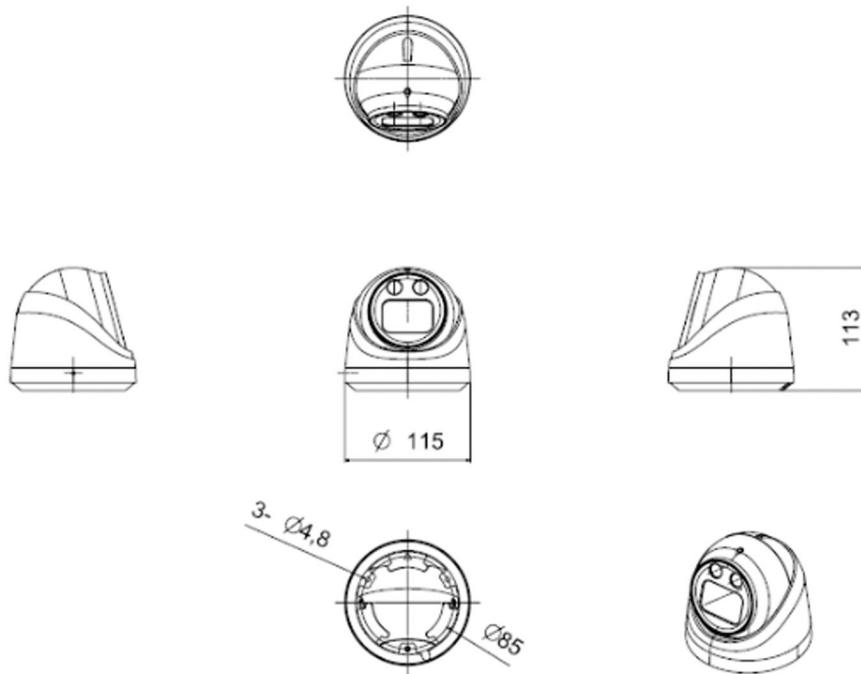

Language	Chinese Simplified, Chinese Traditional, English, Bulgarian, Polish, Arabic, German, Russian, French, Korean, Portuguese, Japanese, Turkish, Spanish, Hebrew, Italian, Nederlands, Czech, Vietnamese
Interface	
Audio	Audio IN/OUT by Line
Alarm	1 Channel Input/Output
SD Card Slot	Support Max 512GB
RS485	/
General	
Housing	IP67
Anti-cut Bracket	NO
IR Cut Filter	YES
Operation Temperature	-20°C ~ +60°C RH95% Max
Storage Temperature	-20°C ~ +60°C RH95% Max
Power Source	DC12V±10%,700mA
Dimension	119(W) x 98(H)
Weight	800g

Made in Taiwan

Analog Camera, IP Camera
Dome & Bullet Cameras
Hidden Cameras
4K Cameras
PTZ Cameras

Panoramic Camera
4K Action Camera | Car Cameras
Battery Cameras
WiFi Door Bells
Hidden Cameras

Fingerprint | Face | Card |
Access PIN Reader
Electromagnetic Lock
Exit Button | Break Glass
Video Door Intercom

PIXELS CONNECT PTE LTD

1013, Geylang East Ave 3, #01-144 Singapore 389728

pixelsconnect@gmail.com | www.pixelsconnect.com.sg | Tel:+65 6440 0023