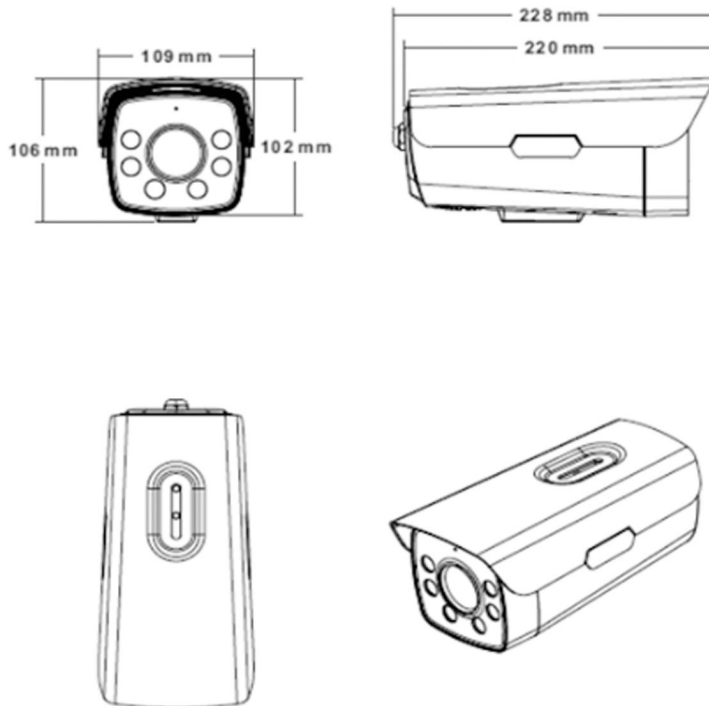

Language	Chinese Simplified, Chinese Traditional, English, Bulgarian, Polish, Arabic, German, Russian, French, Korean, Portuguese, Japanese, Turkish, Spanish, Hebrew, Italian, Netherlands, Czech, Vietnamese
Interface	
Audio	Audio IN/OUT by Line
Alarm	1 Channel Input/Output
SD Card Slot	Support Max 512GB
RS485	/
General	
Housing	IP67
Anti-cut Bracket	YES
IR Cut Filter	YES
Operation Temperature	-20°C ~ +60°C RH95% Max
Storage Temperature	-20°C ~ +60°C RH95% Max
Power Source	DC12V±10%,1100mA
Dimension	220(W) x 109(H) x 106(D)mm
Weight	2.15Kgs

Made in Taiwan

CCTV

Analog Camera, IP Camera
Dome & Bullet Cameras
Hidden Cameras
4K Cameras
PTZ Cameras

**Wireless
Cameras**

Panoramic Camera
4K Action Camera | Car Cameras
Battery Cameras
WiFi Door Bells
Hidden Cameras

**Biometric
Devices**

Fingerprint | Face | Card |
Access PIN Reader
Electromagnetic Lock
Exit Button | Break Glass
Video Door Intercom

PIXELS CONNECT PTE LTD

1013, Geylang East Ave 3, #01-144 Singapore 389728

pixelsconnect@gmail.com | www.pixelsconnect.com.sg | Tel:+65 6440 0023