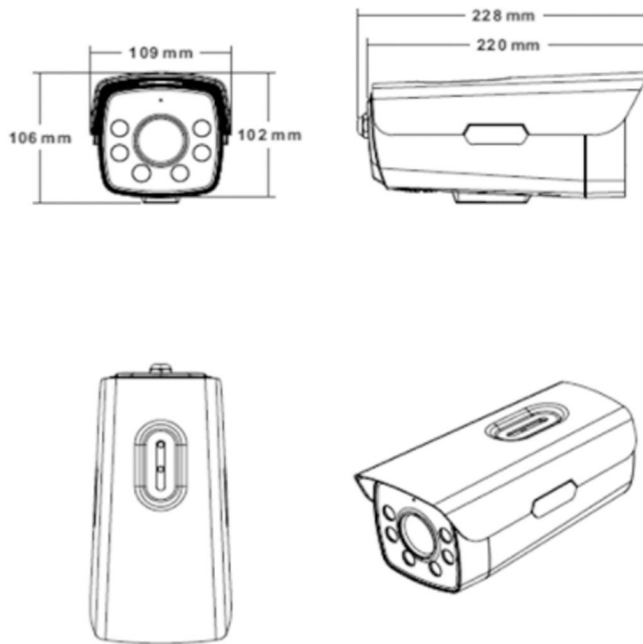

Language	Chinese Simplified, Chinese Traditional, English, Bulgarian, Polish, Farsi, German, Russian, French, Korean, Portuguese, Japanese, Turkish, Spanish, Hebrew, Italian, Nederlands, Czech, Vietnamese
Interface	
Audio	Audio IN/OUT by Line
Alarm	1 Channel Input/Output
SD Card Slot	Support Max 512GB
RS485	Support
General	
Housing	IP67
Anti-cut Bracket	YES
IR Cut Filter	YES
Operation Temperature	-20°C ~ +60°C RH95% Max
Storage Temperature	-20°C ~ +60°C RH95% Max
Power Source	DC12V±10%,1100mA
Dimension	220(W) x 109(H) x 106(D)mm
Weight	2.15Kgs

Made in Taiwan

CCTV

Analog Camera, IP Camera
Dome & Bullet Cameras
Hidden Cameras
4K Cameras
PTZ Cameras

**Wireless
Cameras**

Panoramic Camera
4K Action Camera | Car Cameras
Battery Cameras
WiFi Door Bells
Hidden Cameras

**Biometric
Devices**

Fingerprint | Face | Card |
Access PIN Reader
Electromagnetic Lock
Exit Button | Break Glass
Video Door Intercom

PIXELS CONNECT PTE LTD

1013, Geylang East Ave 3, #01-144 Singapore 389728

pixelsconnect@gmail.com | www.pixelsconnect.com.sg | Tel:+65 6440 0023