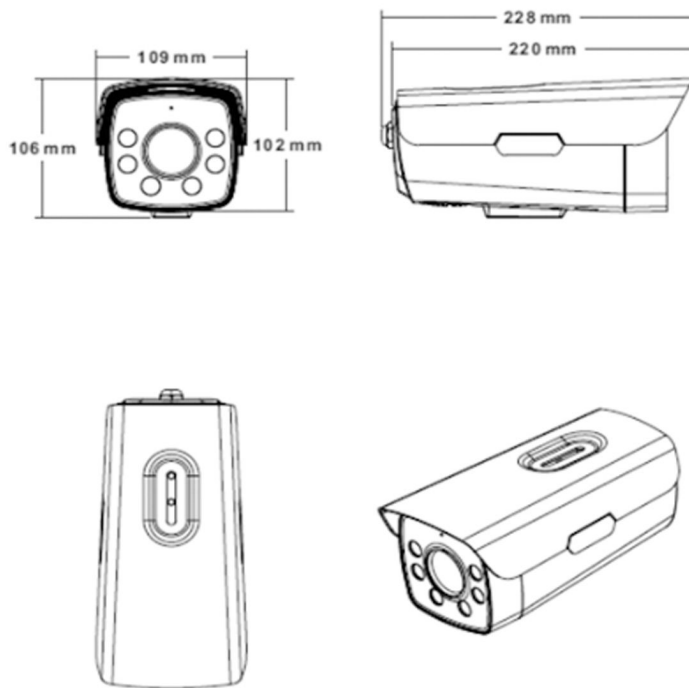

Interface	
Audio	Audio IN/OUT by Line
Alarm	1 Channel Input/Output
SD Card Slot	Support Max 512GB
RS485	/
General	
Housing	IP67
Anti-cut Bracket	YES
IR Cut Filter	YES
Operation Temperature	-20°C ~ +60°C RH95% Max
Storage Temperature	-20°C ~ +60°C RH95% Max
Power Source	DC12V±10%,1100mA
Dimension	220 (W) x 109 (H) x 106 (D) mm
Weight	2.15Kgs

Made in Taiwan

Analog Camera, IP Camera
Dome & Bullet Cameras
Hidden Cameras
4K Cameras
PTZ Cameras

Panoramic Camera
4K Action Camera | Car Cameras
Battery Cameras
WiFi Door Bells
Hidden Cameras

Fingerprint | Face | Card |
Access PIN Reader
Electromagnetic Lock
Exit Button | Break Glass
Video Door Intercom

PIXELS CONNECT PTE LTD

1013, Geylang East Ave 3, #01-144 Singapore 389728

pixelsconnect@gmail.com | www.pixelsconnect.com.sg | Tel:+65 6440 0023