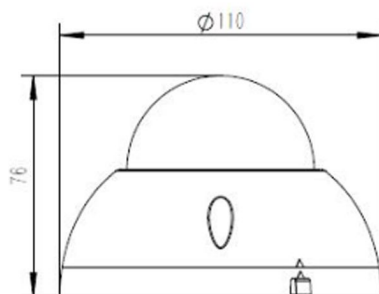

Language	Chinese Simplified, Chinese Traditional, English, Bulgarian, Polish, Arabic, German, Russian, French, Korean, Portuguese, Japanese, Turkish, Spanish, Hebrew, Italian, Netherlands, Czech, Vietnamese
Interface	
Audio	Optional
Alarm	/
SD Card Slot	Support Max 512GB
RS485	/
General	
Housing	IP67
Anti-cut Bracket	NO
IR Cut Filter	YES
Operation Temperature	-20°C ~ +60°C RH95% Max
Storage Temperature	-20°C ~ +60°C RH95% Max
Power Source	DC12V±10%,650mA
Dimension	∅ 110 x 76(H) mm
Weight	450g

Made in Taiwan

Analog Camera, IP Camera
Dome & Bullet Cameras
Hidden Cameras
4K Cameras
PTZ Cameras

Panoramic Camera
4K Action Camera | Car Cameras
Battery Cameras
WiFi Door Bells
Hidden Cameras

Fingerprint | Face | Card |
Access PIN Reader
Electromagnetic Lock
Exit Button | Break Glass
Video Door Intercom

PIXELS CONNECT PTE LTD

1013, Geylang East Ave 3, #01-144 Singapore 389728

pixelsconnect@gmail.com | www.pixelsconnect.com.sg | Tel:+65 6440 0023