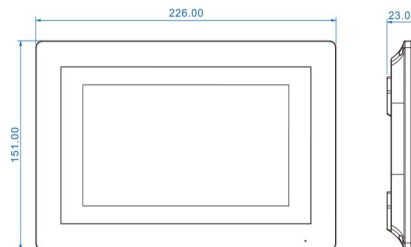

67701T

Feature

- **Multi-language built-in UI OS**
- **Touch screen**
- **APP remote control**
- **Motion detection**
- **Auto snapshot & video record**
- **Video & audio message**
- **Support IP camera**
- **Do not disturb**

Specification

- 7" TFT screen with 1024*600 resolution
- Touch screen, metal drawing panel, silver/gold color
- Hands-free dual intercom
- Support max.32G SD card
- Point to point intercom
- Different ringtonge volume for day and night
- POE/external power (DC12V, 1A)
- Working current ≤400mA
- Working temperature: -10°C—+60°C

Dimension