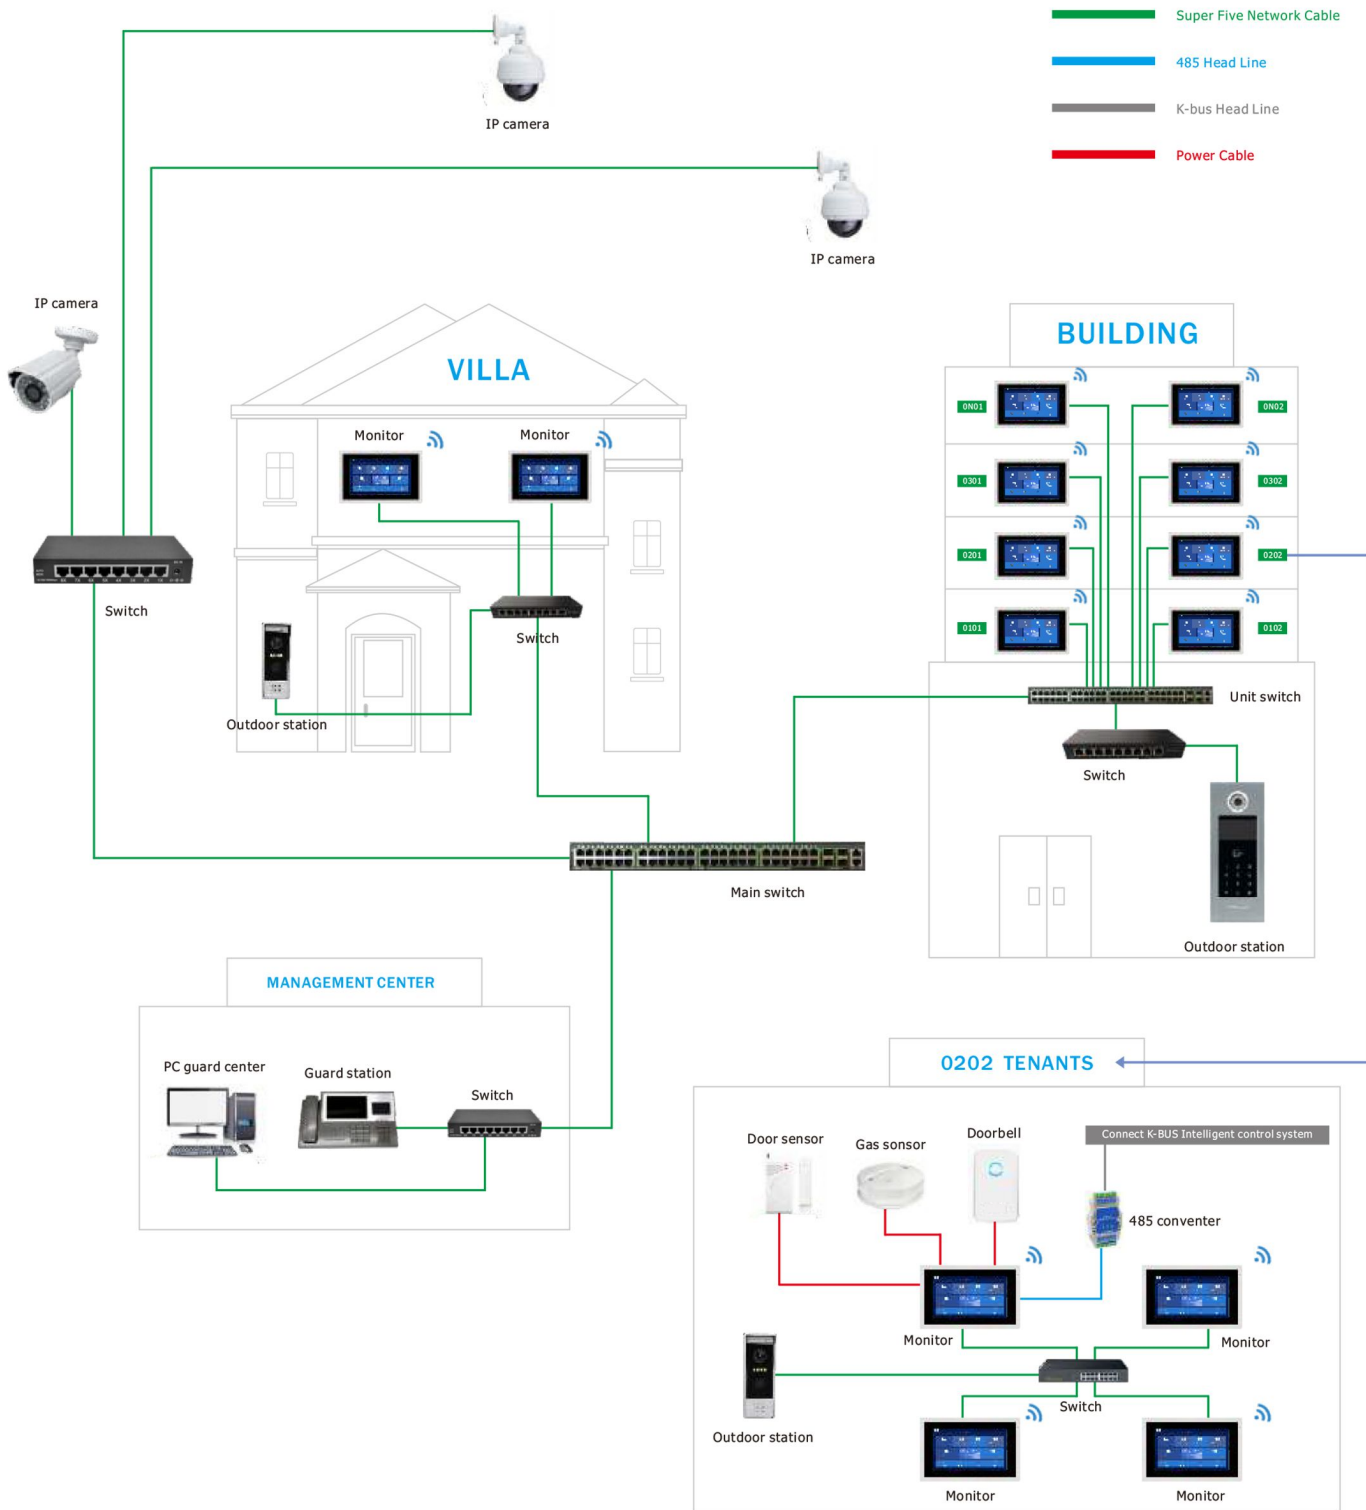

System Diagram

CCTV
Analog Camera, IP Camera
Dome & Bullet Cameras
Hidden Cameras
4K Cameras
PTZ Cameras

Wireless Cameras
Panoramic Camera
4K Action Camera | Car Cameras
Battery Cameras
WiFi Door Bells
Hidden Cameras

Biometric Devices
Fingerprint | Face | Card |
Access PIN Reader
Electromagnetic Lock
Exit Button | Break Glass
Video Door Intercom

PIXELS CONNECT PTE LTD

1013, Geylang East Ave 3, #01-144 Singapore 389728

pixelsconnect@gmail.com | www.pixelsconnect.com.sg | Tel:+65 6440 0023

TCP/IP Video Door Phone System

Working with Mobile Phone Anywhere

Features

- TCP/IP system for villa, house, office, multi apartments.
- FREE APP supports both IOS and Android mobile phone.
- Use CAT5/CAT6 cable, easy for wiring.
- Support POE function, use standard POE switch.
- Support 8 alarm zones(smoke, gas, etc).
- Dual way communication, support intercom between monitors.
- High resolution IP camera and screen.
- Auto snapshot and video record, video and audio message, motion detection.

Specification

- 1.0Mega IP camera
- Wide angle camera 110°
- Metal main part and acrylic front panel, silver color
- Surface mounted
- Voice remind
- LED for night vision
- 45° angle bracket & rain cover included
- Waterproof IP65
- POE/external power (DC 12V, 1A)
- Working current $\leq 200\text{mA}$
- Working temperaturer: $-40^{\circ}\text{C}—+50^{\circ}\text{C}$