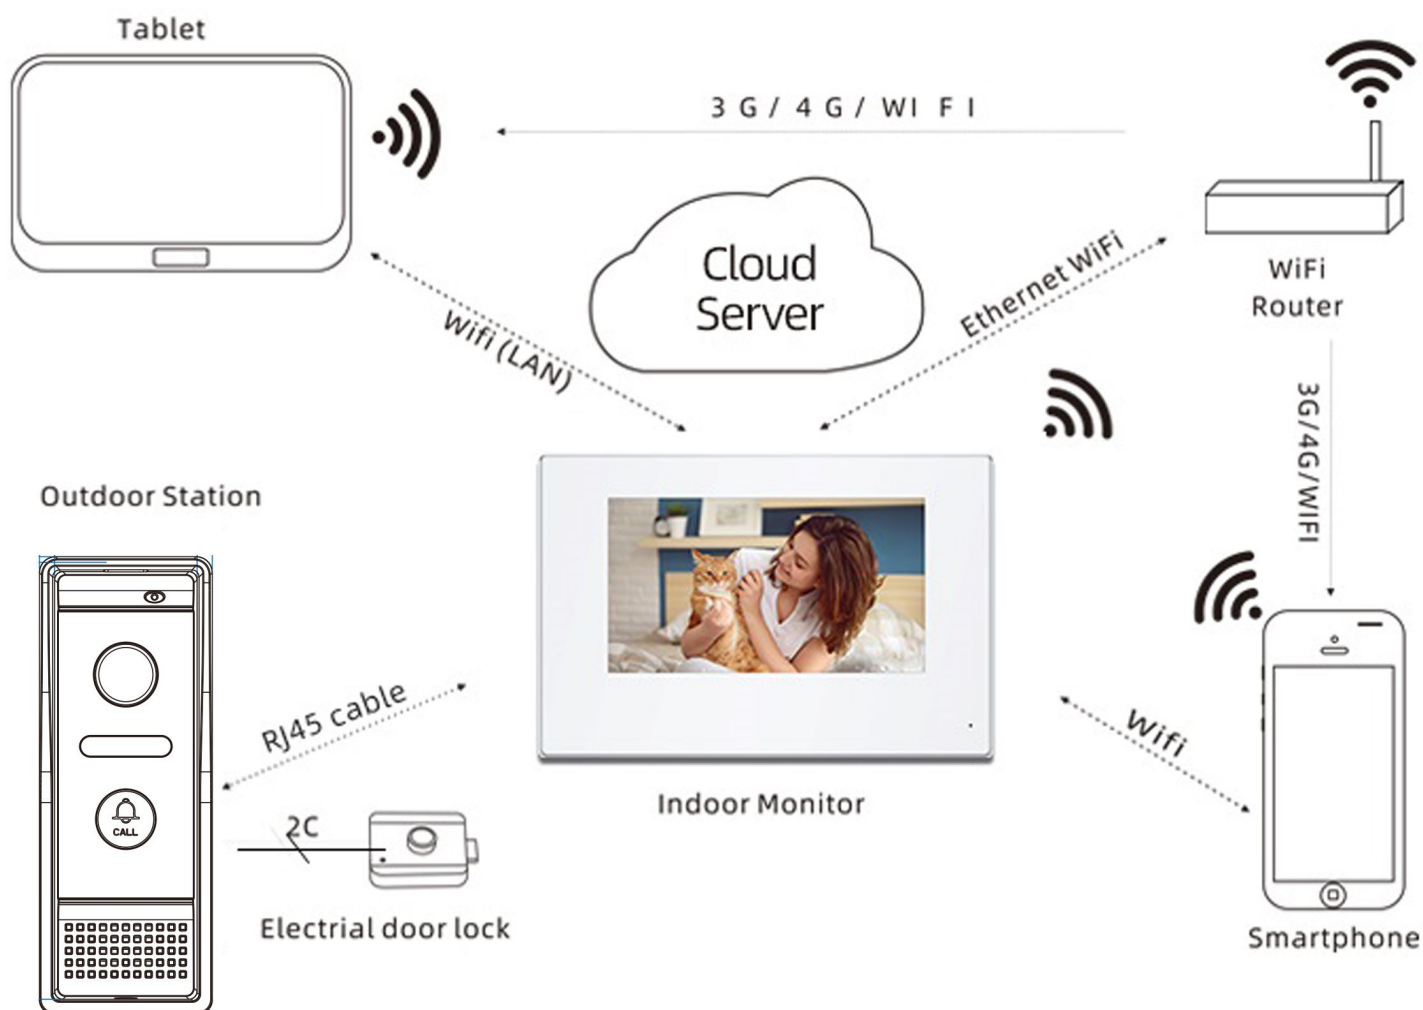

Specification

- 1.0Mega IP camera
- Wide angle camera 110°
- Metal main part and acrylic front panel, silver color
- Surface mounted
- Voice remind
- LED for night vision
- 45° angle bracket & rain cover included
- Waterproof IP65
- POE/external power (DC 12V, 1A)
- Working current $\leq 200\text{mA}$
- Working temperaturer: $-40^{\circ}\text{C}—+50^{\circ}\text{C}$

Dimension

Install the free APP "Tuya Smart", Start controlling your smart home.

- Snapshot
- Intercom
- Video record
- Doorbell
- Channel switching
- Monitor door unlock 2

You never miss a visitor anytime & anywhere. Answer the door and remote unlock in your hand.

Works From Anywhere

Whether you're in the kitchen, or travel around the world, you'll always be able to answer your door from palm of your hand. It even works when your phone is roaming on 3G./4G/5G networks.