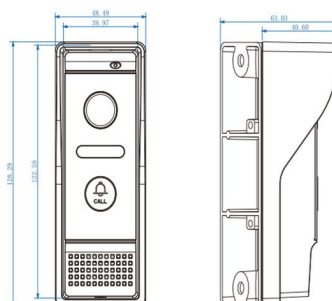

67203

Feature

1.0Mega IP camera

LED light for night vision

Unlock door

Waterproof IP65

Easy to install

Specification

- 1.0Mega IP camera
- Wide angle camera 110°
- Metal main part and acrylic front panel, silver color
- Surface mounted
- Voice remind
- LED for night vision
- 45° angle bracket & rain cover included
- Waterproof IP65
- POE/external power (DC 12V, 1A)
- Working current $\leq 200\text{mA}$
- Working temperaturer: $-40^{\circ}\text{C}—+50^{\circ}\text{C}$

Dimension