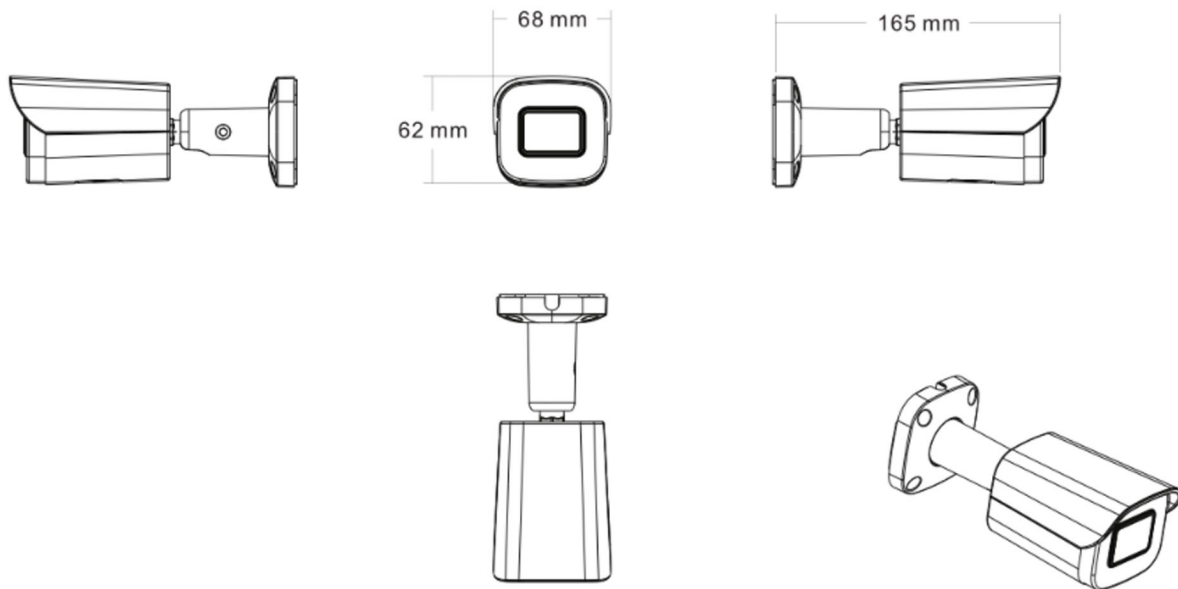

SD Card Slot	/
RS485	/
General	
Housing	IP67
Anti-cut Bracket	YES
IR Cut Filter	YES
Operation Temperature	-20°C ~ +60°C RH95% Max
Storage Temperature	-20°C ~ +60°C RH95% Max
Power Source	DC12V±10%,700mA
Dimension	170(W)x75(H)x77(D)mm
Weight	770g

Made in Taiwan

CCTV

Analog Camera, IP Camera
Dome & Bullet Cameras
Hidden Cameras
4K Cameras
PTZ Cameras

**Wireless
Cameras**

Panoramic Camera
4K Action Camera | Car Cameras
Battery Cameras
WiFi Door Bells
Hidden Cameras

**Biometric
Devices**

Fingerprint | Face | Card |
Access PIN Reader
Electromagnetic Lock
Exit Button | Break Glass
Video Door Intercom

PIXELS CONNECT PTE LTD

1013, Geylang East Ave 3, #01-144 Singapore 389728

pixelsconnect@gmail.com | www.pixelsconnect.com.sg | Tel:+65 6440 0023