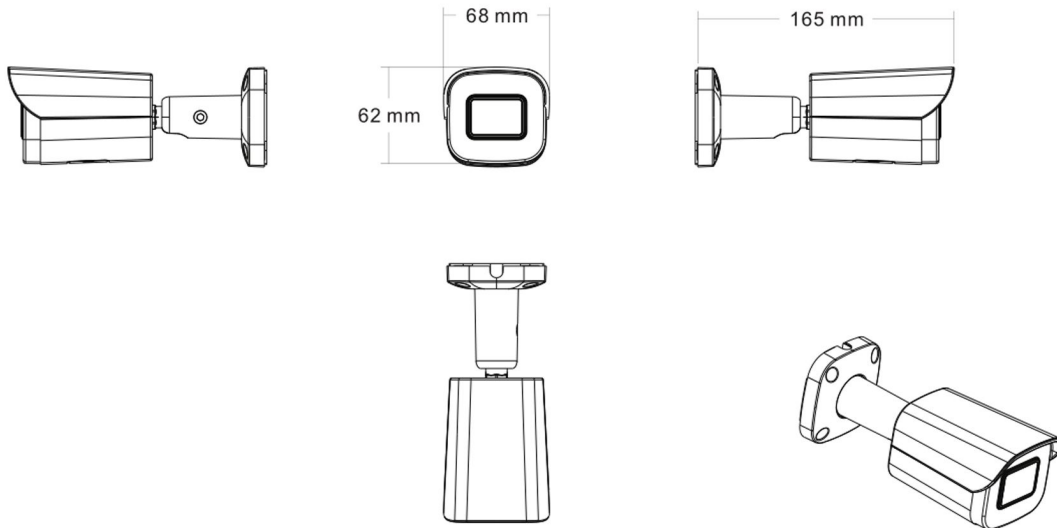

SD Card Slot	/
RS485	/
General	
Housing	IP67
Anti-cut Bracket	YES
IR Cut Filter	YES
Operation Temperature	-20°C ~ +60°C RH95% Max
Storage Temperature	-20°C ~ +60°C RH95% Max
Power Source	DC12V±10%,700mA
Dimension	170 (W) x75 (H) x77 (D) mm
Weight	770g

Made in Taiwan

CCTV

Analog Camera, IP Camera
Dome & Bullet Cameras
Hidden Cameras
4K Cameras
PTZ Cameras

**Wireless
Cameras**

Panoramic Camera
4K Action Camera | Car Cameras
Battery Cameras
WiFi Door Bells
Hidden Cameras

**Biometric
Devices**

Fingerprint | Face | Card |
Access PIN Reader
Electromagnetic Lock
Exit Button | Break Glass
Video Door Intercom

PIXELS CONNECT PTE LTD

1013, Geylang East Ave 3, #01-144 Singapore 389728

pixelsconnect@gmail.com | www.pixelsconnect.com.sg | Tel:+65 6440 0023