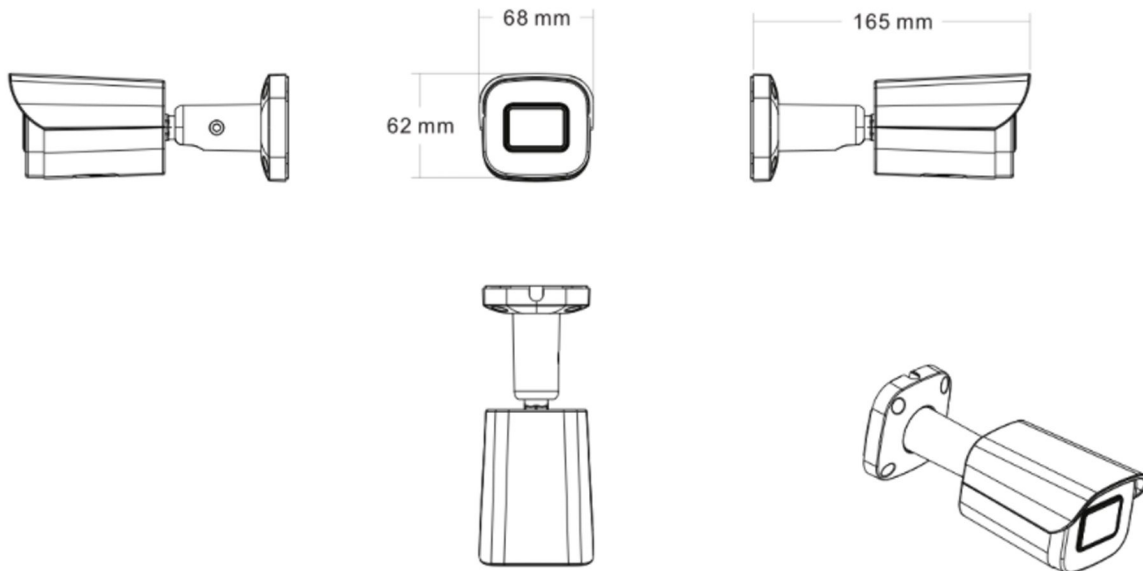

Alarm	/
SD Card Slot	/
RS485	/
General	
Housing	IP67
Anti-cut Bracket	YES
IR Cut Filter	YES
Operation Temperature	-20°C ~ +60°C RH95% Max
Storage Temperature	-20°C ~ +60°C RH95% Max
Power Source	DC12V±10%,700mA
Dimension	170 (W) x75 (H) x77 (D)mm
Weight	770g

Made in Taiwan

CCTV

Analog Camera, IP Camera
Dome & Bullet Cameras
Hidden Cameras
4K Cameras
PTZ Cameras

**Wireless
Cameras**

Panoramic Camera
4K Action Camera | Car Cameras
Battery Cameras
WiFi Door Bells
Hidden Cameras

**Biometric
Devices**

Fingerprint | Face | Card |
Access PIN Reader
Electromagnetic Lock
Exit Button | Break Glass
Video Door Intercom

PIXELS CONNECT PTE LTD

1013, Geylang East Ave 3, #01-144 Singapore 389728

pixelsconnect@gmail.com | www.pixelsconnect.com.sg | Tel:+65 6440 0023