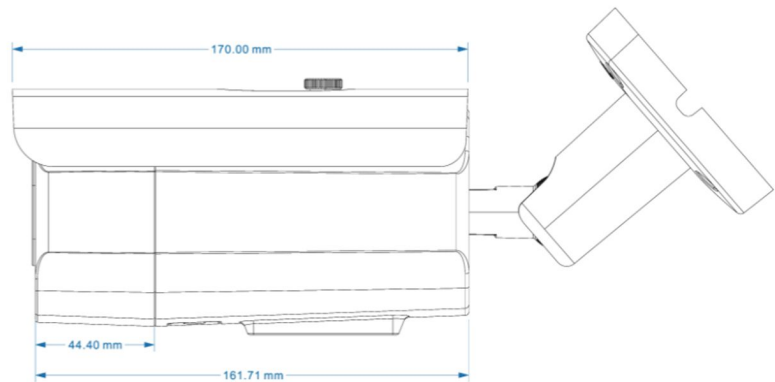

SD Card Slot	/
RS485	/
General	
Housing	IP67
Anti-cut Bracket	YES
IR Cut Filter	YES
Operation Temperature	-20°C ~ +60°C RH95% Max
Storage Temperature	-20°C ~ +60°C RH95% Max
Power Source	DC12V±10%,1100mA
Dimension	170(W) x 110(H) x 101(D)mm
Weight	1.65Kgs (With bracket)

Made in Taiwan

CCTV

Analog Camera, IP Camera
Dome & Bullet Cameras
Hidden Cameras
4K Cameras
PTZ Cameras

**Wireless
Cameras**

Panoramic Camera
4K Action Camera | Car Cameras
Battery Cameras
WiFi Door Bells
Hidden Cameras

**Biometric
Devices**

Fingerprint | Face | Card |
Access PIN Reader
Electromagnetic Lock
Exit Button | Break Glass
Video Door Intercom

PIXELS CONNECT PTE LTD

1013, Geylang East Ave 3, #01-144 Singapore 389728

pixelsconnect@gmail.com | www.pixelsconnect.com.sg | Tel:+65 6440 0023