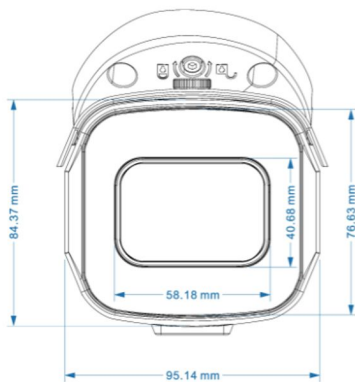

SD Card Slot	/
RS485	/
General	
Housing	IP67
Anti-cut Bracket	YES
IR Cut Filter	YES
Operation Temperature	-20°C ~ +60°C RH95% Max
Storage Temperature	-20°C ~ +60°C RH95% Max
Power Source	DC12V±10%,1100mA
Dimension	170(W) x 110(H) x 101(D)mm
Weight	1.65Kgs (With bracket)

Made in Taiwan

CCTV

Analog Camera, IP Camera
Dome & Bullet Cameras
Hidden Cameras
4K Cameras
PTZ Cameras

**Wireless
Cameras**

Panoramic Camera
4K Action Camera | Car Cameras
Battery Cameras
WiFi Door Bells
Hidden Cameras

**Biometric
Devices**

Fingerprint | Face | Card |
Access PIN Reader
Electromagnetic Lock
Exit Button | Break Glass
Video Door Intercom

PIXELS CONNECT PTE LTD

1013, Geylang East Ave 3, #01-144 Singapore 389728

pixelsconnect@gmail.com | www.pixelsconnect.com.sg | Tel:+65 6440 0023