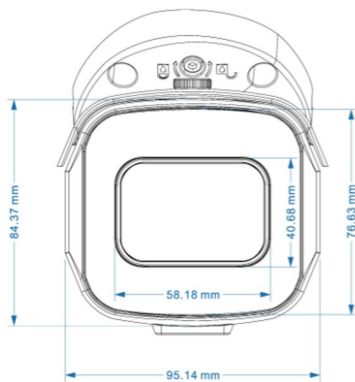

SD Card Slot	Optional External, Support Max 512GB,Built in 4G Storage
RS485	/
General	
Housing	IP67
Anti-cut Bracket	YES
IR Cut Filter	YES
Operation Temperature	-20°C ~ +60°C RH95% Max
Storage Temperature	-20°C ~ +60°C RH95% Max
Power Source	DC12V±10%,950mA
Dimension	170(W) x 110(H) x 101(D)mm
Weight	1.65Kgs (With bracket)

Made in Taiwan

CCTV

Analog Camera, IP Camera
Dome & Bullet Cameras
Hidden Cameras
4K Cameras
PTZ Cameras

**Wireless
Cameras**

Panoramic Camera
4K Action Camera | Car Cameras
Battery Cameras
WiFi Door Bells
Hidden Cameras

**Biometric
Devices**

Fingerprint | Face | Card |
Access PIN Reader
Electromagnetic Lock
Exit Button | Break Glass
Video Door Intercom

PIXELS CONNECT PTE LTD

1013, Geylang East Ave 3, #01-144 Singapore 389728

pixelsconnect@gmail.com | www.pixelsconnect.com.sg | Tel:+65 6440 0023