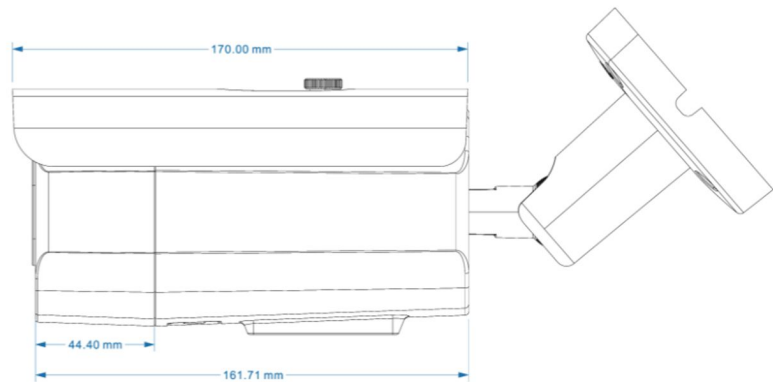

SD Card Slot	Optional External, Support Max 512GB,Built in 4G Storage
RS485	/
General	
Housing	IP67
Anti-cut Bracket	YES
IR Cut Filter	YES
Operation Temperature	-20°C ~ +60°C RH95% Max
Storage Temperature	-20°C ~ +60°C RH95% Max
Power Source	DC12V±10%,950mA
Dimension	170(W) x 110(H) x 101(D)mm
Weight	1.65Kgs (With bracket)

Made in Taiwan

CCTV

Analog Camera, IP Camera
Dome & Bullet Cameras
Hidden Cameras
4K Cameras
PTZ Cameras

**Wireless
Cameras**

Panoramic Camera
4K Action Camera | Car Cameras
Battery Cameras
WiFi Door Bells
Hidden Cameras

**Biometric
Devices**

Fingerprint | Face | Card |
Access PIN Reader
Electromagnetic Lock
Exit Button | Break Glass
Video Door Intercom

PIXELS CONNECT PTE LTD

1013, Geylang East Ave 3, #01-144 Singapore 389728

pixelsconnect@gmail.com | www.pixelsconnect.com.sg | Tel:+65 6440 0023