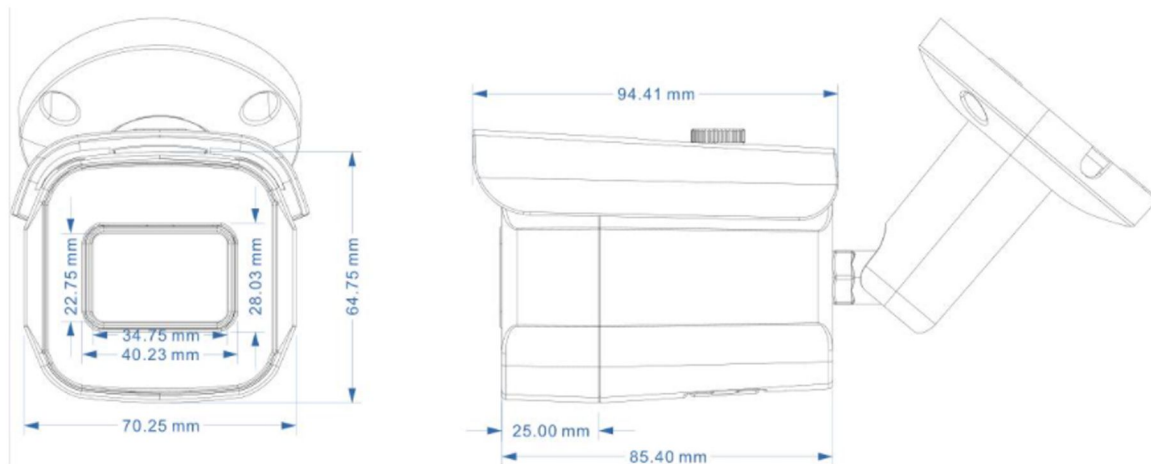

Alarm	/
SD Card Slot	Optional External, Support Max 512GB
RS485	/
General	
Housing	IP67
Anti-cut Bracket	YES
IR Cut Filter	YES
Operation Temperature	-20°C ~ +60°C RH95% Max
Storage Temperature	-20°C ~ +60°C RH95% Max
Power Source	DC12V±10%,700mA
Dimension	170 (W) x75 (H) x77 (D) mm
Weight	770g

Made in Taiwan

Analog Camera, IP Camera
Dome & Bullet Cameras
Hidden Cameras
4K Cameras
PTZ Cameras

Panoramic Camera
4K Action Camera | Car Cameras
Battery Cameras
WiFi Door Bells
Hidden Cameras

Fingerprint | Face | Card |
Access PIN Reader
Electromagnetic Lock
Exit Button | Break Glass
Video Door Intercom

PIXELS CONNECT PTE LTD

1013, Geylang East Ave 3, #01-144 Singapore 389728

pixelsconnect@gmail.com | www.pixelsconnect.com.sg | Tel:+65 6440 0023