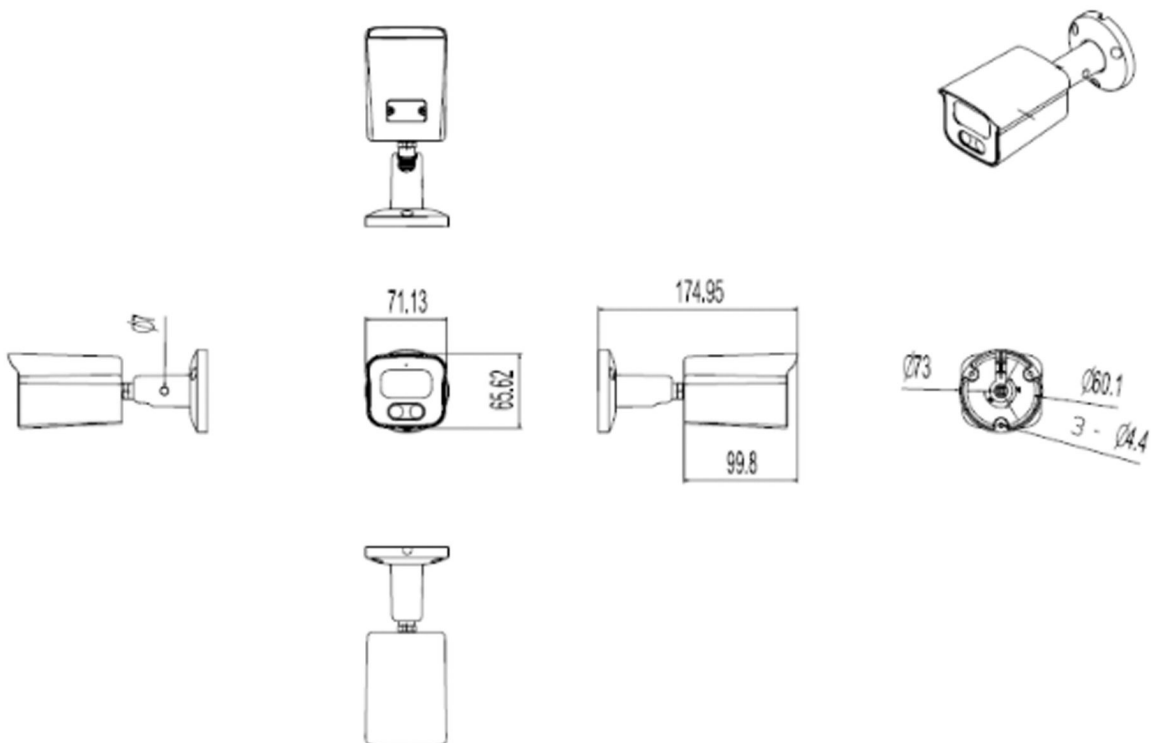

Alarm	/
SD Card Slot	Optional External, Support Max 512GB
RS485	/
General	
Housing	IP67
Anti-cut Bracket	YES
IR Cut Filter	YES
Operation Temperature	-30°C ~ +60°C RH95% Max
Storage Temperature	-20°C ~ +60°C RH95% Max
Power Source	DC12V±10%,700mA
Dimension	72 x66x175
Weight	850g

Made in Taiwan

CCTV

Analog Camera, IP Camera
Dome & Bullet Cameras
Hidden Cameras
4K Cameras
PTZ Cameras

**Wireless
Cameras**

Panoramic Camera
4K Action Camera | Car Cameras
Battery Cameras
WiFi Door Bells
Hidden Cameras

**Biometric
Devices**

Fingerprint | Face | Card |
Access PIN Reader
Electromagnetic Lock
Exit Button | Break Glass
Video Door Intercom

PIXELS CONNECT PTE LTD

1013, Geylang East Ave 3, #01-144 Singapore 389728

pixelsconnect@gmail.com | www.pixelsconnect.com.sg | Tel:+65 6440 0023