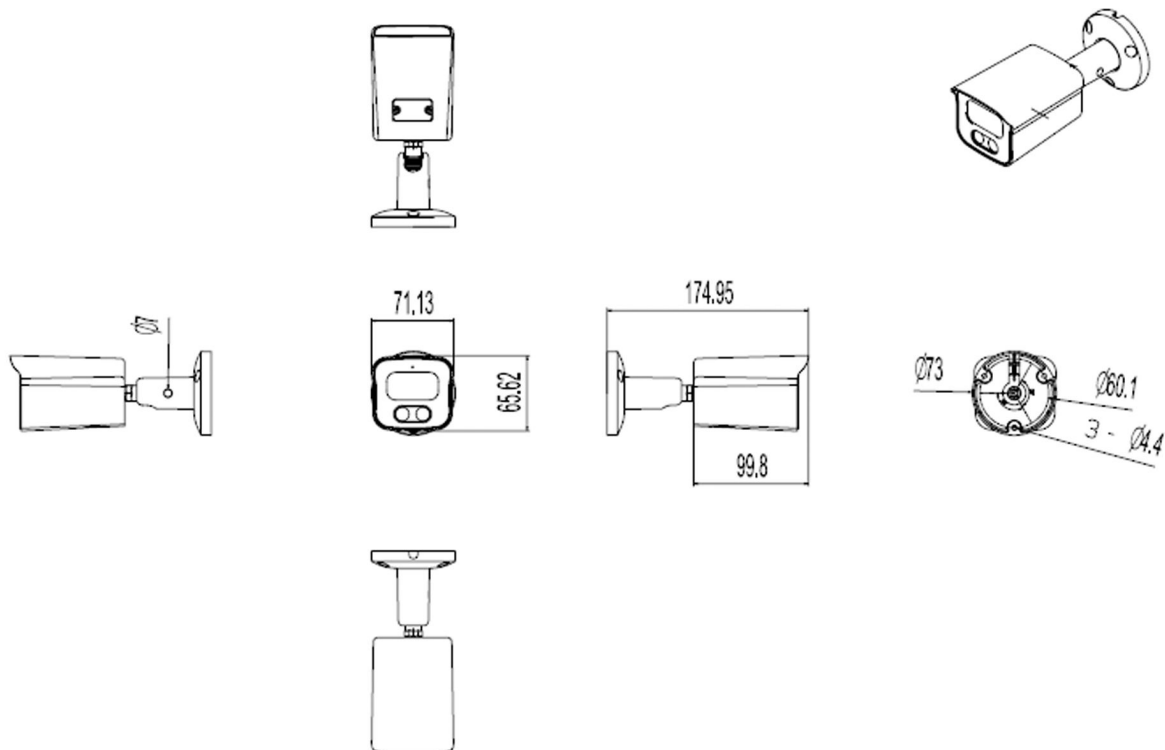

SD Card Slot	Optional External, Support Max 512GB
RS485	/
General	
Housing	IP67
Anti-cut Bracket	YES
IR Cut Filter	YES
Operation Temperature	-30°C ~ +60°C RH95% Max
Storage Temperature	-20°C ~ +60°C RH95% Max
Power Source	DC12V±10%,700mA
Dimension	72 x66x175
Weight	850g

Made in Taiwan

CCTV

Analog Camera, IP Camera
Dome & Bullet Cameras
Hidden Cameras
4K Cameras
PTZ Cameras

**Wireless
Cameras**

Panoramic Camera
4K Action Camera | Car Cameras
Battery Cameras
WiFi Door Bells
Hidden Cameras

**Biometric
Devices**

Fingerprint | Face | Card |
Access PIN Reader
Electromagnetic Lock
Exit Button | Break Glass
Video Door Intercom

PIXELS CONNECT PTE LTD

1013, Geylang East Ave 3, #01-144 Singapore 389728

pixelsconnect@gmail.com | www.pixelsconnect.com.sg | Tel:+65 6440 0023