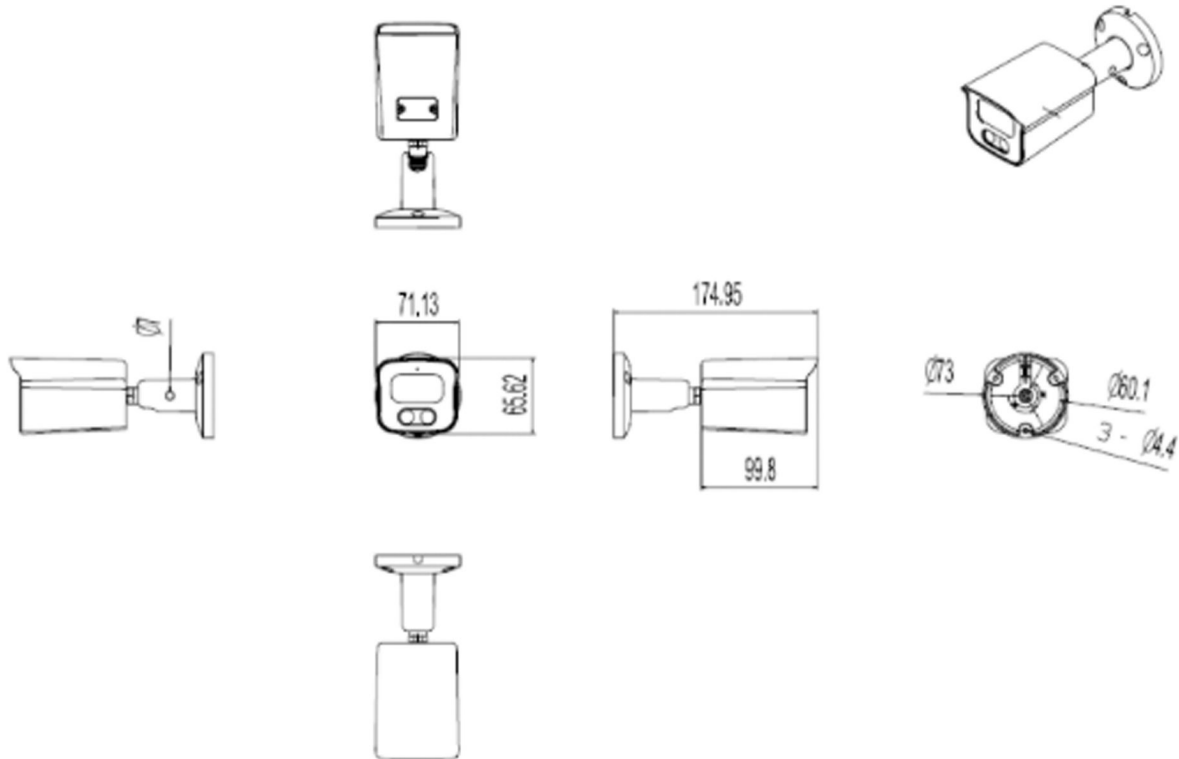

Alarm	/
SD Card Slot	Optional External, Support Max 512GB
RS485	/
General	
Housing	IP67
Anti-cut Bracket	YES
IR Cut Filter	YES
Operation Temperature	-20°C ~ +60°C RH95% Max
Storage Temperature	-20°C ~ +60°C RH95% Max
Power Source	DC12V±10%,700mA
Dimension	72 x66x175
Weight	850g

Made in Taiwan

CCTV

Analog Camera, IP Camera
Dome & Bullet Cameras
Hidden Cameras
4K Cameras
PTZ Cameras

**Wireless
Cameras**

Panoramic Camera
4K Action Camera | Car Cameras
Battery Cameras
WiFi Door Bells
Hidden Cameras

**Biometric
Devices**

Fingerprint | Face | Card |
Access PIN Reader
Electromagnetic Lock
Exit Button | Break Glass
Video Door Intercom

PIXELS CONNECT PTE LTD

1013, Geylang East Ave 3, #01-144 Singapore 389728

pixelsconnect@gmail.com | www.pixelsconnect.com.sg | Tel:+65 6440 0023