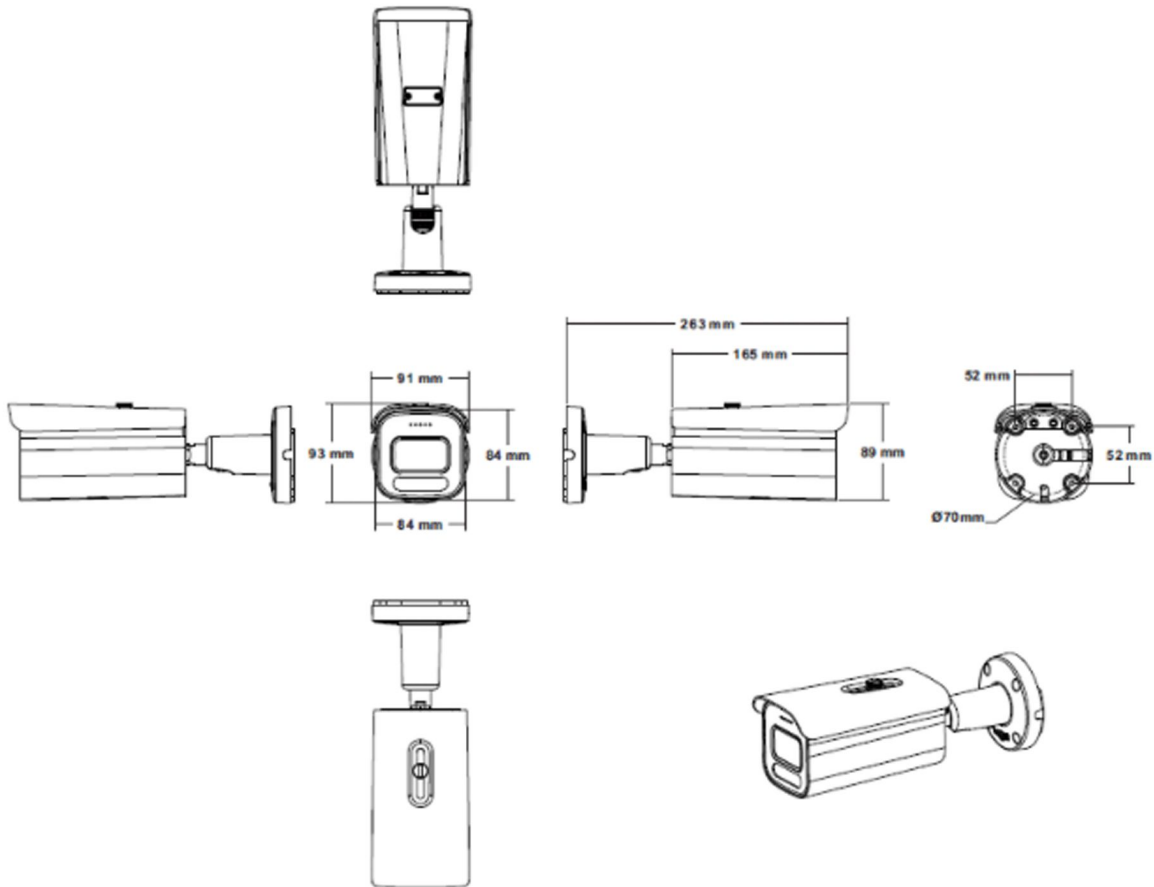

Alarm	Optional 1 Channel Input/Output
SD Card Slot	Optional External, Support Max 512GB
RS485	/
General	
Housing	IP67
Anti-cut Bracket	YES
IR Cut Filter	YES
Operation Temperature	-30°C ~ +60°C RH95% Max
Storage Temperature	-20°C ~ +60°C RH95% Max
Power Source	DC12V±10%,950mA
Dimension	93(W) x 91(H) x 263(D)mm
Weight	1.45KGS

Made in Taiwan

CCTV

Analog Camera, IP Camera
Dome & Bullet Cameras
Hidden Cameras
4K Cameras
PTZ Cameras

**Wireless
Cameras**

Panoramic Camera
4K Action Camera | Car Cameras
Battery Cameras
WiFi Door Bells
Hidden Cameras

**Biometric
Devices**

Fingerprint | Face | Card |
Access PIN Reader
Electromagnetic Lock
Exit Button | Break Glass
Video Door Intercom

PIXELS CONNECT PTE LTD

1013, Geylang East Ave 3, #01-144 Singapore 389728

pixelsconnect@gmail.com | www.pixelsconnect.com.sg | Tel:+65 6440 0023