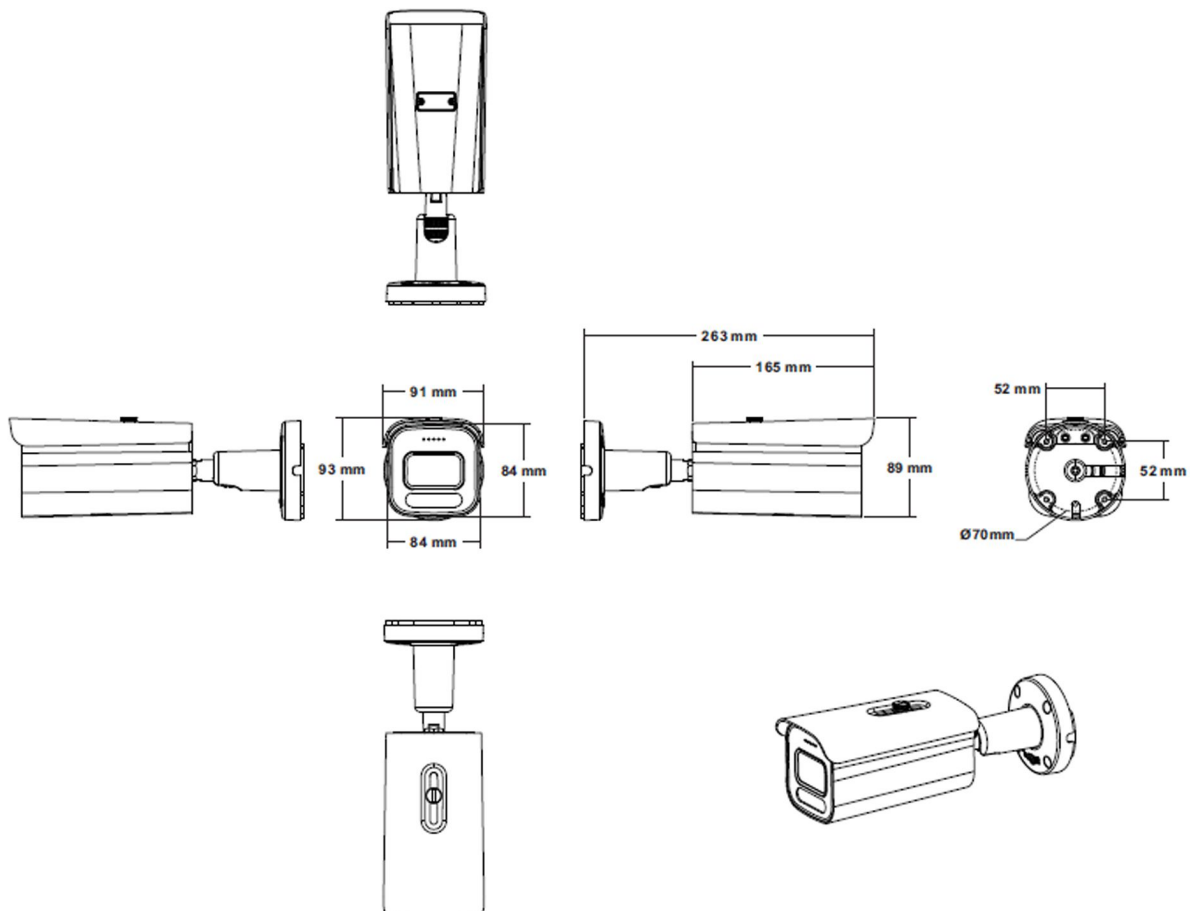

SD Card Slot	Optional External, Support Max 512GB
RS485	/
General	
Housing	IP67
Anti-cut Bracket	YES
IR Cut Filter	YES
Operation Temperature	-30°C ~ +60°C RH95% Max
Storage Temperature	-20°C ~ +60°C RH95% Max
Power Source	DC12V±10%,950mA
Dimension	93 (W) x 91 (H) x 263 (D) mm
Weight	1.45KG

Made in Taiwan

CCTV

Analog Camera, IP Camera
Dome & Bullet Cameras
Hidden Cameras
4K Cameras
PTZ Cameras

**Wireless
Cameras**

Panoramic Camera
4K Action Camera | Car Cameras
Battery Cameras
WiFi Door Bells
Hidden Cameras

**Biometric
Devices**

Fingerprint | Face | Card |
Access PIN Reader
Electromagnetic Lock
Exit Button | Break Glass
Video Door Intercom

PIXELS CONNECT PTE LTD

1013, Geylang East Ave 3, #01-144 Singapore 389728

pixelsconnect@gmail.com | www.pixelsconnect.com.sg | Tel:+65 6440 0023