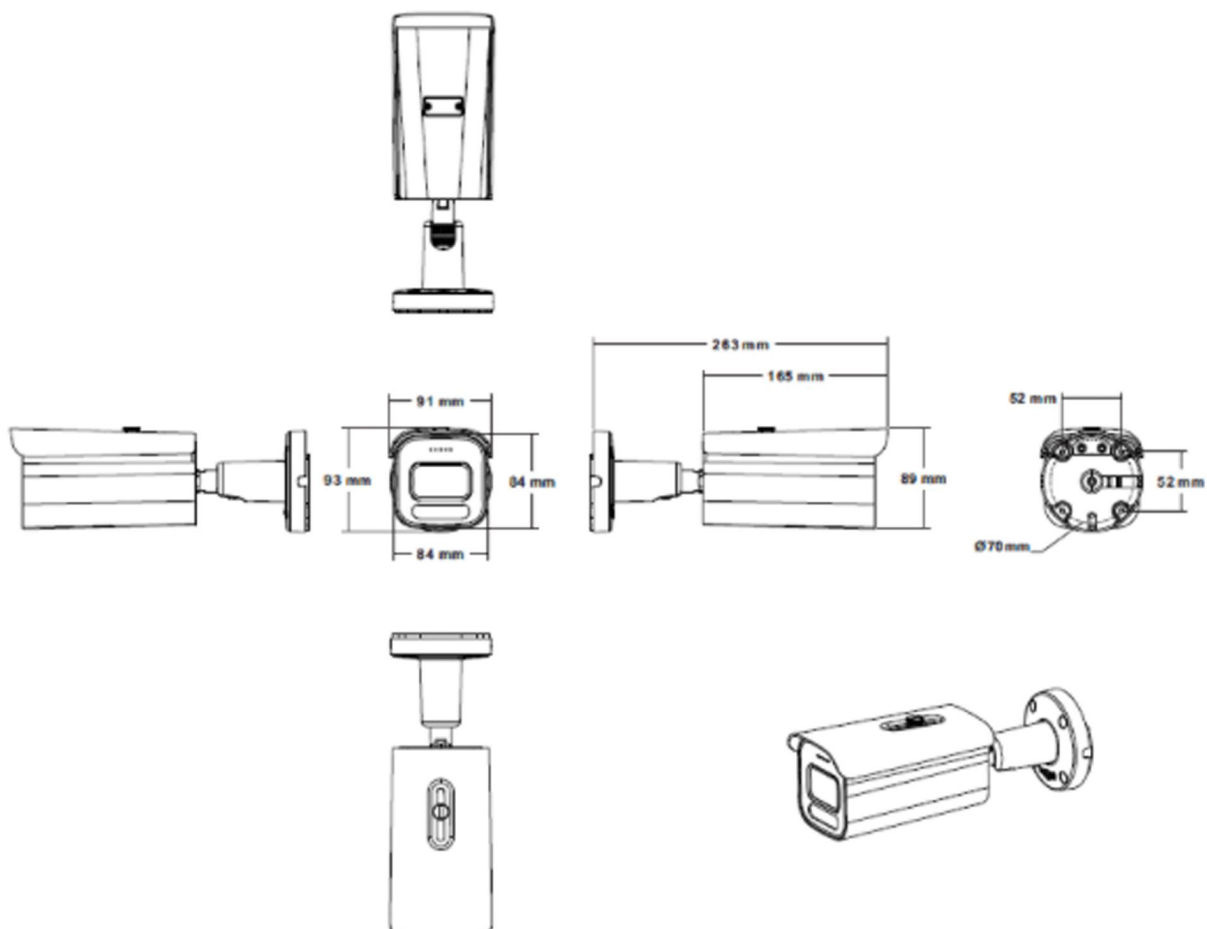

Alarm	Optional 1 Channel Input/Output
SD Card Slot	Optional External, Support Max 512GB
RS485	/
General	
Housing	IP67
Anti-cut Bracket	YES
IR Cut Filter	YES
Operation Temperature	-20°C ~ +60°C RH95% Max
Storage Temperature	-20°C ~ +60°C RH95% Max
Power Source	DC12V±10%,950mA
Dimension	93 (W) x 91 (H) x 263 (D) mm
Weight	1.45KG

Made in Taiwan

CCTV

Analog Camera, IP Camera
Dome & Bullet Cameras
Hidden Cameras
4K Cameras
PTZ Cameras

**Wireless
Cameras**

Panoramic Camera
4K Action Camera | Car Cameras
Battery Cameras
WiFi Door Bells
Hidden Cameras

**Biometric
Devices**

Fingerprint | Face | Card |
Access PIN Reader
Electromagnetic Lock
Exit Button | Break Glass
Video Door Intercom

PIXELS CONNECT PTE LTD

1013, Geylang East Ave 3, #01-144 Singapore 389728

pixelsconnect@gmail.com | www.pixelsconnect.com.sg | Tel:+65 6440 0023