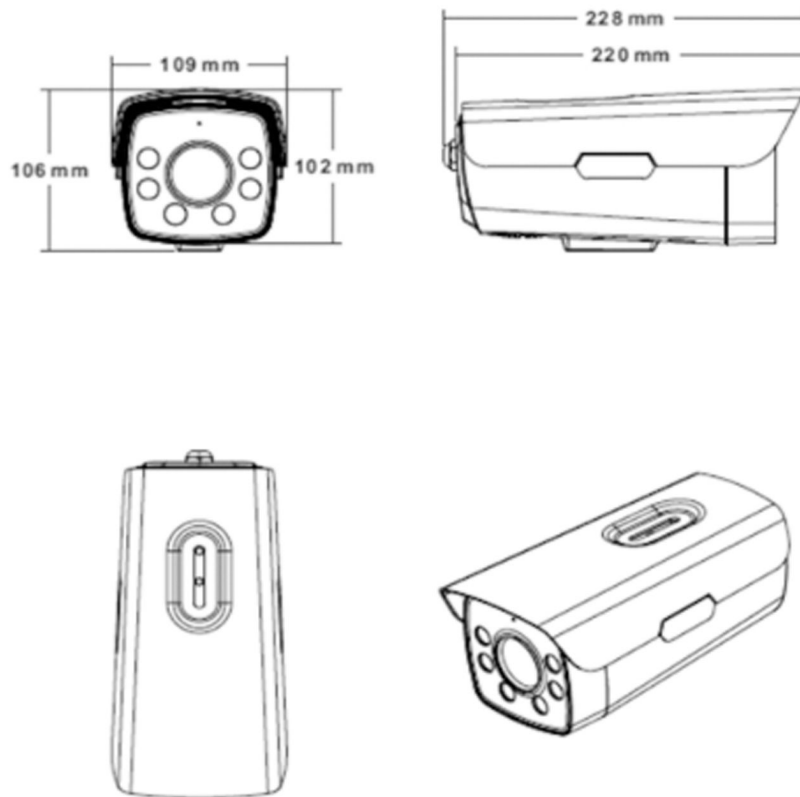

Alarm	Optional 1 Channel Input/Output
SD Card Slot	Optional External, Support Max 512GB
RS485	/
General	
Housing	IP67
Anti-cut Bracket	YES
IR Cut Filter	YES
Operation Temperature	-30°C ~ +60°C RH95% Max
Storage Temperature	-20°C ~ +60°C RH95% Max
Power Source	DC12V±10%,1100mA
Dimension	220(W) x 109(H) x 106(D)mm
Weight	2.15KGS

Made in Taiwan

CCTV

Analog Camera, IP Camera
Dome & Bullet Cameras
Hidden Cameras
4K Cameras
PTZ Cameras

**Wireless
Cameras**

Panoramic Camera
4K Action Camera | Car Cameras
Battery Cameras
WiFi Door Bells
Hidden Cameras

**Biometric
Devices**

Fingerprint | Face | Card |
Access PIN Reader
Electromagnetic Lock
Exit Button | Break Glass
Video Door Intercom

PIXELS CONNECT PTE LTD

1013, Geylang East Ave 3, #01-144 Singapore 389728

pixelsconnect@gmail.com | www.pixelsconnect.com.sg | Tel:+65 6440 0023