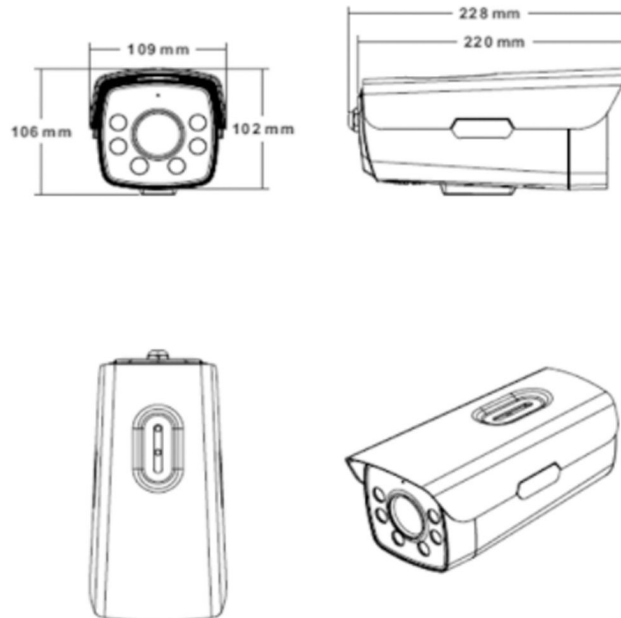

Alarm	Optional 1 Channel Input/Output
SD Card Slot	Optional External, Support Max 512GB
RS485	/
General	
Housing	IP67
Anti-cut Bracket	YES
IR Cut Filter	YES
Operation Temperature	-20°C ~ +60°C RH95% Max
Storage Temperature	-20°C ~ +60°C RH95% Max
Power Source	DC12V±10%,1100mA
Dimension	220 (W) x 109 (H) x 106 (D) mm
Weight	2.15Kgs

Made in Taiwan

Analog Camera, IP Camera
Dome & Bullet Cameras
Hidden Cameras
4K Cameras
PTZ Cameras

Panoramic Camera
4K Action Camera | Car Cameras
Battery Cameras
WiFi Door Bells
Hidden Cameras

Fingerprint | Face | Card |
Access PIN Reader
Electromagnetic Lock
Exit Button | Break Glass
Video Door Intercom

PIXELS CONNECT PTE LTD

1013, Geylang East Ave 3, #01-144 Singapore 389728

pixelsconnect@gmail.com | www.pixelsconnect.com.sg | Tel:+65 6440 0023