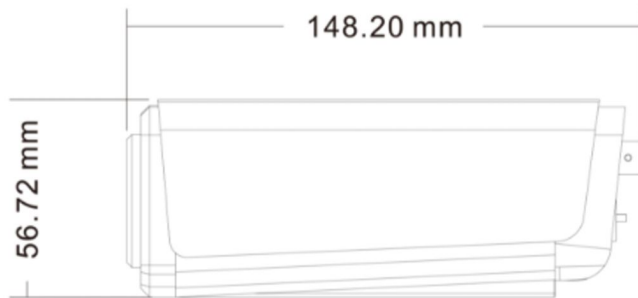

Alarm	1ch Alarm In/1ch Alarm Out
SD Card Slot	External, Support Max 512GB,Built in 4G Storage
RS485	Support
General	
Housing	Metal
Anti-cut Bracket	No
IR Cut Filter	YES
Operation Temperature	-20°C ~ +60°C RH95% Max
Storage Temperature	-20°C ~ +60°C RH95% Max
Power Source	DC12V±10%,550mA
Dimension	148 (W) x79 (H) x57 (D) mm
Weight	585g

Made in Taiwan

CCTV

Analog Camera, IP Camera
Dome & Bullet Cameras
Hidden Cameras
4K Cameras
PTZ Cameras

**Wireless
Cameras**

Panoramic Camera
4K Action Camera | Car Cameras
Battery Cameras
WiFi Door Bells
Hidden Cameras

**Biometric
Devices**

Fingerprint | Face | Card |
Access PIN Reader
Electromagnetic Lock
Exit Button | Break Glass
Video Door Intercom

PIXELS CONNECT PTE LTD

1013, Geylang East Ave 3, #01-144 Singapore 389728

pixelsconnect@gmail.com | www.pixelsconnect.com.sg | Tel:+65 6440 0023