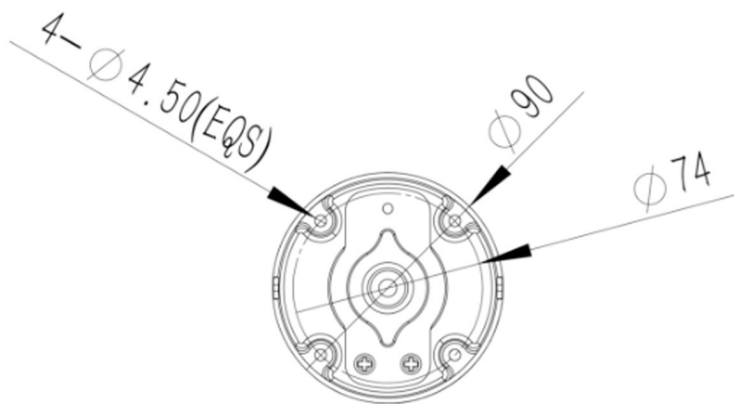

Alarm	/
SD Card Slot	/
RS485	/
General	
Housing	IP67
Anti-cut Bracket	YES
IR Cut Filter	YES
Operation Temperature	-20°C ~ +60°C RH95% Max
Storage Temperature	-20°C ~ +60°C RH95% Max
Power Source	DC12V±10%,1100mA
Dimension	211 (W) x 92 (H) x 90 (D) mm
Weight	1.4Kgs

Made in Taiwan

CCTV

Analog Camera, IP Camera
Dome & Bullet Cameras
Hidden Cameras
4K Cameras
PTZ Cameras

**Wireless
Cameras**

Panoramic Camera
4K Action Camera | Car Cameras
Battery Cameras
WiFi Door Bells
Hidden Cameras

**Biometric
Devices**

Fingerprint | Face | Card |
Access PIN Reader
Electromagnetic Lock
Exit Button | Break Glass
Video Door Intercom

PIXELS CONNECT PTE LTD

1013, Geylang East Ave 3, #01-144 Singapore 389728

pixelsconnect@gmail.com | www.pixelsconnect.com.sg | Tel:+65 6440 0023