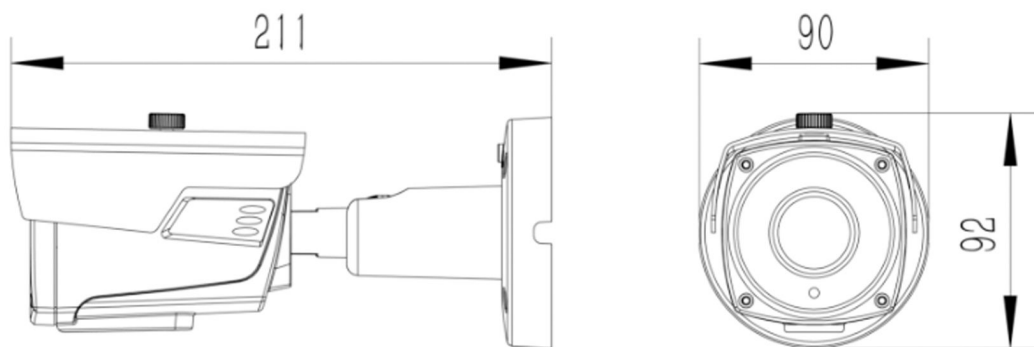

Alarm	/
SD Card Slot	/
RS485	/
General	
Housing	IP67
Anti-cut Bracket	YES
IR Cut Filter	YES
Operation Temperature	-20°C ~ +60°C RH95% Max
Storage Temperature	-20°C ~ +60°C RH95% Max
Power Source	DC12V±10%,1100mA
Dimension	211 (W) x 92 (H) x 90 (D) mm
Weight	1.4Kgs

Made in Taiwan

CCTV

Analog Camera, IP Camera
Dome & Bullet Cameras
Hidden Cameras
4K Cameras
PTZ Cameras

**Wireless
Cameras**

Panoramic Camera
4K Action Camera | Car Cameras
Battery Cameras
WiFi Door Bells
Hidden Cameras

**Biometric
Devices**

Fingerprint | Face | Card |
Access PIN Reader
Electromagnetic Lock
Exit Button | Break Glass
Video Door Intercom

PIXELS CONNECT PTE LTD

1013, Geylang East Ave 3, #01-144 Singapore 389728

pixelsconnect@gmail.com | www.pixelsconnect.com.sg | Tel:+65 6440 0023