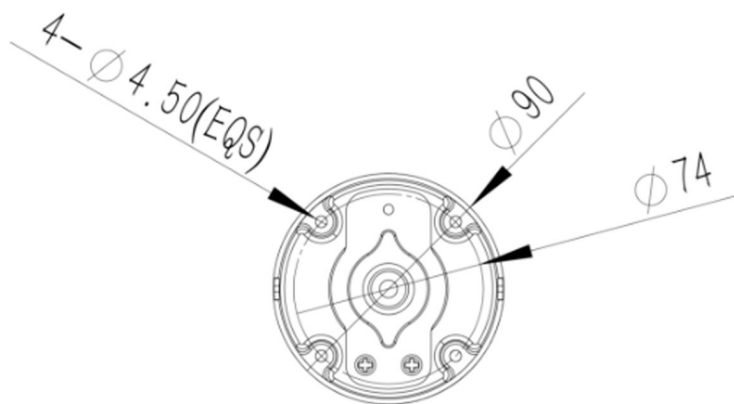

Alarm	/
SD Card Slot	/
RS485	/
General	
Housing	IP67
Anti-cut Bracket	YES
IR Cut Filter	YES
Operation Temperature	-20°C ~ +60°C RH95% Max
Storage Temperature	-20°C ~ +60°C RH95% Max
Power Source	DC12V±10%,950mA
Dimension	211 (W) x 92 (H) x 90 (D) mm
Weight	1.4Kgs

Made in Taiwan

CCTV
Analog Camera, IP Camera
Dome & Bullet Cameras
Hidden Cameras
4K Cameras
PTZ Cameras

Wireless Cameras
Panoramic Camera
4K Action Camera | Car Cameras
Battery Cameras
WiFi Door Bells
Hidden Cameras

Biometric Devices
Fingerprint | Face | Card |
Access PIN Reader
Electromagnetic Lock
Exit Button | Break Glass
Video Door Intercom

PIXELS CONNECT PTE LTD

1013, Geylang East Ave 3, #01-144 Singapore 389728

pixelsconnect@gmail.com | www.pixelsconnect.com.sg | Tel:+65 6440 0023