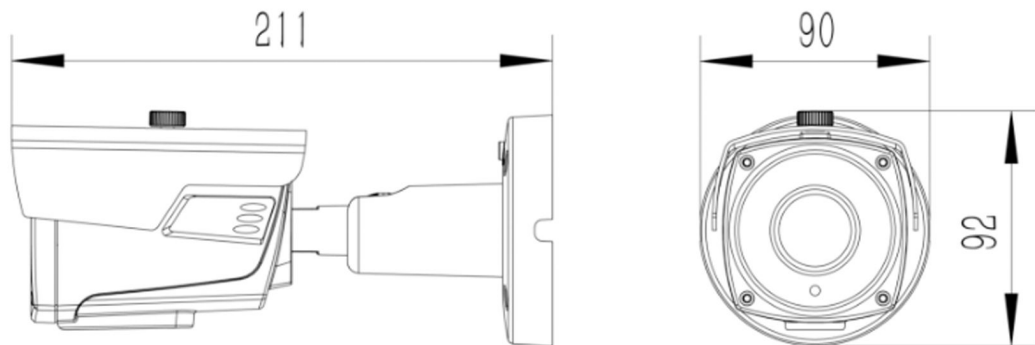

Alarm	/
SD Card Slot	/
RS485	/
General	
Housing	IP67
Anti-cut Bracket	YES
IR Cut Filter	YES
Operation Temperature	-20°C ~ +60°C RH95% Max
Storage Temperature	-20°C ~ +60°C RH95% Max
Power Source	DC12V±10%,950mA
Dimension	211 (W) x 92 (H) x 90 (D) mm
Weight	1.4Kgs

Made in Taiwan

CCTV
Analog Camera, IP Camera
Dome & Bullet Cameras
Hidden Cameras
4K Cameras
PTZ Cameras

Wireless Cameras
Panoramic Camera
4K Action Camera | Car Cameras
Battery Cameras
WiFi Door Bells
Hidden Cameras

Biometric Devices
Fingerprint | Face | Card |
Access PIN Reader
Electromagnetic Lock
Exit Button | Break Glass
Video Door Intercom

PIXELS CONNECT PTE LTD

1013, Geylang East Ave 3, #01-144 Singapore 389728

pixelsconnect@gmail.com | www.pixelsconnect.com.sg | Tel:+65 6440 0023