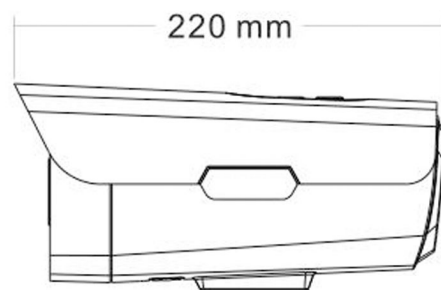

Alarm	/
SD Card Slot	/
RS485	/
General	
Housing	IP67
Anti-cut Bracket	YES
IR Cut Filter	YES
Operation Temperature	-20°C ~ +60°C RH95% Max
Storage Temperature	-20°C ~ +60°C RH95% Max
Power Source	DC12V±10%,1100mA
Dimension	220(W) x 105(H) x 109(D)mm
Weight	2.15Kgs

Made in Taiwan

Analog Camera, IP Camera
Dome & Bullet Cameras
Hidden Cameras
4K Cameras
PTZ Cameras

Panoramic Camera
4K Action Camera | Car Cameras
Battery Cameras
WiFi Door Bells
Hidden Cameras

Fingerprint | Face | Card |
Access PIN Reader
Electromagnetic Lock
Exit Button | Break Glass
Video Door Intercom

PIXELS CONNECT PTE LTD

1013, Geylang East Ave 3, #01-144 Singapore 389728

pixelsconnect@gmail.com | www.pixelsconnect.com.sg | Tel:+65 6440 0023