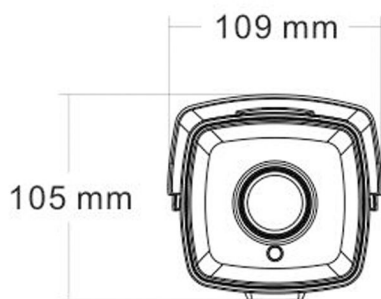

Alarm	/
SD Card Slot	/
RS485	/
General	
Housing	IP67
Anti-cut Bracket	YES
IR Cut Filter	YES
Operation Temperature	-20°C ~ +60°C RH95% Max
Storage Temperature	-20°C ~ +60°C RH95% Max
Power Source	DC12V±10%,1100mA
Dimension	220(W) x 105(H) x 109(D)mm
Weight	2.15Kgs

Made in Taiwan

Analog Camera, IP Camera
Dome & Bullet Cameras
Hidden Cameras
4K Cameras
PTZ Cameras

Panoramic Camera
4K Action Camera | Car Cameras
Battery Cameras
WiFi Door Bells
Hidden Cameras

Fingerprint | Face | Card |
Access PIN Reader
Electromagnetic Lock
Exit Button | Break Glass
Video Door Intercom

PIXELS CONNECT PTE LTD

1013, Geylang East Ave 3, #01-144 Singapore 389728

pixelsconnect@gmail.com | www.pixelsconnect.com.sg | Tel:+65 6440 0023