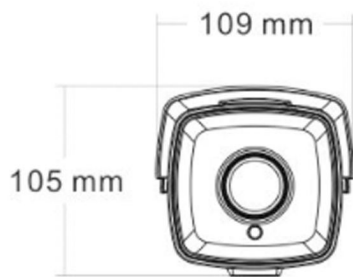

Alarm	/
SD Card Slot	/
RS485	/
General	
Housing	IP67
Anti-cut Bracket	YES
IR Cut Filter	YES
Operation Temperature	-20°C ~ +60°C RH95% Max
Storage Temperature	-20°C ~ +60°C RH95% Max
Power Source	DC12V±10%,1100mA
Dimension	220 (W) x 105 (H) x 109 (D) mm
Weight	2.15Kgs (With bracket)

Made in Taiwan

CCTV

Analog Camera, IP Camera
Dome & Bullet Cameras
Hidden Cameras
4K Cameras
PTZ Cameras

**Wireless
Cameras**

Panoramic Camera
4K Action Camera | Car Cameras
Battery Cameras
WiFi Door Bells
Hidden Cameras

**Biometric
Devices**

Fingerprint | Face | Card |
Access PIN Reader
Electromagnetic Lock
Exit Button | Break Glass
Video Door Intercom

PIXELS CONNECT PTE LTD

1013, Geylang East Ave 3, #01-144 Singapore 389728

pixelsconnect@gmail.com | www.pixelsconnect.com.sg | Tel:+65 6440 0023