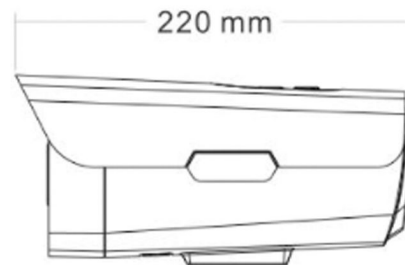

Alarm	/
SD Card Slot	/
RS485	/
General	
Housing	IP67
Anti-cut Bracket	YES
IR Cut Filter	YES
Operation Temperature	-20°C ~ +60°C RH95% Max
Storage Temperature	-20°C ~ +60°C RH95% Max
Power Source	DC12V±10%,1100mA
Dimension	220 (W) x 105 (H) x 109 (D) mm
Weight	2.15Kgs (With bracket)

Made in Taiwan

CCTV

Analog Camera, IP Camera
Dome & Bullet Cameras
Hidden Cameras
4K Cameras
PTZ Cameras

**Wireless
Cameras**

Panoramic Camera
4K Action Camera | Car Cameras
Battery Cameras
WiFi Door Bells
Hidden Cameras

**Biometric
Devices**

Fingerprint | Face | Card |
Access PIN Reader
Electromagnetic Lock
Exit Button | Break Glass
Video Door Intercom

PIXELS CONNECT PTE LTD

1013, Geylang East Ave 3, #01-144 Singapore 389728

pixelsconnect@gmail.com | www.pixelsconnect.com.sg | Tel:+65 6440 0023