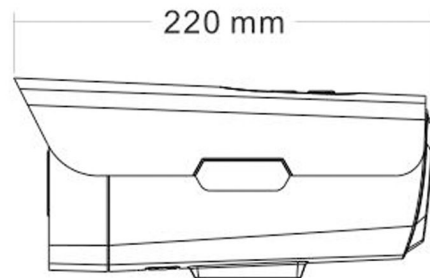

SD Card Slot	/
RS485	/
General	
Housing	IP67
Anti-cut Bracket	YES
IR Cut Filter	YES
Operation Temperature	-20°C ~ +60°C RH95% Max
Storage Temperature	-20°C ~ +60°C RH95% Max
Power Source	DC12V±10%,950mA
Dimension	220(W) x 105(H) x 109(D)mm
Weight	2.15Kgs

Made in Taiwan

Analog Camera, IP Camera
Dome & Bullet Cameras
Hidden Cameras
4K Cameras
PTZ Cameras

Panoramic Camera
4K Action Camera | Car Cameras
Battery Cameras
WiFi Door Bells
Hidden Cameras

Fingerprint | Face | Card |
Access PIN Reader
Electromagnetic Lock
Exit Button | Break Glass
Video Door Intercom

PIXELS CONNECT PTE LTD

1013, Geylang East Ave 3, #01-144 Singapore 389728

pixelsconnect@gmail.com | www.pixelsconnect.com.sg | Tel:+65 6440 0023