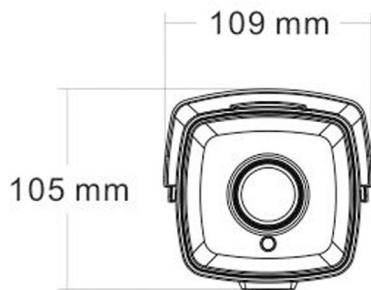

SD Card Slot	/
RS485	/
General	
Housing	IP67
Anti-cut Bracket	YES
IR Cut Filter	YES
Operation Temperature	-20°C ~ +60°C RH95% Max
Storage Temperature	-20°C ~ +60°C RH95% Max
Power Source	DC12V±10%,950mA
Dimension	220(W) x 105(H) x 109(D)mm
Weight	2.15Kgs

Made in Taiwan

Analog Camera, IP Camera
Dome & Bullet Cameras
Hidden Cameras
4K Cameras
PTZ Cameras

Panoramic Camera
4K Action Camera | Car Cameras
Battery Cameras
WiFi Door Bells
Hidden Cameras

Fingerprint | Face | Card |
Access PIN Reader
Electromagnetic Lock
Exit Button | Break Glass
Video Door Intercom

PIXELS CONNECT PTE LTD

1013, Geylang East Ave 3, #01-144 Singapore 389728

pixelsconnect@gmail.com | www.pixelsconnect.com.sg | Tel:+65 6440 0023