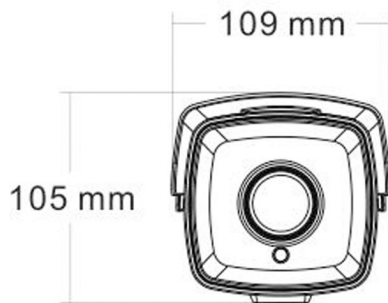

SD Card Slot	/
RS485	/
General	
Housing	IP67
Anti-cut Bracket	YES
IR Cut Filter	YES
Operation Temperature	-20°C ~ +60°C RH95% Max
Storage Temperature	-20°C ~ +60°C RH95% Max
Power Source	DC12V±10%,1100mA
Dimension	220 (W) x 105 (H) x 109 (D) mm
Weight	2.15Kgs

Made in Taiwan

CCTV

Analog Camera, IP Camera
Dome & Bullet Cameras
Hidden Cameras
4K Cameras
PTZ Cameras

**Wireless
Cameras**

Panoramic Camera
4K Action Camera | Car Cameras
Battery Cameras
WiFi Door Bells
Hidden Cameras

**Biometric
Devices**

Fingerprint | Face | Card |
Access PIN Reader
Electromagnetic Lock
Exit Button | Break Glass
Video Door Intercom

PIXELS CONNECT PTE LTD

1013, Geylang East Ave 3, #01-144 Singapore 389728

pixelsconnect@gmail.com | www.pixelsconnect.com.sg | Tel:+65 6440 0023