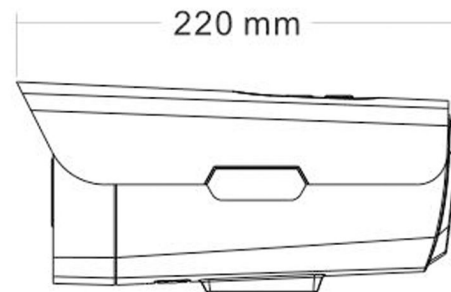

SD Card Slot	/
RS485	/
General	
Housing	IP67
Anti-cut Bracket	YES
IR Cut Filter	YES
Operation Temperature	-20°C ~ +60°C RH95% Max
Storage Temperature	-20°C ~ +60°C RH95% Max
Power Source	DC12V±10%,1100mA
Dimension	220 (W) x 105 (H) x 109 (D) mm
Weight	2.15Kgs

Made in Taiwan

CCTV

Analog Camera, IP Camera
Dome & Bullet Cameras
Hidden Cameras
4K Cameras
PTZ Cameras

**Wireless
Cameras**

Panoramic Camera
4K Action Camera | Car Cameras
Battery Cameras
WiFi Door Bells
Hidden Cameras

**Biometric
Devices**

Fingerprint | Face | Card |
Access PIN Reader
Electromagnetic Lock
Exit Button | Break Glass
Video Door Intercom

PIXELS CONNECT PTE LTD

1013, Geylang East Ave 3, #01-144 Singapore 389728

pixelsconnect@gmail.com | www.pixelsconnect.com.sg | Tel:+65 6440 0023