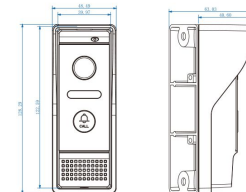

Dimension

Feature

-  **1.0Mega IP camera**
-  **LED light for night vision**
-  **Unlock door**
-  **Waterproof IP65**
-  **Easy to install**

Specification

- 1.0Mega IP camera
- Wide angle camera 110°
- Metal main part and acrylic front panel, silver color
- Surface mounted
- Voice remind
- LED for night vision
- 45° angle bracket & rain cover included
- Waterproof IP65
- POE/external power (DC 12V, 1A)
- Working current ≤200mA
- Working temperature: -40°C—+50°C

Dimension

Feature

-  1.0Mega IP camera
-  LED light for night vision
-  Unlock door
-  Waterproof IP65
-  Easy to install

Specification

- 1.0Mega IP camera
- Wide angle camera 110°
- Aluminum panel, silver/golden/black/dark blue color
- Surface mounted/flush mounted
- Support 1/2/3/4 apartments
- Voice remind
- LED for night vision
- Waterproof IP65
- With POE function
- Working current ≤200mA
- Working temperaturer: -40°C—+50°C

Dimension

Feature

-  1.0Mega IP camera
-  LED light for night vision
-  Unlock door
-  Waterproof IP65
-  Easy to install

Specification

- 1.0Mega IP camera
- Wide angle camera 110°
- Metal main part and acrylic front panel, silver color
- Surface mounted/flush mounted
- Voice remind
- LED for night vision
- Waterproof IP65
- With POE function
- Working current ≤200mA
- Working temperaturer: -40°C—+50°C