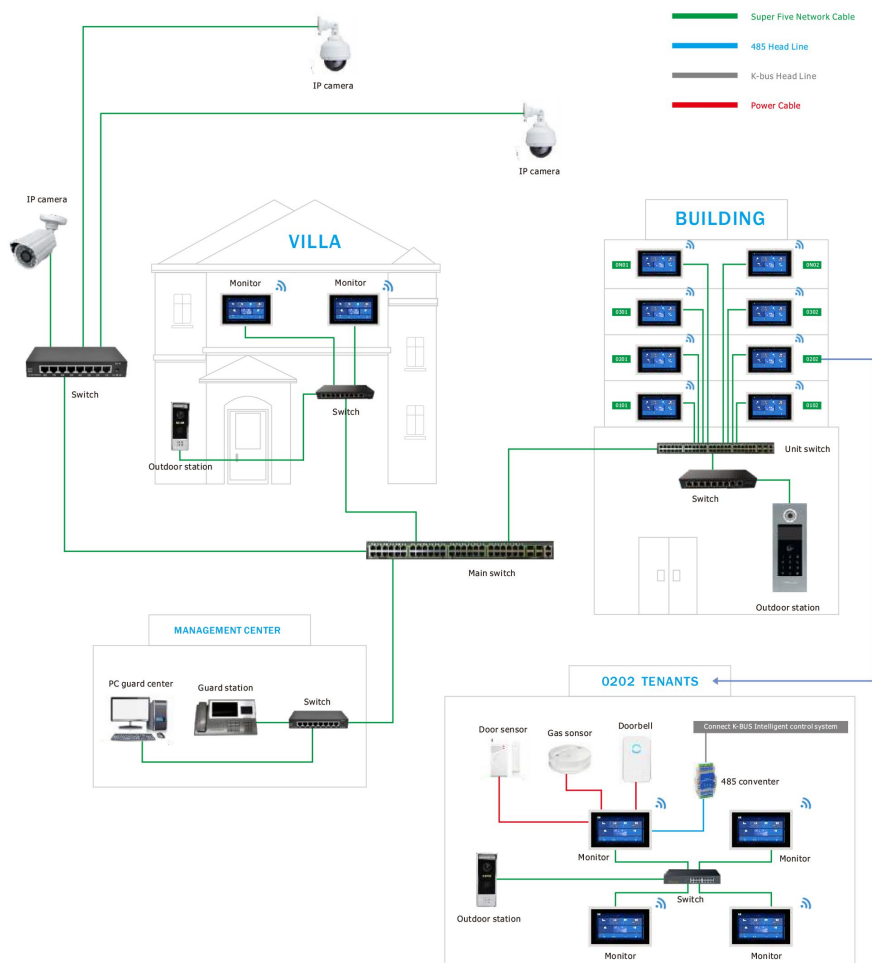

System Diagram

TCP/IP Video Door Phone System

Working with Mobile Phone Anywhere

Features

- TCP/IP system for villa, house, office, multi apartments.
- FREE APP supports both IOS and Android mobile phone.
- Use CAT5/CAT6 cable, easy for wiring.
- Support POE function, use standard POE switch.
- Support 8 alarm zones(smoke, gas, etc).
- Dual way communication, support intercom between monitors.
- High resolution IP camera and screen.
- Auto snapshot and video record, video and audio message, motion detection.