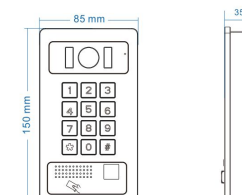

Feature

1.0Mega IP camera

LED light for night vision

Unlock door

Waterproof IP65

Easy to install

Specification

- 1.0Mega IP camera
- Wide angle camera 110°
- Metal main part and acrylic front panel, silver color
- Surface mounted/flush mounted
- Voice remind
- With IC card unlock function
- With touch keypad for passwords unlock
- LED for night vision
- Waterproof IP65
- With POE function
- Working current ≤200mA
- Working temperaturer: -40°C—+50°C

Dimension

Feature

1.0Mega IP camera

LED light for night vision

Unlock door

Waterproof IP65

Easy to install

Specification

- 1.0Mega IP camera
- Wide angle camera 110°
- Metal main part and acrylic front panel, silver color
- Surface mounted/flush mounted
- Voice remind
- With IC card unlock function
- With manual keypad for passwords unlock
- LED for night vision
- Waterproof IP65
- With POE function
- Working current ≤200mA
- Working temperaturer: -40°C—+50°C

Dimension