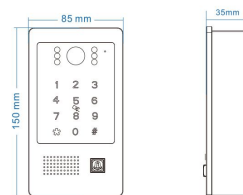

Feature

1.0Mega IP camera

LED light for night vision

Unlock door

Waterproof IP65

Easy to install

Specification

- 1.0Mega IP camera
- Wide angle camera 110°
- Metal main part and acrylic front panel, silver color
- Surface mounted/flush mounted
- Voice remind
- With IC card unlock function
- With touch keypad for passwords unlock
- LED for night vision
- Waterproof IP65
- With POE function
- Working current ≤200mA
- Working temperaturer: -40°C—+50°C

Dimension

Feature

1.0Mega IP camera

LED light for night vision

Unlock door

Waterproof IP65

Easy to install

Specification

- 1.0Mega IP camera
- Wide angle camera 110°
- Metal main part and acrylic front panel, silver color
- Surface mounted/flush mounted
- Voice remind
- With IC card unlock function
- With manual keypad for passwords unlock
- LED for night vision
- Waterproof IP65
- With POE function
- Working current ≤200mA
- Working temperaturer: -40°C—+50°C

Dimension