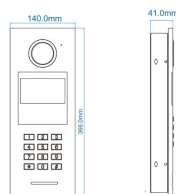

Feature

1.0Mega IP camera

LED light for night vision

Unlock door

Waterproof IP53

Easy to install

Specification

- 1.0Mega IP camera
- Wide angle camera 75°
- Metal body, silver color
- Voice remind
- With IC card unlock function
- With manual keypad for passwords unlock
- Support max.9999 apartments
- LED for night vision
- Waterproof IP53
- With POE function
- Working current ≤200mA
- Working temperaturer: -40°C—+50°C

Dimension

Feature

1.0Mega IP camera

LED light for night vision

Unlock door

Waterproof IP65

Easy to install

Specification

- 1.0Mega IP camera
- Wide angle camera 75°
- Metal body, silver color
- Voice remind
- With IC card unlock function
- With touch keypad for passwords unlock
- Support max.9999 apartments
- LED for night vision
- Waterproof IP53
- With POE function
- Working current ≤200mA
- Working temperaturer: -40°C—+50°C

Dimension