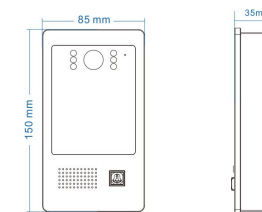

Dimension

Feature

-  **1.0Mega IP camera**
-  **LED light for night vision**
-  **Unlock door**
-  **Waterproof IP65**
-  **Easy to install**

Specification

- 1.0Mega IP camera
- Wide angle camera 110°
- Metal main part and acrylic front panel, silver color
- Surface mounted
- Voice remind
- LED for night vision
- 45° angle bracket & rain cover included
- Waterproof IP65
- POE/external power (DC 12V, 1A)
- Working current ≤200mA
- Working temperature: -40°C—+50°C

Dimension

Feature

-  1.0Mega IP camera
-  LED light for night vision
-  Unlock door
-  Waterproof IP65
-  Easy to install

Specification

- 1.0Mega IP camera
- Wide angle camera 110°
- Aluminum panel, silver/golden/black/dark blue color
- Surface mounted/flush mounted
- Support 1/2/3/4 apartments
- Voice remind
- LED for night vision
- Waterproof IP65
- With POE function
- Working current ≤200mA
- Working temperaturer: -40°C—+50°C

Dimension

Feature

-  1.0Mega IP camera
-  LED light for night vision
-  Unlock door
-  Waterproof IP65
-  Easy to install

Specification

- 1.0Mega IP camera
- Wide angle camera 110°
- Metal main part and acrylic front panel, silver color
- Surface mounted/flush mounted
- Voice remind
- LED for night vision
- Waterproof IP65
- With POE function
- Working current ≤200mA
- Working temperaturer: -40°C—+50°C

Dimension

Feature

1.0Mega IP camera

LED light for night vision

Unlock door

Waterproof IP65

Easy to install

Specification