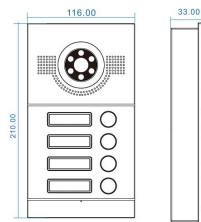

Dimension

Feature

-  **1.0Mega IP camera**
-  **LED light for night vision**
-  **Unlock door**
-  **Waterproof IP65**
-  **Easy to install**

Specification

- 1.0Mega IP camera
- Wide angle camera 110°
- Metal main part and acrylic front panel, silver color
- Surface mounted
- Voice remind
- LED for night vision
- 45° angle bracket & rain cover included
- Waterproof IP65
- POE/external power (DC 12V, 1A)
- Working current ≤200mA
- Working temperature: -40°C—+50°C

Dimension

Feature

-  1.0Mega IP camera
-  LED light for night vision
-  Unlock door
-  Waterproof IP65
-  Easy to install

Specification

- 1.0Mega IP camera
- Wide angle camera 110°
- Aluminum panel, silver/golden/black/dark blue color
- Surface mounted/flush mounted
- Support 1/2/3/4 apartments
- Voice remind
- LED for night vision
- Waterproof IP65
- With POE function
- Working current ≤200mA
- Working temperaturer: -40°C—+50°C

Dimension

Feature

-  1.0Mega IP camera
-  LED light for night vision
-  Unlock door
-  Waterproof IP65
-  Easy to install

Specification

- 1.0Mega IP camera
- Wide angle camera 110°
- Metal main part and acrylic front panel, silver color
- Surface mounted/flush mounted
- Voice remind
- LED for night vision
- Waterproof IP65
- With POE function
- Working current ≤200mA
- Working temperaturer: -40°C—+50°C

Dimension

Feature

1.0Mega IP camera

LED light for night vision

Unlock door

Waterproof IP65

Easy to install

Specification