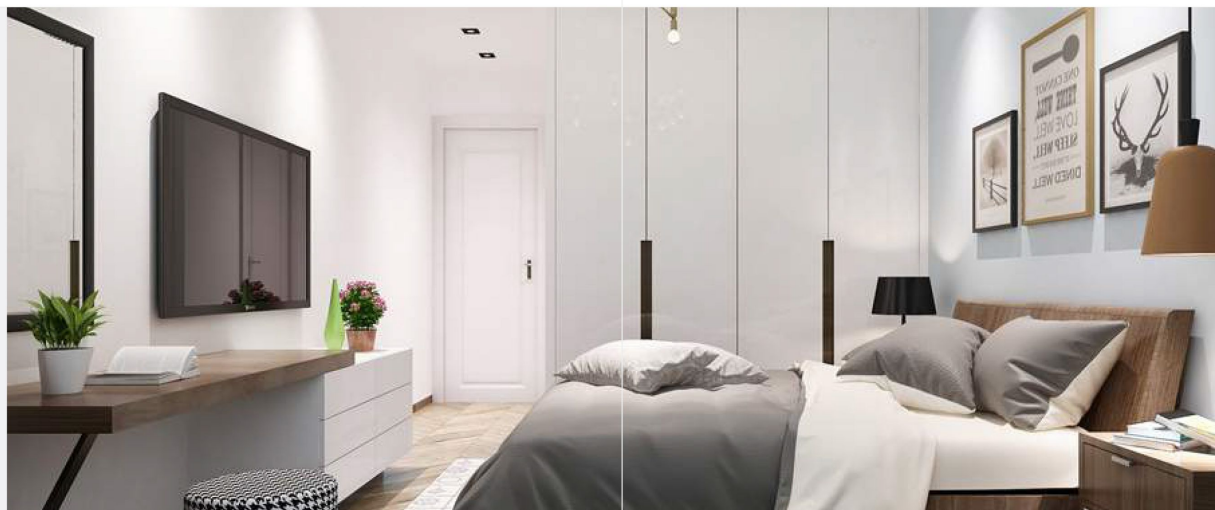

Feature

1.0Mega IP camera

LED light for night vision

Unlock door

Waterproof IP53

Easy to install

Specification

- 1.0Mega IP camera
- Wide angle camera 75°
- Metal body, silver color
- Voice remind
- With IC card unlock function
- With manual keypad for passwords unlock
- Support max.9999 apartments
- LED for night vision
- Waterproof IP53
- With POE function
- Working current ≤200mA
- Working temperaturer: -40°C—+50°C

Dimension

Feature

1.0Mega IP camera

LED light for night vision

Unlock door

Waterproof IP65

Easy to install

Specification

- 1.0Mega IP camera
- Wide angle camera 75°
- Metal body, silver color
- Voice remind
- With IC card unlock function
- With touch keypad for passwords unlock
- Support max.9999 apartments
- LED for night vision
- Waterproof IP53
- With POE function
- Working current ≤200mA
- Working temperaturer: -40°C—+50°C

Dimension