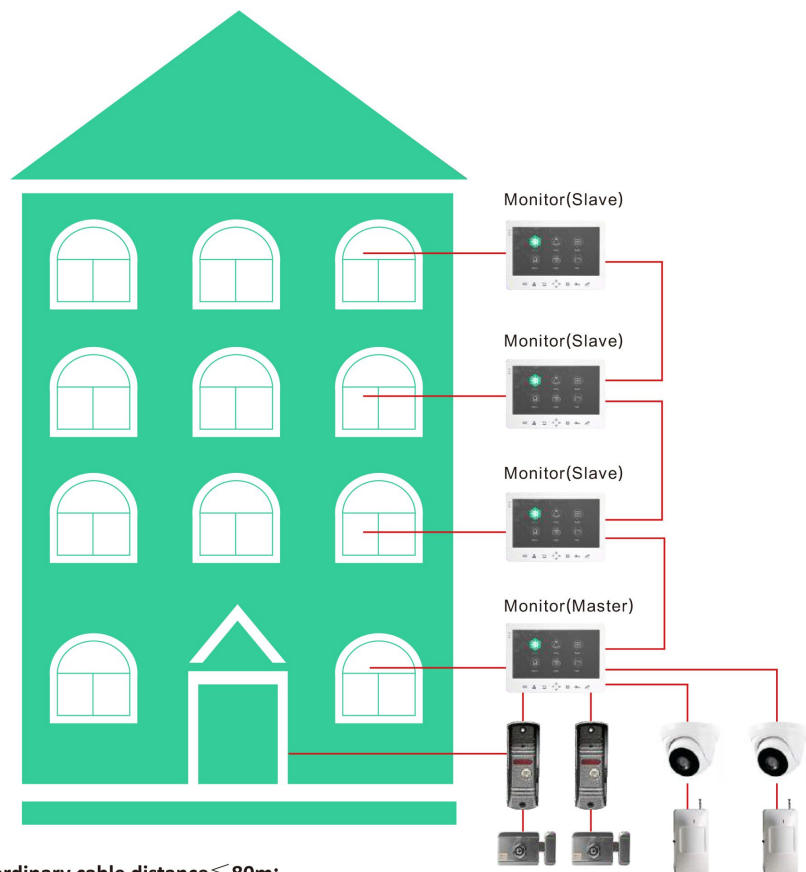

PIXELS CONNECT PTE LTD

System Diagram

4C ordinary cable distance $\leq 80m$;

3C ordinary cable+video cable(75-3) distance $\leq 100m$

CAT 5/6 cable distance $\leq 40m$

CCTV

Wireless
Cameras

Biometric
Devices

PIXELS CONNECT PTE LTD

1013, Geylang East Ave 3, #01-144 Singapore 389728

pixelsconnect@gmail.com | www.pixelsconnect.com.sg | Tel:+65 6440 0023

4-Wire Villa Video Door Phone System

Features

4 wire analog system for villa, house, office.

High resolution CMOS camera and screen.

UI menu, support multi languages.

Auto snapshot and video record, motion detection, video and audio message.

Intercommunication and call transfer.

Door release, 12V DC output.

Expandable up to 2 outdoor station +4 indoor monitors +2 CCTV camera +2 motion detectors.

System Function