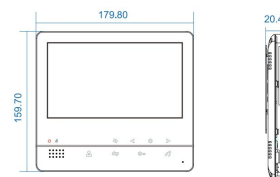

Feature

- Multi-language built-in UI OS
- Motion detection
- Auto snapshot & video record
- Video & audio message
- Support HD CMOS camera
- Do not disturb function

Specification

- 7" TFT screen with 800*480 resolution
- Touch button, acrylic panel, white/black color
- Hands-free dual intercom
- Built-in memory (80 pictures) and support max.32G SD card
- Support 2 outdoor stations + 4 indoor monitors + 2 CCTV cameras + 2 motion detectors
- Different ringtone volume for day and night
- External power (DC12V, 1A) / built-in power supply (AC100-240V) optional
- Working current ≤400mA
- Working temperature: -10°C—+60°C

Dimension

Feature

- Multi-language built-in UI OS
- Motion detection
- Auto snapshot & video record
- Video & audio message
- Support HD CMOS camera
- Do not disturb function

Specification

- 7" TFT screen with 800*480 resolution
- Touch button, plastic panel and acrylic panel, white/black color
- Hands-free dual intercom
- Built-in memory (80 pictures) and support max.32G SD card
- Support 2 outdoor stations + 4 indoor monitors + 2 CCTV cameras + 2 motion detectors
- Different ringtone volume for day and night
- External power (DC12V, 1A) / built-in power supply (AC100-240V) optional
- Working current ≤400mA
- Working temperature: -10°C—+60°C

Dimension