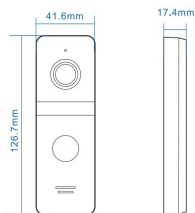

Feature

600TVL/800TVL CMOS camera

IR night vision

Unlock door

Waterproof IP65

Easy to install

Specification

- 600TVL/800TVL cameras optional
- 1.9mm wide angle lens, 120° view
- Zinc body and stainless steel front panel, silver/black/gold color
- Surface mounted
- DVR function/provide power for electronic lock
- IR LED for night vision
- 45° angle bracket included
- IP 65 waterproof, anti vandal
- Powered by indoor monitor
- Working current ≤ 200mA
- Working temperaturer: -40°C—+50°C

Dimension

Feature

600TVL/800TVL CMOS camera

IR night vision

Unlock door

Waterproof IP65

Easy to install

Specification

- 600TVL/800TVL cameras optional
- 1.9mm wide angle lens, 120° view
- Zinc body and stainless steel front panel, silver/black/gold color
- Surface mounted
- DVR function/provide power for electronic lock for option, with 2/3/4 buttons
- IR LEDs for night vision
- 45° angle bracket included
- IP 65 waterproof, anti vandal
- Powered by indoor monitor
- Working current ≤ 200mA
- Working temperaturer: -40°C—+50°C

Dimension