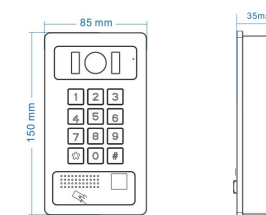

Feature

600TVL/800TVL CMOS camera

IR night vision

Unlock door

Waterproof IP65

Easy to install

Specification

- 420TVL/600TVL/800TVL cameras optional
- 2.8mm wide angle lens, 110° view optional
- Metal main part and acrylic front panel, silver color
- Surface mounted/flush mounted
- With ID card unlock function
- With touch keypad for passwords unlock
- IR LED for better night vision
- IP 65 waterproof, anti vandal
- Power supply: DC12V, 1A
- Working current ≤ 200mA
- Working temperature: -40°C—+50°C

Dimension

Feature

600TVL/800TVL CMOS camera

IR night vision

Unlock door

Waterproof IP65

Easy to install

Specification

- 420TVL/600TVL/800TVL cameras optional
- 2.8mm wide angle lens, 110° view optional
- Metal main part and acrylic front panel, silver color
- Surface mounted/flush mounted
- With ID card unlock function
- With manual keypad for passwords unlock
- IR LED for better night vision
- IP 65 waterproof, anti vandal
- Power supply: DC12V, 1A
- Working current ≤ 200mA
- Working temperature: -40°C—+50°C

Dimension