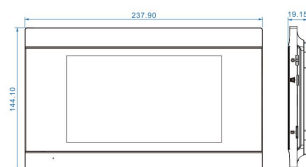

Feature

- **Multi-language built-in UI OS**
- **Motion detection**
- **Auto snapshot & video record**
- **Video & audio message**
- **Support HD CMOS camera**
- **Do not disturb function**

Specification

- 7" TFT screen with 800*480 resolution
- Touch button, plastic frame and acrylic panel, silver/white/black color
- Hands-free dual intercom
- Built-in memory (80 pictures) and support max.32G SD card
- Support 2 outdoor stations + 4 indoor monitors + 2 CCTV cameras + 2 motion detectors
- Different ringtone volume for day and night
- External power (DC12V, 1A) / built-in power supply (AC100-240V) optional
- Working current ≤400mA
- Working temperature: -10°C—+60°C

Dimension

Feature

- **Multi-language built-in UI OS**
- **Motion detection**
- **Auto snapshot & video record**
- **Video & audio message**
- **Support HD CMOS camera**
- **Do not disturb function**

Specification

- 7" TFT screen with 800*480 resolution
- Touch button, plastic panel, white/black color
- Hands-free dual intercom
- Built-in memory (80 pictures) and support max.32G SD card
- Support 2 outdoor stations + 4 indoor monitors + 2 CCTV cameras + 2 motion detectors
- Different ringtone volume for day and night
- External power (DC12V, 1A) / built-in power supply (AC100-240V) optional
- Working current ≤400mA
- Working temperature: -10°C—+60°C

Dimension