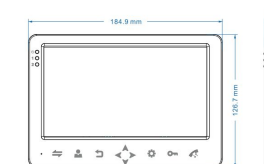

Feature

- **Multi-language built-in UI OS**
- **Motion detection**
- **Auto snapshot & video record**
- **Video & audio message**
- **Support HD CMOS camera**
- **Do not disturb function**

Specification

- 7" TFT screen with 800*480 resolution
- Touch button, plastic frame and acrylic panel, silver/white/black color
- Hands-free dual intercom
- Built-in memory (80 pictures) and support max.32G SD card
- Support 2 outdoor stations + 4 indoor monitors + 2 CCTV cameras + 2 motion detectors
- Different ringtone volume for day and night
- External power (DC12V, 1A) / built-in power supply (AC100-240V) optional
- Working current ≤400mA
- Working temperature: -10°C—+60°C

Dimension

Feature

- **Multi-language built-in UI OS**
- **Motion detection**
- **Auto snapshot & video record**
- **Video & audio message**
- **Support HD CMOS camera**
- **Do not disturb function**

Specification

- 7" TFT screen with 800*480 resolution
- Touch button, plastic panel, white/black color
- Hands-free dual intercom
- Built-in memory (80 pictures) and support max.32G SD card
- Support 2 outdoor stations + 4 indoor monitors + 2 CCTV cameras + 2 motion detectors
- Different ringtone volume for day and night
- External power (DC12V, 1A) / built-in power supply (AC100-240V) optional
- Working current ≤400mA
- Working temperature: -10°C—+60°C

Dimension