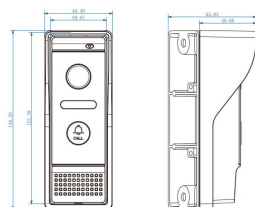

Feature

600TVL/800TVL CMOS camera

IR night vision

Unlock door

Waterproof IP65

Easy to install

Specification

- 420TVL/600TVL/800TVL cameras optional
- 3.7mm pinhole lens, 68° view & 2.8mm wide angle lens, 110° view optional
- Metal main part and plastic front panel, silver color
- Surface mounted
- IR LED or night vision
- 45° angle bracket & rain cover included
- IP 65 waterproof, anti vandal
- Powered by indoor monitor
- Working current ≤ 200mA
- Working temperaturer: -40°C—+50°C

Dimension

Feature

600TVL/800TVL CMOS camera

IR night vision

Unlock door

Waterproof IP65

Easy to install

Specification

- 420TVL/600TVL/800TVL cameras optional
- 3.7mm pinhole lens, 68° view & 2.8mm wide angle lens, 110° view optional
- Full metal body, silver/copper/black color
- Surface mounted/flush mounted(need flush case)
- IR LED for night vision
- 45° angle bracket & rain cover & flush case optional
- IP 65 waterproof, anti vandal
- Powered by indoor monitor
- Working current ≤ 200mA
- Working temperaturer: -40°C—+50°C

Dimension