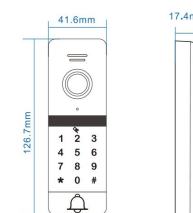

Feature

600TVL/800TVL CMOS camera

IR night vision

Unlock door

Waterproof IP65

Easy to install

Specification

- 600TVL/800TVL cameras optional
- 1.9mm wide angle lens, 120° view
- Zinc body and stainless steel front panel, silver/black/gold color
- Surface mounted
- DVR function/provide power for electronic lock
- IR LED for night vision
- 45° angle bracket included
- IP 65 waterproof, anti vandal
- Powered by indoor monitor
- Working current ≤200mA
- Working temperaturer: -40°C—+50°C

Dimension

Feature

600TVL/800TVL CMOS camera

IR night vision

Unlock door

Waterproof IP65

Easy to install

Specification

- 600TVL/800TVL cameras optional
- 1.9mm wide angle lens, 120° view
- Zinc body and acrylic front panel, silver/black color
- Surface mounted
- DVR function/provide power for electronic lock for option
- With ID card unlock function
- IR LEDs for night vision
- 45° angle bracket included
- IP 65 waterproof, anti vandal
- Powered by indoor monitor
- Working current ≤200mA
- Working temperaturer: -40°C—+50°C

Dimension