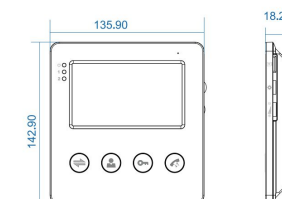

Feature

Multi-language built-in UI OS

Motion detection

Auto snapshot & video record

Video & audio message

Support HD CMOS camera

Do not disturb function

Specification

- 4.3" TFT screen with 320*240 resolution
- Touch button, plastic frame and acrylic panel, silver/white/black color
- Hands-free dual intercom
- Built-in memory (80 pictures) and support max.32G SD card
- Support 2 outdoor stations + 4 indoor monitors + 2 CCTV cameras + 2 motion detectors
- Different ringtone volume for day and night
- External power (DC12V, 1A) / built-in power supply (AC100-240V) optional
- Working current $\leq 300\text{mA}$
- Working temperature: -10°C — $+60^{\circ}\text{C}$

Dimension

Feature

Multi-language built-in UI OS

Motion detection

Auto snapshot & video record

Video & audio message

Support HD CMOS camera

Do not disturb function

Specification

- 4.3" TFT screen with 320*240 resolution
- Manual button, plastic panel, white/black color
- Hands-free dual intercom
- Built-in memory (80 pictures) and support max.32G SD card
- Support 2 outdoor stations + 4 indoor monitors + 2 CCTV cameras + 2 motion detectors
- Different ringtone volume for day and night
- External power (DC12V, 1A) / built-in power supply (AC100-240V) optional
- Working current $\leq 300\text{mA}$
- Working temperature: -10°C — $+60^{\circ}\text{C}$

Dimension