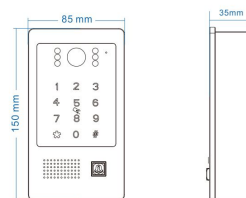

Feature

600TVL/800TVL CMOS camera

IR night vision

Unlock door

Waterproof IP65

Easy to install

Specification

- 420TVL/600TVL/800TVL cameras optional
- 2.8mm wide angle lens, 110° view optional
- Metal main part and acrylic front panel, silver color
- Surface mounted/flush mounted
- With ID card unlock function
- With touch keypad for passwords unlock
- IR LED for better night vision
- IP 65 waterproof, anti vandal
- Power supply: DC12V, 1A
- Working current ≤ 200mA
- Working temperature: -40°C—+50°C

Dimension

Feature

600TVL/800TVL CMOS camera

IR night vision

Unlock door

Waterproof IP65

Easy to install

Specification

- 420TVL/600TVL/800TVL cameras optional
- 2.8mm wide angle lens, 110° view optional
- Metal main part and acrylic front panel, silver color
- Surface mounted/flush mounted
- With ID card unlock function
- With manual keypad for passwords unlock
- IR LED for better night vision
- IP 65 waterproof, anti vandal
- Power supply: DC12V, 1A
- Working current ≤ 200mA
- Working temperature: -40°C—+50°C

Dimension