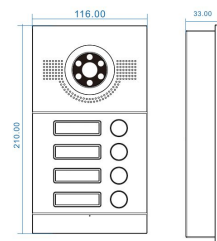

Feature

600TVL/800TVL CMOS camera

IR night vision

Unlock door

Waterproof IP65

Easy to install

Specification

- 420TVL/600TVL/800TVL cameras optional
- 2.2mm wide angle lens 110°/140°/fisheye camera 170° view optional
- Aluminum panel, silver/golden/black/dark blue color
- Surface mounted/flush mounted
- Support 1/2/3/4 apartments
- IR LED for better night vision
- IP 65 waterproof, anti vandal
- Powered by indoor monitor
- Working current ≤ 200mA
- Working temperaturer: -40°C—+50°C

Dimension

Feature

600TVL/800TVL CMOS camera

IR night vision

Unlock door

Waterproof IP65

Easy to install

Specification

- 420TVL/600TVL/800TVL cameras optional
- 170° angle view, fisheye camera
- Stainless steel panel
- Surface mounted/flush mounted
- With ID card unlock function
- With manual keypad for passwords unlock
- IR LED for better night vision
- IP 65 waterproof, anti vandal
- Power supply: DC12V, 1A
- Working current ≤ 200mA
- Working temperaturer: -40°C—+50°C

Dimension