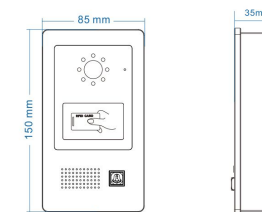

Dimension

Feature

-  600TVL/800TVL CMOS camera
-  IR night vision
-  Unlock door
-  Waterproof IP65
-  Easy to install

Specification

- 420TVL/600TVL/800TVL cameras optional
- 2.8mm wide angle lens, 110° view
- Metal main part and acrylic front panel, silver color
- Surface mounted/flush mounted
- With ID card unlock function
- IR LED for better night vision
- IP 65 waterproof, anti vandal
- Power supply: DC12V, 1A
- Working current ≤200mA
- Working temperature: -40°C—+50°C

Dimension

Feature

600TVL/800TVL CMOS camera

IR night vision

Unlock door

Waterproof IP65

Easy to install

Specification