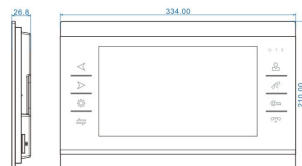

Feature

- **Multi-language built-in UI OS**
- **Motion detection**
- **Auto snapshot & video record**
- **Video & audio message**
- **Support HD CMOS camera**
- **Do not disturb function**

Specification

- 10" TFT screen with 1024*600 resolution
- Touch button, metal drawing panel, silver/gold color
- Hands-free dual intercom
- Built-in memory (80 pictures) and support max.32G SD card
- Support 2 outdoor stations + 4 indoor monitors + 2 CCTV cameras + 2 motion detectors
- Different ringtone volume for day and night
- External power (DC12V, 1A) / built-in power supply (AC100-240V) optional
- Working current ≤500mA
- Working temperature: -10°C—+60°C

Dimension

Feature

- **Multi-language built-in UI OS**
- **Motion detection**
- **Auto snapshot & video record**
- **Video & audio message**
- **Support HD CMOS camera**
- **Do not disturb function**

Specification

- 10" TFT screen with 1024*600 resolution
- Touch button, metal drawing panel, silver/gold color
- Hands-free dual intercom
- Built-in memory (80 pictures) and support max.32G SD card
- Support 2 outdoor stations + 4 indoor monitors + 2 CCTV cameras + 2 motion detectors
- Different ringtone volume for day and night
- External power (DC12V, 1A) / built-in power supply (AC100-240V) optional
- Working current ≤500mA
- Working temperature: -10°C—+60°C

Dimension