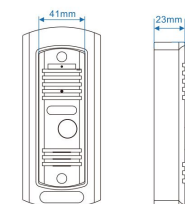

Feature

600TVL/800TVL CMOS camera

IR night vision

Unlock door

Waterproof IP65

Easy to install

Specification

- 420TVL/600TVL/800TVL cameras optional
- 3.7mm pinhole lens, 68° view & 2.8mm wide angle lens, 110° view optional
- Metal main part and plastic front panel, silver color
- Surface mounted
- IR LED or night vision
- 45° angle bracket & rain cover included
- IP 65 waterproof, anti vandal
- Powered by indoor monitor
- Working current ≤ 200mA
- Working temperaturer: -40°C—+50°C

Dimension

Feature

600TVL/800TVL CMOS camera

IR night vision

Unlock door

Waterproof IP65

Easy to install

Specification

- 420TVL/600TVL/800TVL cameras optional
- 3.7mm pinhole lens, 68° view & 2.8mm wide angle lens, 110° view optional
- Full metal body, silver/copper/black color
- Surface mounted/flush mounted(need flush case)
- IR LED for night vision
- 45° angle bracket & rain cover & flush case optional
- IP 65 waterproof, anti vandal
- Powered by indoor monitor
- Working current ≤ 200mA
- Working temperaturer: -40°C—+50°C

Dimension