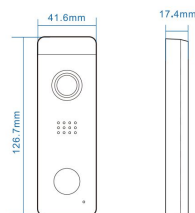

Feature

600TVL/800TVL CMOS camera

IR night vision

Unlock door

Waterproof IP65

Easy to install

Specification

- 600TVL/800TVL cameras optional
- 1.9mm wide angle lens, 120° view
- Zinc body and stainless steel front panel, silver/black/gold color
- Surface mounted
- DVR function/provide power for electronic lock
- IR LED for night vision
- 45° angle bracket included
- IP 65 waterproof, anti vandal
- Powered by indoor monitor
- Working current ≤200mA
- Working temperaturer: -40°C—+50°C

Dimension

Feature

600TVL/800TVL CMOS camera

IR night vision

Unlock door

Waterproof IP65

Easy to install

Specification

- 600TVL/800TVL cameras optional
- 1.9mm wide angle lens, 120° view
- Zinc body and acrylic front panel, silver/black color
- Surface mounted
- DVR function/provide power for electronic lock for option
- With ID card unlock function
- IR LEDs for night vision
- 45° angle bracket included
- IP 65 waterproof, anti vandal
- Powered by indoor monitor
- Working current ≤200mA
- Working temperaturer: -40°C—+50°C

Dimension