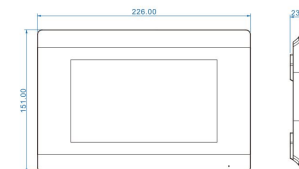

Feature

- **Multi-language built-in UI OS**
- **Motion detection**
- **Auto snapshot & video record**
- **Video & audio message**
- **Support HD CMOS camera**
- **Do not disturb function**

Specification

- 7" TFT screen with 800*480 resolution
- Touch button, metal drawing panel, silver/gold color
- Hands-free dual intercom
- Built-in memory (80 pictures) and support max.32G SD card
- Support 2 outdoor stations + 4 indoor monitors + 2 CCTV cameras + 2 motion detectors
- Different ringtone volume for day and night
- External power (DC12V, 1A) / built-in power supply (AC100-240V) optional
- Working current ≤400mA
- Working temperature: -10°C—+60°C

Dimension

Feature

- **Multi-language built-in UI OS**
- **Motion detection**
- **Auto snapshot & video record**
- **Video & audio message**
- **Support HD CMOS camera**
- **Do not disturb function**

Specification

- 7" TFT screen with 800*480 resolution
- Touch screen, metal drawing panel, silver/gold color
- Hands-free dual intercom
- Built-in memory (80 pictures) and support max.32G SD card
- Support 2 outdoor stations + 4 indoor monitors + 2 CCTV cameras + 2 motion detectors
- Different ringtone volume for day and night
- External power (DC12V, 1A) / built-in power supply (AC100-240V) optional
- Working current ≤400mA
- Working temperature: -10°C—+60°C

Dimension