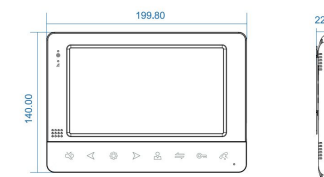

Feature

- Multi-language built-in UI OS
- Motion detection
- Auto snapshot & video record
- Video & audio message
- Support HD CMOS camera
- Do not disturb function

Specification

- 7" TFT screen with 800*480 resolution
- Touch button, acrylic panel, white/black color
- Hands-free dual intercom
- Built-in memory (80 pictures) and support max.32G SD card
- Support 2 outdoor stations + 4 indoor monitors + 2 CCTV cameras + 2 motion detectors
- Different ringtone volume for day and night
- External power (DC12V, 1A) / built-in power supply (AC100-240V) optional
- Working current ≤400mA
- Working temperature: -10°C—+60°C

Dimension

Feature

- Multi-language built-in UI OS
- Motion detection
- Auto snapshot & video record
- Video & audio message
- Support HD CMOS camera
- Do not disturb function

Specification

- 7" TFT screen with 800*480 resolution
- Touch button, plastic panel and acrylic panel, white/black color
- Hands-free dual intercom
- Built-in memory (80 pictures) and support max.32G SD card
- Support 2 outdoor stations + 4 indoor monitors + 2 CCTV cameras + 2 motion detectors
- Different ringtone volume for day and night
- External power (DC12V, 1A) / built-in power supply (AC100-240V) optional
- Working current ≤400mA
- Working temperature: -10°C—+60°C

Dimension