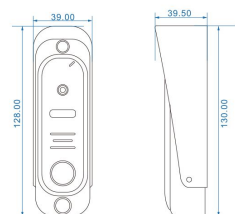

Feature

- 600TVL/800TVL CMOS camera
- IR night vision
- Unlock door
- Waterproof IP65
- Easy to install

Specification

- 420TVL/600TVL/800TVL cameras optional
- 3.7mm pinhole lens, 68° view & 2.8mm wide angle lens, 110° view optional
- Metal main part and plastic front panel, silver/black/gold color
- Surface mounted
- IR LED for night vision
- 45° angle bracket & rain cover included
- IP 65 waterproof, anti vandal
- Powered by indoor monitor
- Working current ≤200mA
- Working temperature: -40°C—+50°C

Dimension

Feature

- 600TVL/800TVL CMOS camera
- IR night vision
- Unlock door
- Waterproof IP65
- Easy to install

Specification

- 420TVL/600TVL/800TVL cameras optional
- 2.8mm wide angle lens, 110° view
- Metal main part and acrylic front panel, silver color
- Surface mounted/flush mounted
- With ID card unlock function
- IR LED for better night vision
- IP 65 waterproof, anti vandal
- Power supply: DC12V, 1A
- Working current ≤200mA
- Working temperature: -40°C—+50°C

Dimension