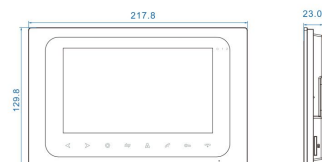

Feature

Multi-language built-in UI OS

Motion detection

Auto snapshot & video record

Video & audio message

Support HD CMOS camera

Do not disturb function

Specification

- 7" TFT screen with 800*480 resolution
- Touch button, metal drawing panel, silver/gold color
- Hands-free dual intercom
- Built-in memory (80 pictures) and support max.32G SD card
- Support 2 outdoor stations + 4 indoor monitors + 2 CCTV cameras + 2 motion detectors
- Different ringtone volume for day and night
- External power (DC12V, 1A) / built-in power supply (AC100-240V) optional
- Working current ≤400mA
- Working temperature: -10°C—+60°C

Dimension

Feature

Multi-language built-in OSD

Support HD CMOS camera

Specification

- 4.3" TFT screen with 320*240 resolution
- Touch button, plastic panel, white/black color
- Hands-free dual intercom
- Support 2 outdoor stations + 4 indoor monitors
- Different ringtone volume for day and night
- External power (DC12V, 1A) / built-in power supply (AC100-240V) optional
- Working current ≤300mA
- Working temperature: -10°C—+60°C

Dimension