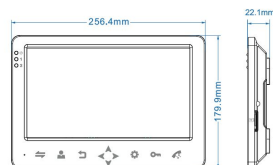

Feature

- **Multi-language built-in UI OS**
- **Motion detection**
- **Auto snapshot & video record**
- **Video & audio message**
- **Support HD CMOS camera**
- **Do not disturb function**

Specification

- 10" TFT screen with 1024*600 resolution
- Touch button, plastic panel, white/black color
- Hands-free dual intercom
- Built-in memory (80 pictures) and support max.32G SD card
- Support 2 outdoor stations + 4 indoor monitors + 2 CCTV cameras + 2 motion detectors
- Different ringtone volume for day and night
- External power (DC12V, 1A) / built-in power supply (AC100-240V) optional
- Working current ≤500mA
- Working temperature: -10°C—+60°C

Dimension

Feature

- **Multi-language built-in UI OS**
- **Motion detection**
- **Auto snapshot & video record**
- **Video & audio message**
- **Support HD CMOS camera**
- **Do not disturb function**

Specification

- 10" TFT screen with 1024*600 resolution
- Touch button, plastic frame and acrylic panel, silver/white/black color
- Hands-free dual intercom
- Built-in memory (80 pictures) and support max.32G SD card
- Support 2 outdoor stations + 4 indoor monitors + 2 CCTV cameras + 2 motion detectors
- Different ringtone volume for day and night
- External power (DC12V, 1A) / built-in power supply (AC100-240V) optional
- Working current ≤500mA
- Working temperature: -10°C—+60°C

Dimension