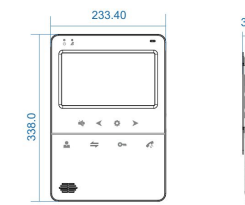

Feature

Multi-language built-in UI OS

Motion detection

Auto snapshot & video record

Video & audio message

Support HD CMOS camera

Do not disturb function

Specification

- 7" TFT screen with 800*480 resolution
- Touch button, metal drawing panel, silver/gold color
- Hands-free dual intercom
- Built-in memory (80 pictures) and support max.32G SD card
- Support 2 outdoor stations + 4 indoor monitors + 2 CCTV cameras + 2 motion detectors
- Different ringtone volume for day and night
- External power (DC12V, 1A) / built-in power supply (AC100-240V) optional
- Working current ≤400mA
- Working temperature: -10°C—+60°C

Dimension

Feature

Multi-language built-in OSD

Support HD CMOS camera

Specification

- 4.3" TFT screen with 320*240 resolution
- Touch button, plastic panel, white/black color
- Hands-free dual intercom
- Support 2 outdoor stations + 4 indoor monitors
- Different ringtone volume for day and night
- External power (DC12V, 1A) / built-in power supply (AC100-240V) optional
- Working current ≤300mA
- Working temperature: -10°C—+60°C

Dimension