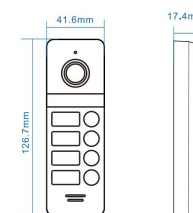

Feature

600TVL/800TVL CMOS camera

IR night vision

Unlock door

Waterproof IP65

Easy to install

Specification

- 600TVL/800TVL cameras optional
- 1.9mm wide angle lens, 120° view
- Zinc body and stainless steel front panel, silver/black/gold color
- Surface mounted
- DVR function/provide power for electronic lock
- IR LED for night vision
- 45° angle bracket included
- IP 65 waterproof, anti vandal
- Powered by indoor monitor
- Working current ≤ 200mA
- Working temperaturer: -40°C—+50°C

Dimension

Feature

600TVL/800TVL CMOS camera

IR night vision

Unlock door

Waterproof IP65

Easy to install

Specification

- 600TVL/800TVL cameras optional
- 1.9mm wide angle lens, 120° view
- Zinc body and stainless steel front panel, silver/black/gold color
- Surface mounted
- DVR function/provide power for electronic lock for option, with 2/3/4 buttons
- IR LEDs for night vision
- 45° angle bracket included
- IP 65 waterproof, anti vandal
- Powered by indoor monitor
- Working current ≤ 200mA
- Working temperaturer: -40°C—+50°C

Dimension