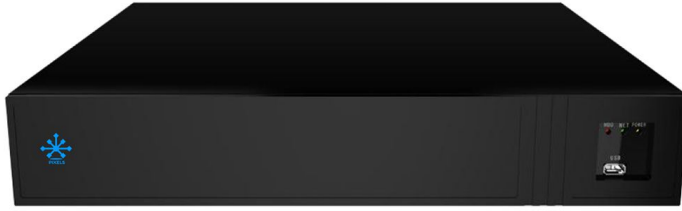

PIXELS CONNECT PTE LTD

◆ SPECIFICATION

Model	PIX-PCNVRK1636P
System	
Main Processor	ARM Cortex A7 Processor
Operating System	Embedded LINUX
Video	
Input	25CH (4096×2160, 2592×1944, 2048×1536, 1920×1080, 1280×960, 1280×720, etc)
Output	1 VGA, 1 HD
Audio	
Input	1 Port RCA
Output	1 Port RCA(Linear, 1kΩ)
Audio Bit Rate	64kbps
Audio Compression standard	G711u, G711a, ADPCM_DV14
Alarm	
Sensor Input	NO
Output	NO
Motion Detection	25 Channel, MD Zones: 396 (22 × 18)
Trigger Events	Recording, Email, FTP, Snapshot, Buzzer and Screen Tips, alarm output
Display	
HD Output1	Resolution:4K (3840 × 2160)/30Hz, 1920 × 1080/60Hz, 1280 × 1024/60Hz, 1280 × 720/60Hz, 1024 × 768/60Hz
HD Output2	/
VGA	Resolution:1920 × 1080/60Hz, 1280 × 1024/60Hz, 1280 × 720/60Hz, 1024 × 768/60Hz
Display Split	25CHxD1/16CHxD1/9CHxD1/4CHxD1/1CHx1080P/1CHx3MP/1CHx4MP/1CHx5MP/1CHx4k
Digital Zoom	YES
OSD	Camera Title, Time, Recording, Motion Detection
Recording	
Video Compression	H265/H264/H265+/H264+
Resolution	4k(4096×2160),5MP(2592×1944),4MP(2688×1520/2560×1440),3MP(2048×1536), 1080P(1920×1080),960P(1280×960),720P(1280×720),D1 (720×576/720×480)
Record Rate	PAL :4k@12×25fp,5MP@20×25fp,4MP@25×25fp,3MP@25×25fp,1080P@25×25fp, 960P@25×25fp,720P@25×25fp, D1@25×25fp
Record Mode	Manual\Timer\Motion Detection
Playback & Backup	

Local Sync Playback	1CH 4K@30fps, 1CH 5MP@30fps, 2CH 4MP@30fps, 2CH 3M@30fps, 4CH 1080P@30fps, 4CH 960P@30fps, 4CH 720P@30fps
Decode Capability	1CH 4K(3840×2160)@30fps
Remote Sync Playback	YES
Search Mode	ALL, Channel, Manual, Time, Date, Motion Detection
Playback Functions	Play, Pause, Stop, Fast play, Full Screen, Digital Zoom
Backup Mode	USB Device/Network